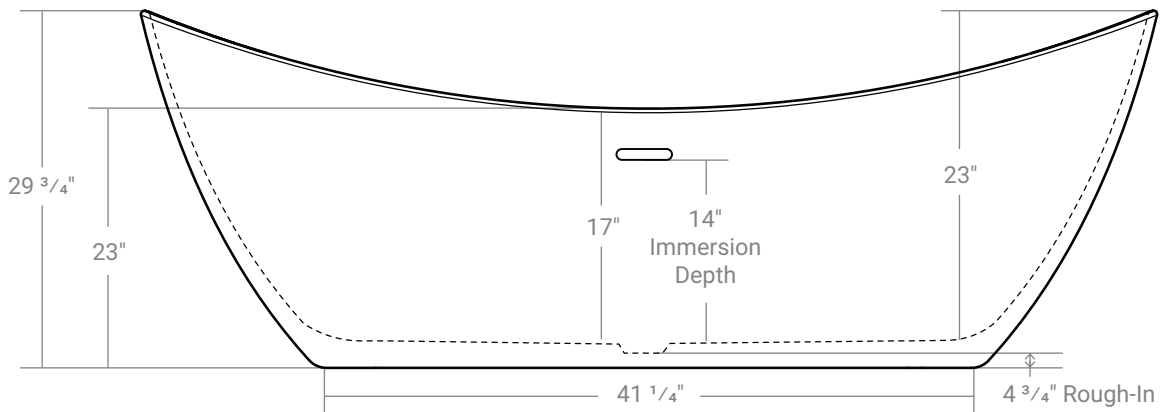

Acritec Industries Corp.

27049 Gloucester Way
Langley, B.C. V4W 3Y3

Tel: 604.607.0856

Fax: 604.607.0857

Email: info@acritec.com

Website: www.acritec.com

In keeping with our policy of continuing product improvement, Acritec Industries Corp. reserves the right to change product specifications without notice.

Important

*While we strive to provide accurate measurements for our customers, sometimes mistakes happen. Our goal is to help things run smoothly from shipment to installation, so if you notice any errors in our spec sheets, please let us know.

Our products are handmade & hand finished so you can expect a tolerance of $\pm 1/4"$ on all measurements. We strongly recommend waiting until your ordered product is on-site before attempting any rough-in carpentry or plumbing.

If you want to verify any of our measurements, please feel free to call or email us.

*Drawings are not to scale