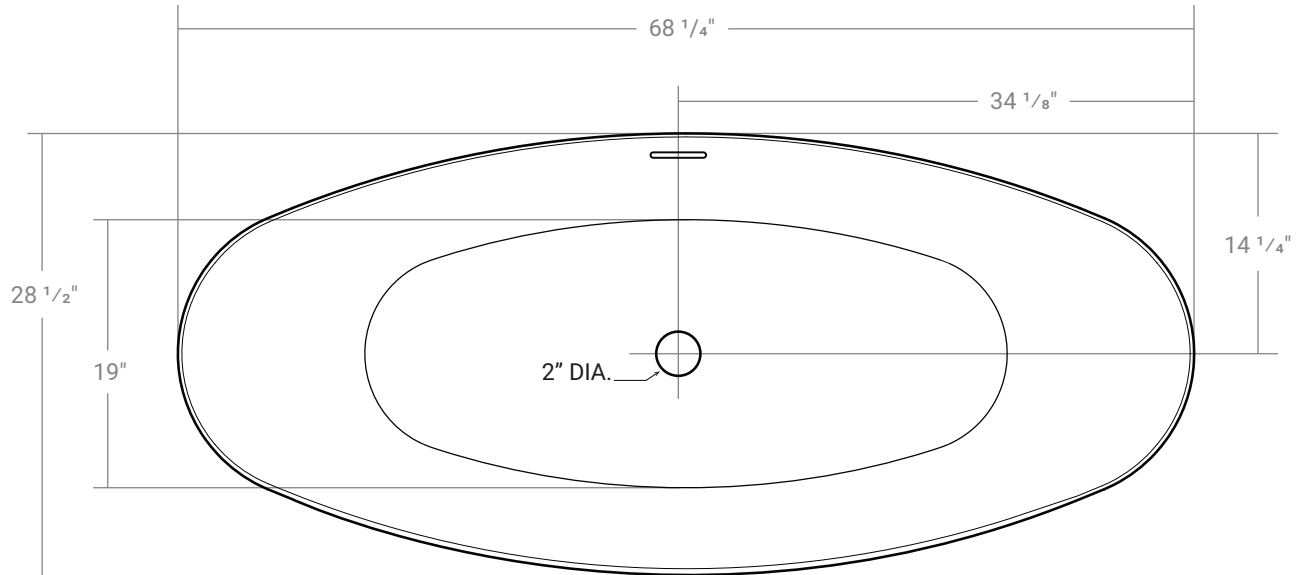

Acritec Industries Corp.

27049 Gloucester Way
Langley, B.C. V4W 3Y3

Tel: 604.607.0856

Fax: 604.607.0857

Email: info@acritec.com

Website: www.acritec.com

In keeping with our policy of continuing product improvement, Acritec Industries Corp. reserves the right to change product specifications without notice.

Important

*While we strive to provide accurate measurements for our customers, sometimes mistakes happen. Our goal is to help things run smoothly from shipment to installation, so if you notice any errors in our spec sheets, please let us know.

Our products are handmade & hand finished so you can expect a tolerance of $\pm 1/4"$ on all measurements. We strongly recommend waiting until your ordered product is on-site before attempting any rough-in carpentry or plumbing.

If you want to verify any of our measurements, please feel free to call or email us.

*Drawings are not to scale