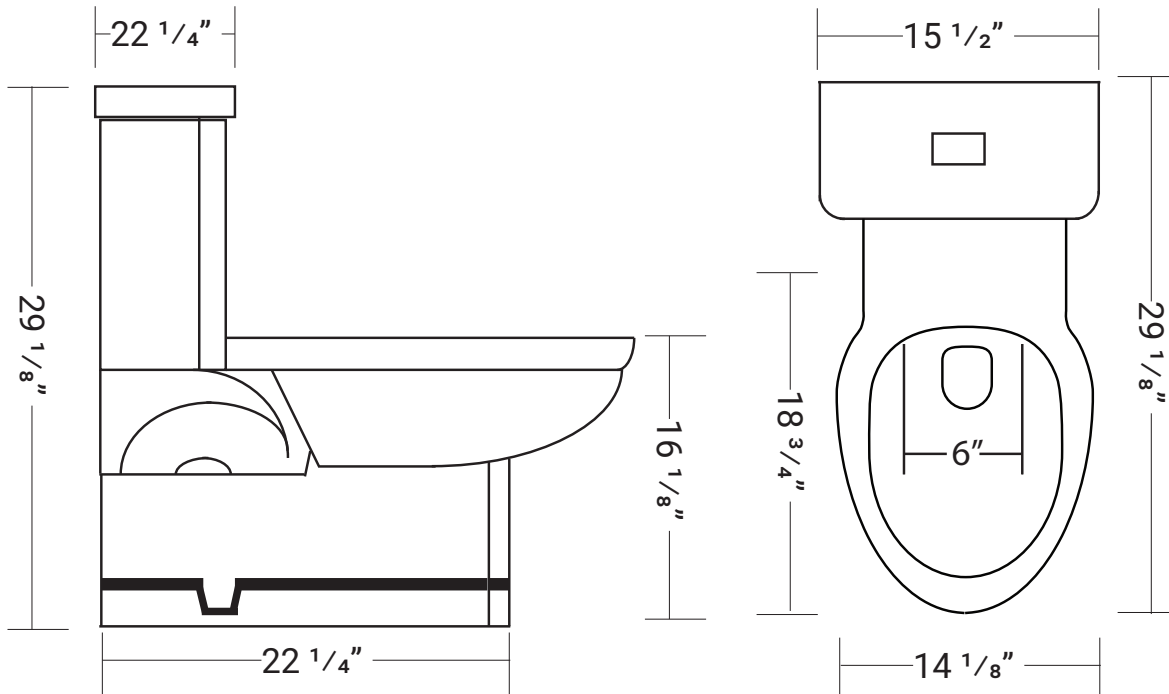

## Elongated Single Flush

29 1/8" x 15 1/2" x 29 1/8"

5 Litres per Flush

- Ceramic toilet with durable glazed finish throughout.
- Soft-closing seat and lid included.
- Jet siphonic flushing function.
- 1 year limited manufacturer's warranty included.