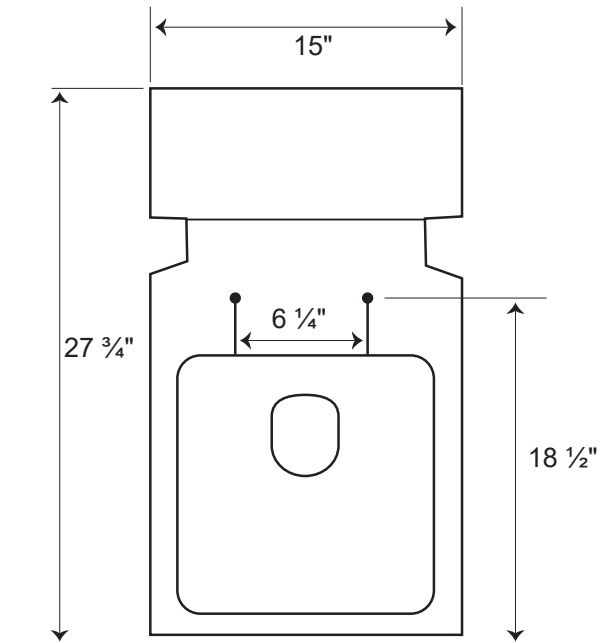

31140

Square Front Single Flush

27 3/4" x 15" x 31 7/8"

6 Litres per Flush

- Ceramic toilet with durable glazed finish throughout.
- Soft-closing seat and lid included.
- Jet siphonic flushing function.
- 1 year limited manufacturer's warranty included.