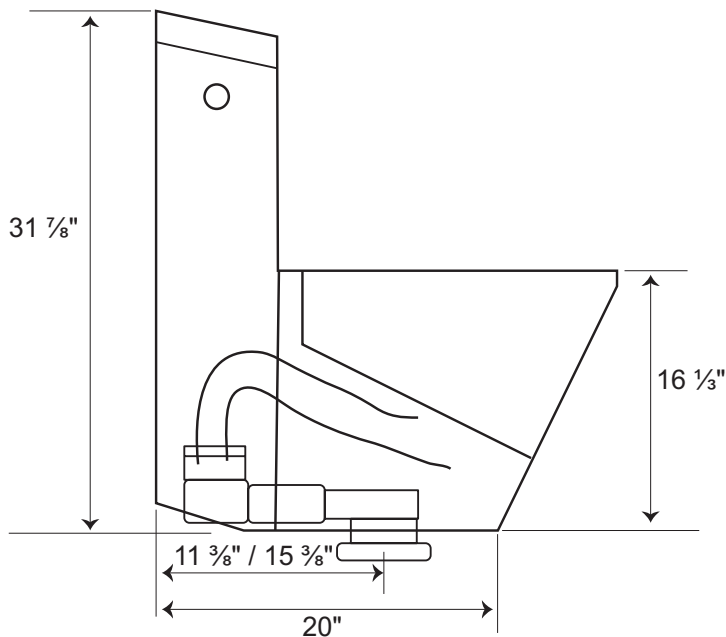

31140

Square Front Single Flush

27 3/4" x 15" x 31 7/8"

6 Litres per Flush

- Ceramic toilet with durable glazed finish throughout.
- Soft-closing seat and lid included.
- Jet siphonic flushing function.
- 1 year limited manufacturer's warranty included.