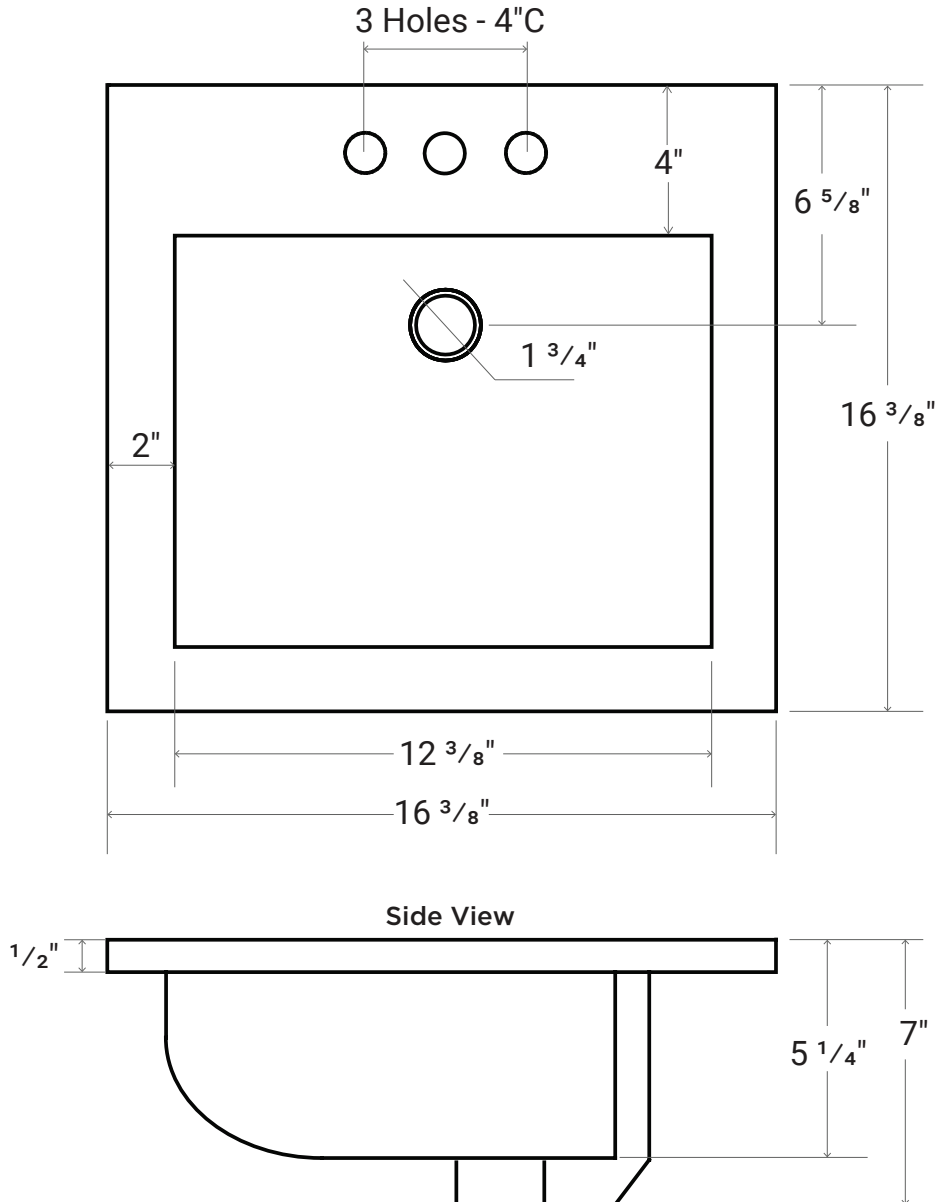

36814

Product # 36814

16 $\frac{3}{8}$ " x 16 $\frac{3}{8}$ " x 7"

Product Specifications

- Available in white
- Square bowl with a scooped front.
- Overflow located at front of bowl
- Net sink weight: 19 lbs
- Faucet & drain not included
- 1 year limited manufacturer's warranty included

Design Features

- Cast to ensure exceptional strength as well as long term durability
- Forged from a proprietary blend of clays to create an ideal product for new homes or bathroom renovations
- Unique, easy-to-clean coating helps to seal the sink against bacteria and microbes and provides a durable gloss finish
- Semi-recessed bowl for a clean and modern look
- Ample faucet deck pre-drilled for a quicker installation:
 1. 36811 - 1 Hole
 2. 36814 - 3 Holes at a 4-Inch Centerset
 3. 36818 - 3 Holes at an 8-Inch Widespread