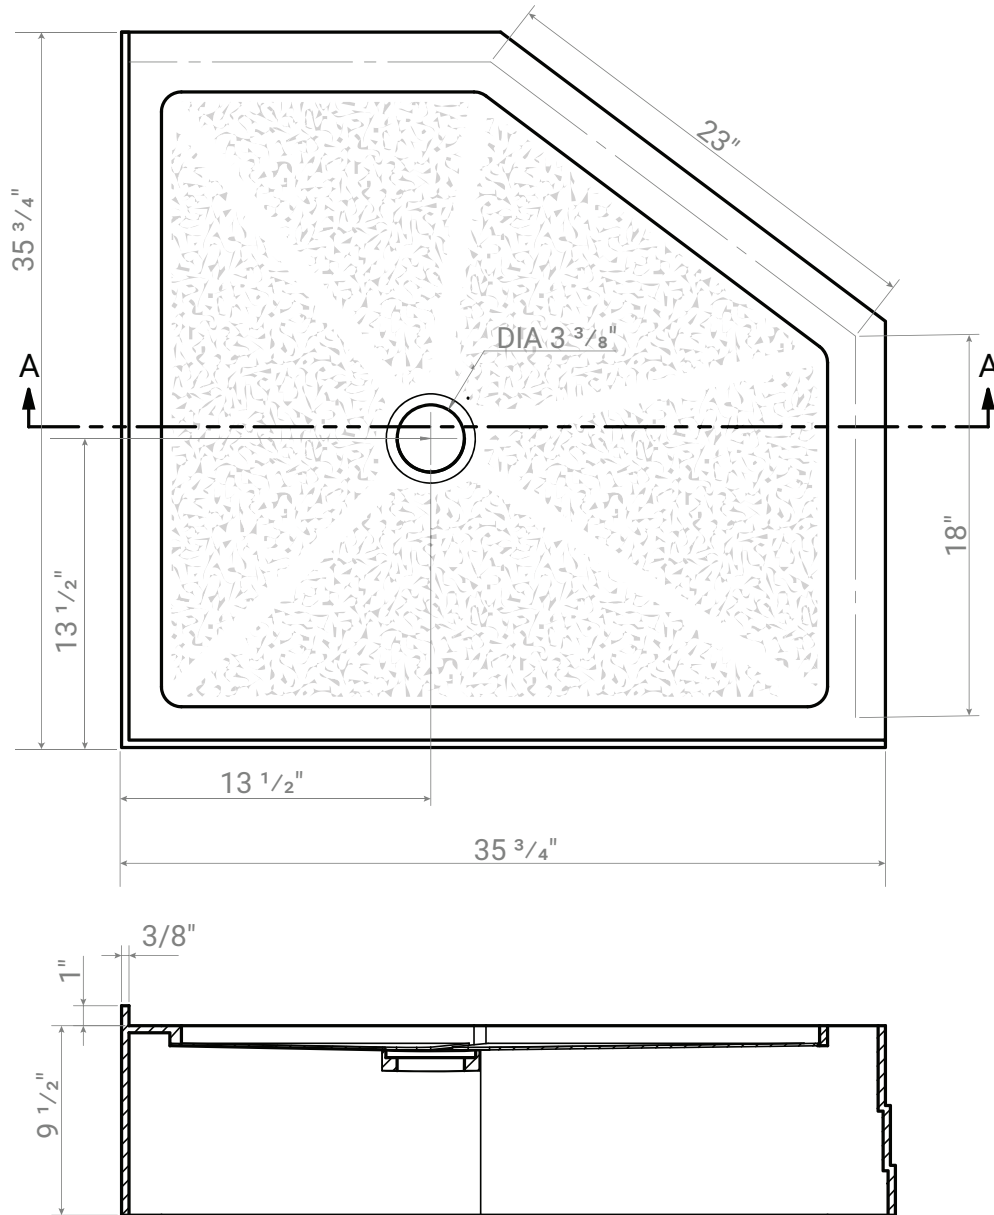

## 36" Neo Angle, AFR

Product # 61022

Neo Angle - Above Floor Rough-In

### Product Specifications

- Acrylic with fiberglass & wood reinforcement
- Pre-levelled shower base
- Textured bottom
- Available in white
- 1 year limited manufacturer's warranty included

### Design Features

- Standard 3 3/8" shower drain opening
- Floor of base is elevated to allow room to install the shower drain and plumbing.
- Integral 1" tiling flange for easy installation
- Compatible with Swayze Shower door:
  - 54113 Chrome
  - 54110 Brushed N.

Our products are handmade & hand finished so you can expect a tolerance of  $\pm 1/4"$  on all measurements. The water pooling on the Acritec acrylic shower bases of 4 inches is a normal tolerance. This is natural because of the surface tension of the water on plastic surfaces. We strongly recommend waiting until your ordered product is on-site before attempting any rough-in carpentry or plumbing.