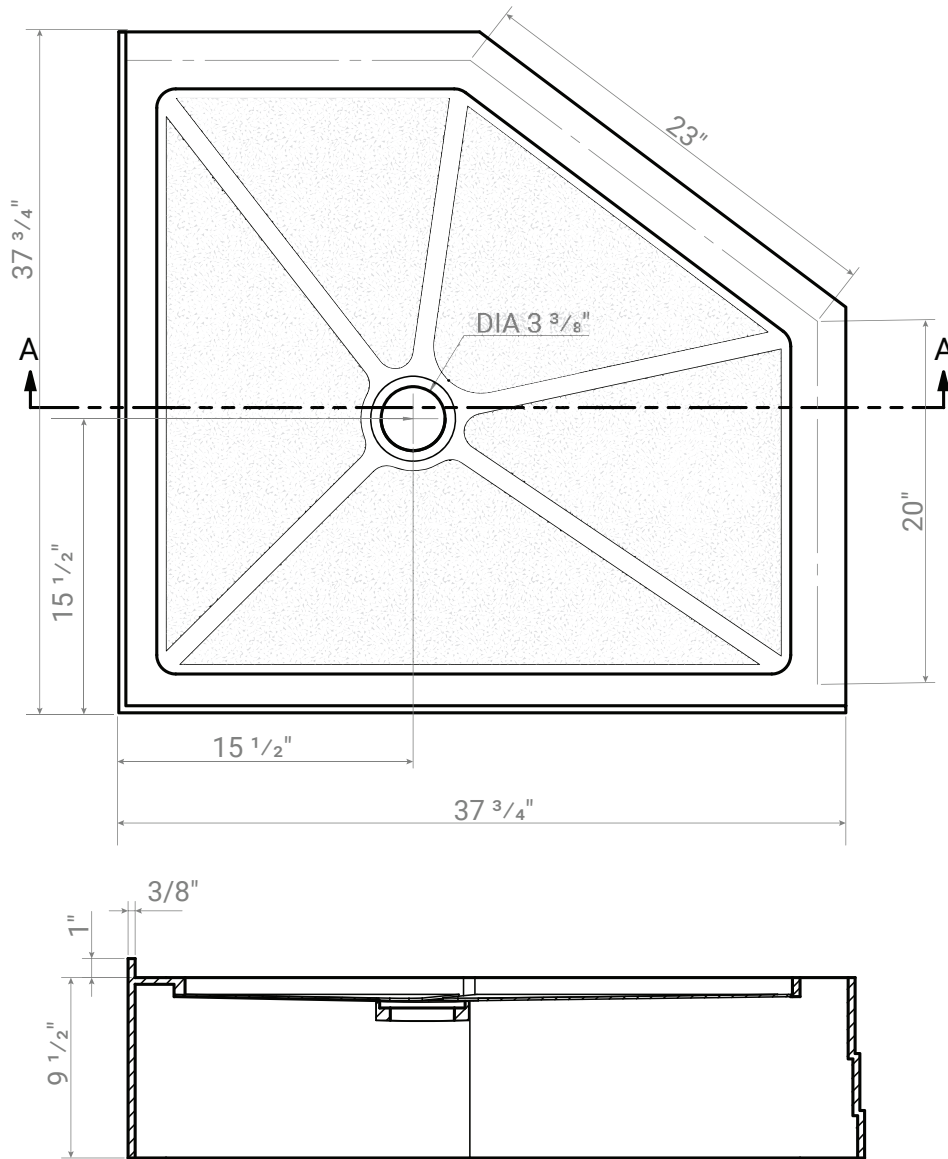

## 38" Neo Angle, AFR

Product # 61031

38" x 38"

### Design Features

- Standard 3 3/8" shower drain opening
- Floor of base is elevated to allow room to install the shower drain and plumbing.
- Integral 1" tiling flange for easy installation
- Compatible with Swayze Shower door:
  - 54123 Chrome
  - 54120 Brushed N.

Our products are handmade & hand finished so you can expect a tolerance of  $\pm 1/4"$  on all measurements. The water pooling on the Acritec acrylic shower bases of 4 inches is a normal tolerance. This is natural because of the surface tension of the water on plastic surfaces. We strongly recommend waiting until your ordered product is on-site before attempting any rough-in carpentry or plumbing.