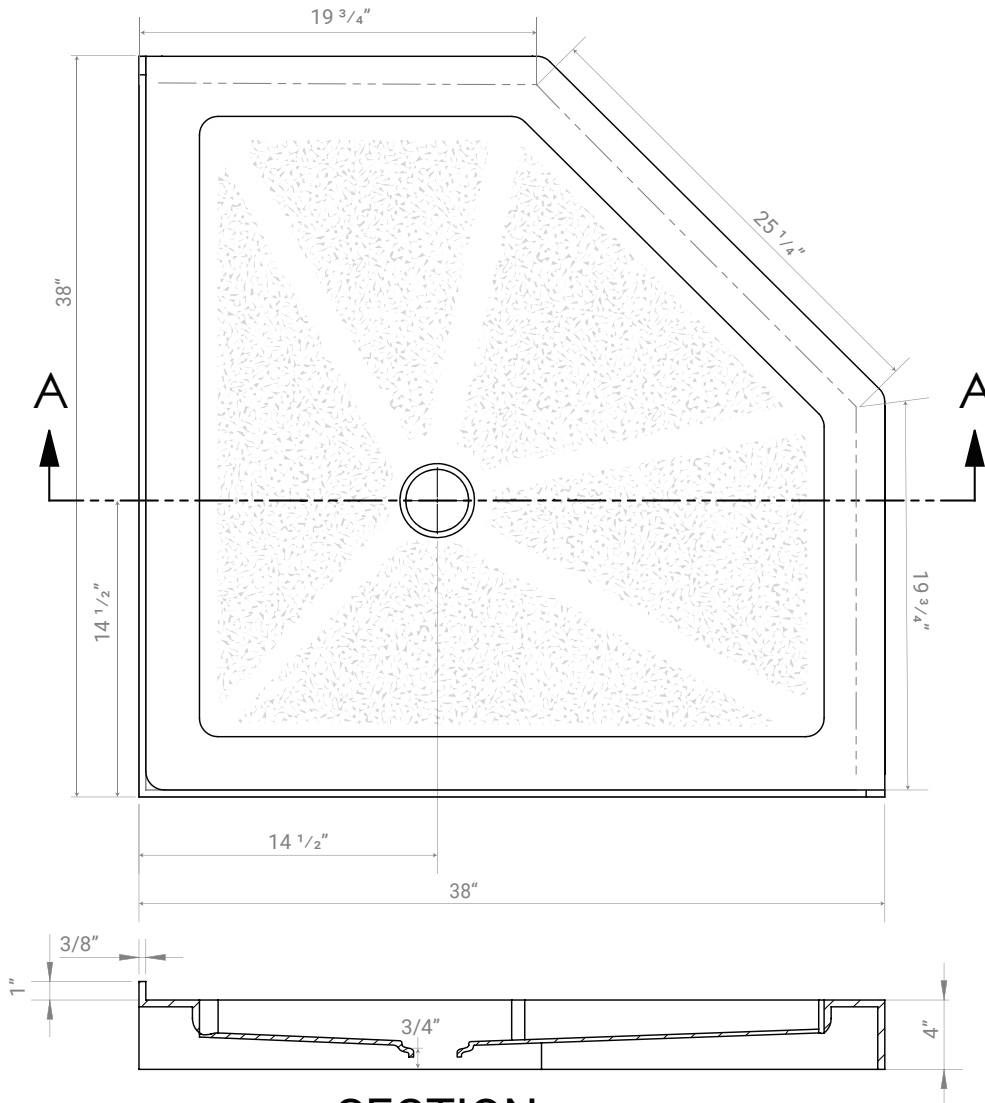

38" Neo Angle

Product # 61030

38" x 38"

Product Specifications

- Acrylic with fiberglass & wood reinforcement
- Pre-levelled shower base
- Textured bottom
- Available in white
- 1 year limited manufacturer's warranty included

Design Features

- Standard 3 $\frac{3}{8}$ " shower drain opening
- Floor of base is elevated to allow room to install the shower drain and plumbing.
- Integral 1" tiling flange for easy installation
- Compatible with Swayze Shower door:
 - 54123 Chrome
 - 54120 Brushed N.

Our products are handmade & hand finished so you can expect a tolerance of $\pm 1/4$ " on all measurements. The water pooling on the Acritec acrylic shower bases of 4 inches is a normal tolerance. This is natural because of the surface tension of the water on plastic surfaces. We strongly recommend waiting until your ordered product is on-site before attempting any rough-in carpentry or plumbing.