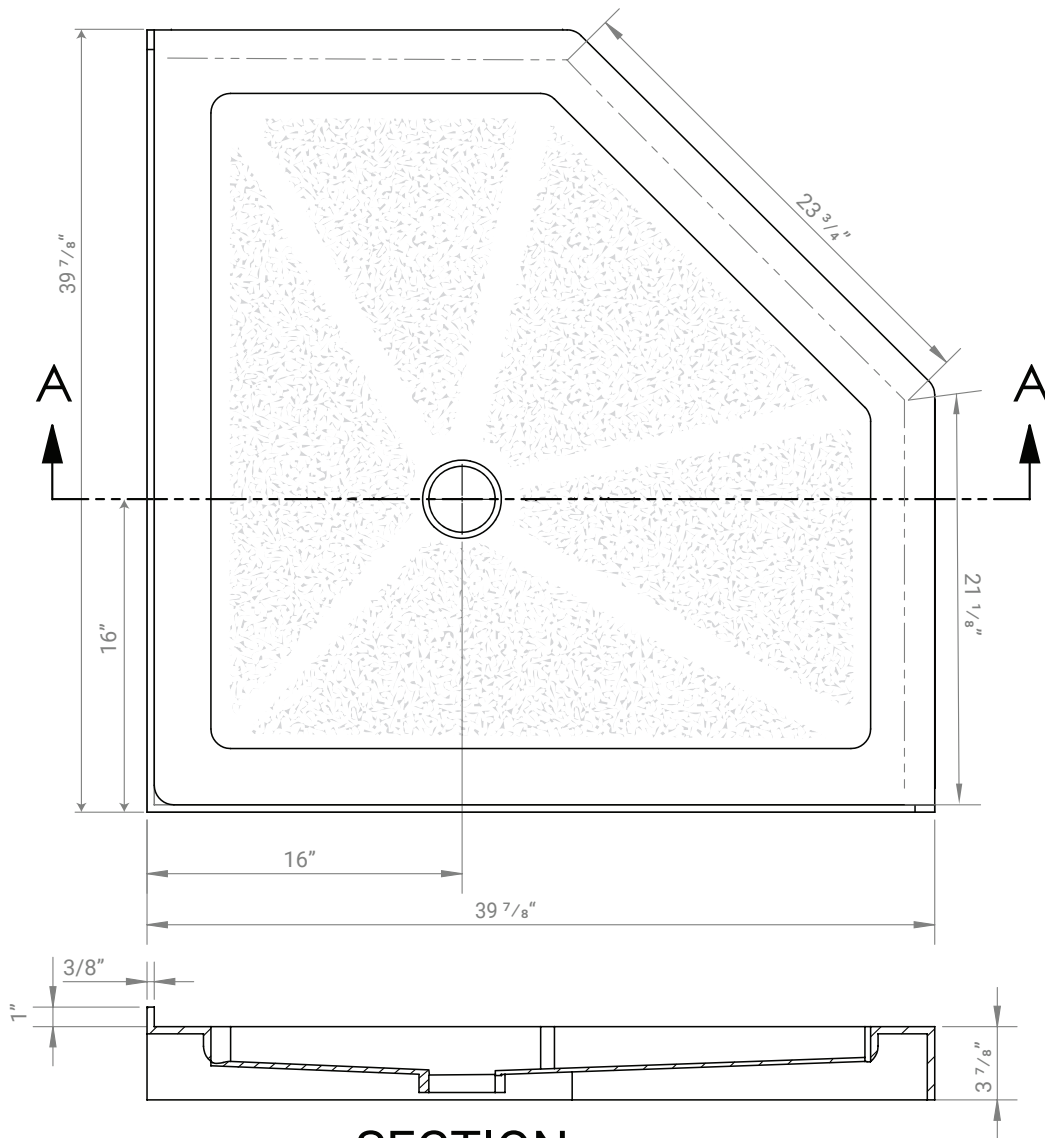

## 40" Neo Angle

Product # 61032

40" x 40"

### Product Specifications

- Acrylic with fiberglass & wood reinforcement
- Pre-levelled shower base
- Textured bottom
- Available in white
- 1 year limited manufacturer's warranty included

### Design Features

- Standard 3 3/8" shower drain opening
- Floor of base is elevated to allow room to install the shower drain and plumbing.
- Integral 1" tiling flange for easy installation
- Compatible with Swayze Shower door:
  - 54133 Chrome
  - 54130 Brushed N.