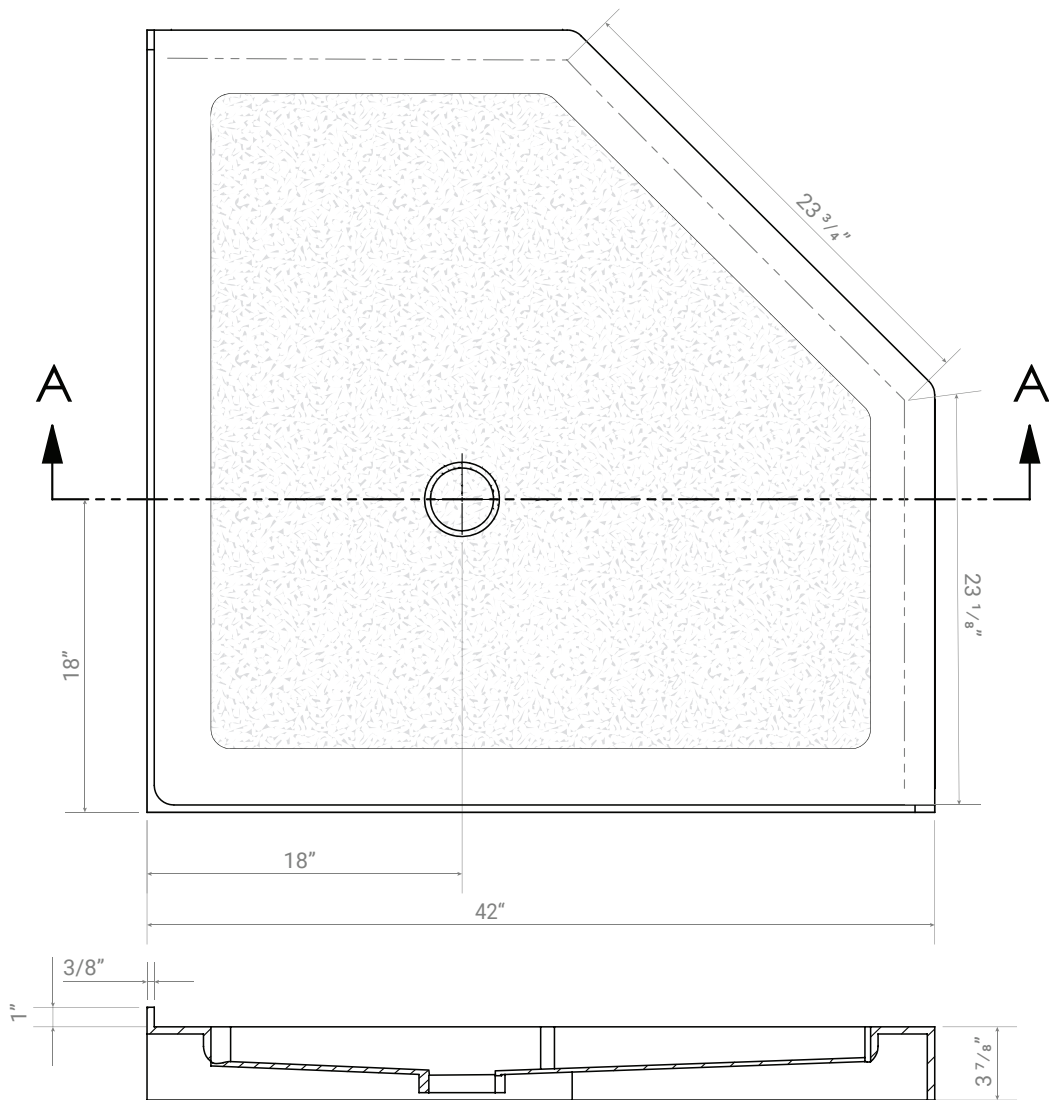

42" Neo Angle

Product # 61041

42" x 42"

Product Specifications

- Acrylic with fiberglass & wood reinforcement
- Pre-levelled shower base
- Textured bottom
- Available in white
- 1 year limited manufacturer's warranty included

Design Features

- Standard 3 3/8" shower drain opening
- Floor of base is elevated to allow room to install the shower drain and plumbing.
- Integral 1" tiling flange for easy installation
- Compatible with Swayze Shower door:
 - 54143 Chrome
 - 54140 Brushed N.

Our products are handmade & hand finished so you can expect a tolerance of $\pm 1/4"$ on all measurements. The water pooling on the Acritec acrylic shower bases of 4 inches is a normal tolerance. This is natural because of the surface tension of the water on plastic surfaces. We strongly recommend waiting until your ordered product is on-site before attempting any rough-in carpentry or plumbing.