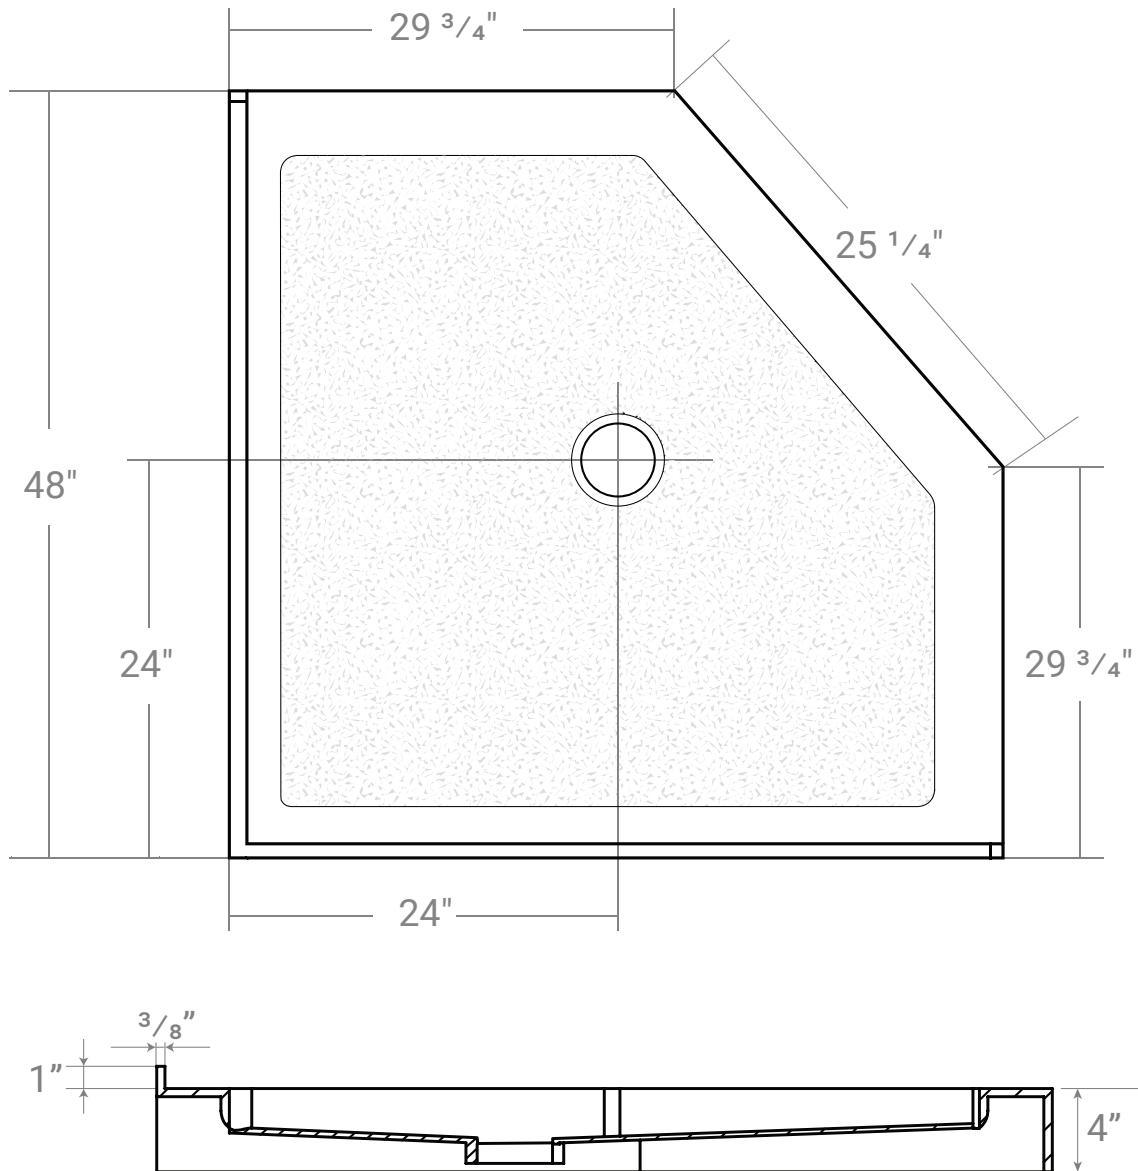

48" Neo Angle

Product # 61042

48" x 48"

Product Specifications

- Acrylic with fiberglass & wood reinforcement
- Pre-levelled shower base
- Textured bottom
- Available in white
- 1 year limited manufacturer's warranty included

Design Features

- Standard 3 3/8" shower drain opening
- Floor of base is elevated to allow room to install the shower drain and plumbing.
- Integral 1" tiling flange for easy installation
- Compatible with Swayze Shower door:
 - 54153 Chrome
 - 54150 Brushed N.

Our products are handmade & hand finished so you can expect a tolerance of $\pm 1/4"$ on all measurements. The water pooling on the Acritec acrylic shower bases of 4 inches is a normal tolerance. This is natural because of the surface tension of the water on plastic surfaces. We strongly recommend waiting until your ordered product is on-site before attempting any rough-in carpentry or plumbing.