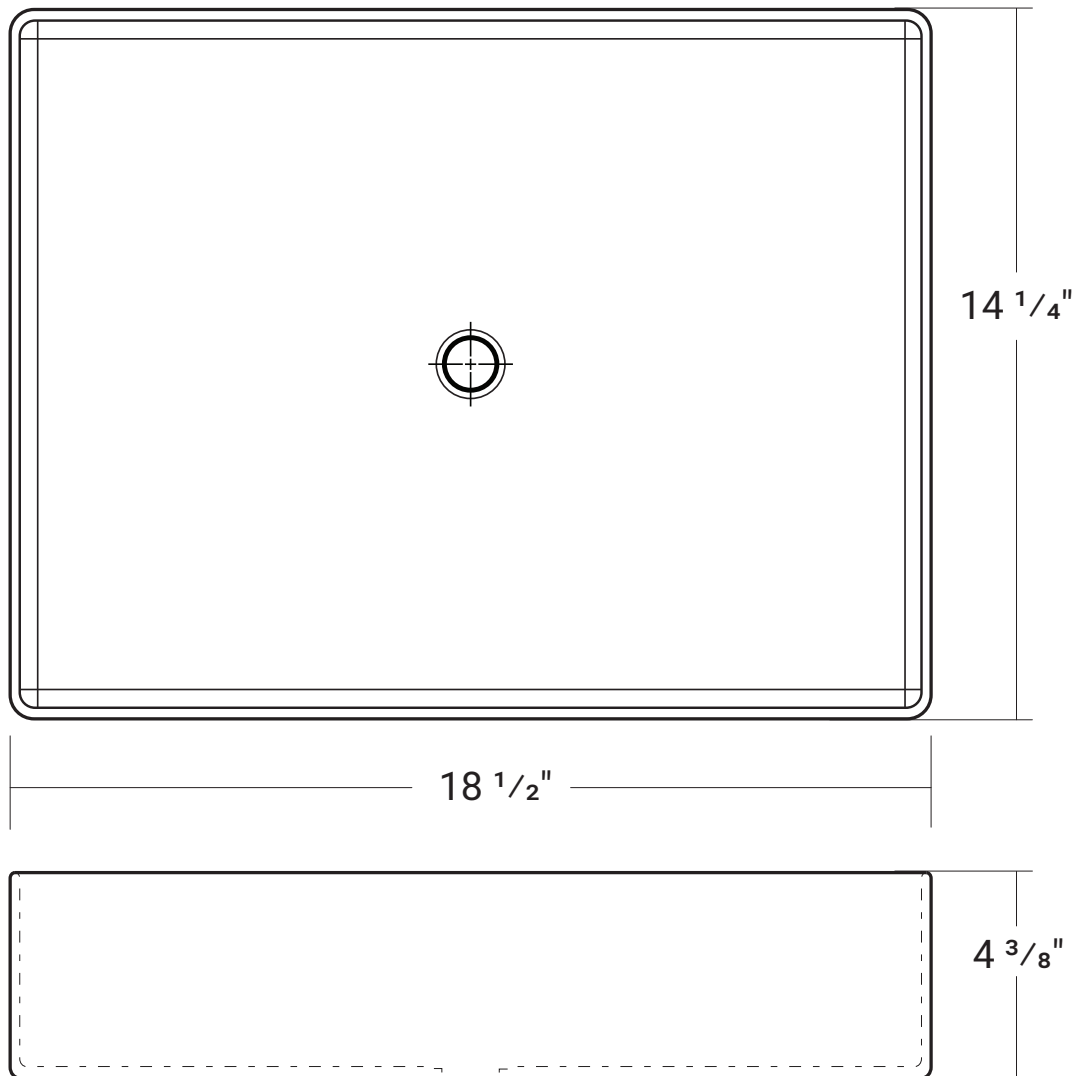

Acritec Industries Corp.

27049 Gloucester Way
Langley, B.C. V4W 3Y3

Tel: 604.607.0856

Fax: 604.607.0857

Email: info@acritec.com

Website: www.acritec.com

In keeping with our policy of continuing product improvement, Acritec Industries Corp. reserves the right to change product specifications without notice.

Important

*While we strive to provide accurate measurements for our customers, sometimes mistakes happen. Our goal is to help things run smoothly from shipment to installation, so if you notice any errors in our spec sheets, please let us know.

Our products are handmade & hand finished so you can expect a tolerance of $\pm \frac{1}{4}$ " on all measurements. We strongly recommend waiting until your ordered product is on-site before attempting any rough-in carpentry or plumbing.

If you want to verify any of our measurements, please feel free to call or email us.

*Drawings are not to scale