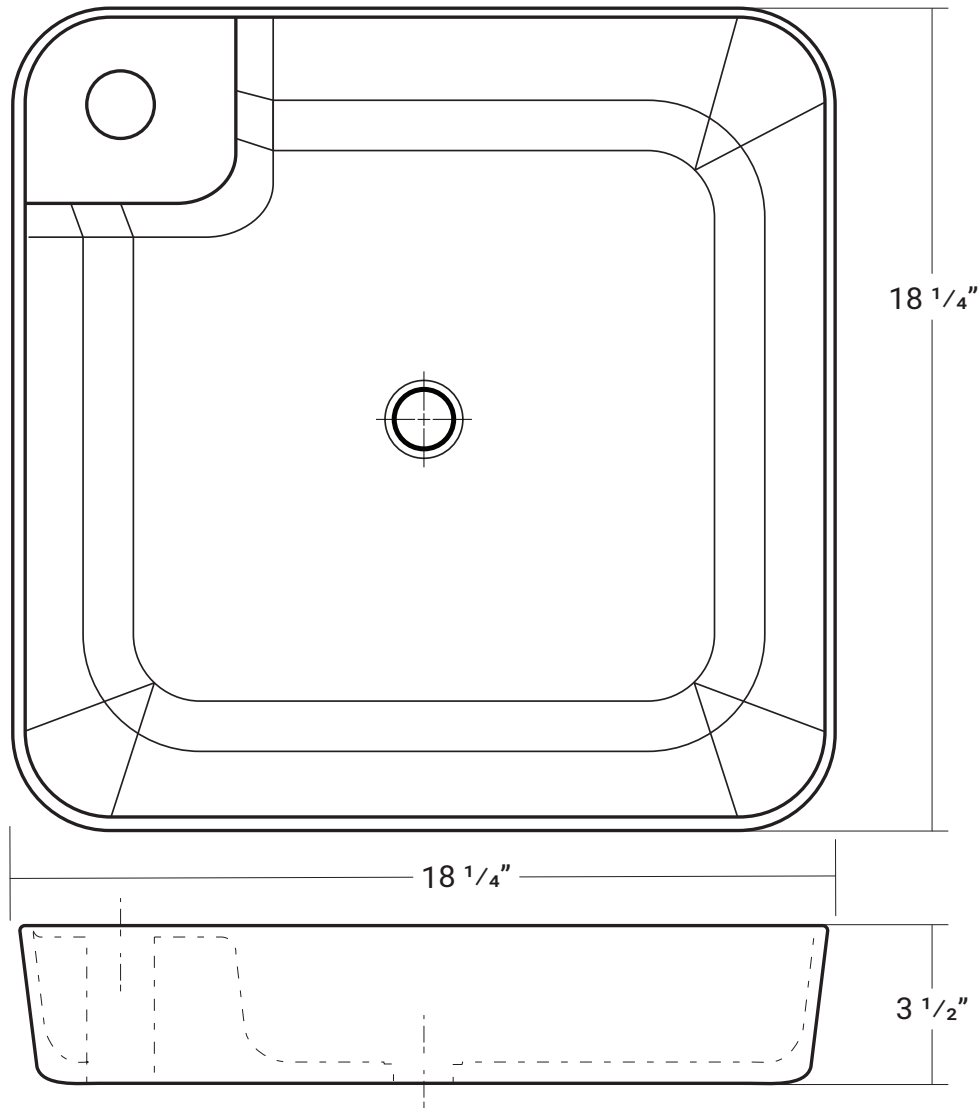

Acritec Industries Corp.

27049 Gloucester Way
Langley, B.C. V4W 3Y3

Tel: 604.607.0856

Fax: 604.607.0857

Email: info@acritec.com

Website: www.acritec.com

In keeping with our policy of continuing product improvement, Acritec Industries Corp. reserves the right to change product specifications without notice.

Important

*While we strive to provide accurate measurements for our customers, sometimes mistakes happen. Our goal is to help things run smoothly from shipment to installation, so if you notice any errors in our spec sheets, please let us know.

Our products are handmade & hand finished so you can expect a tolerance of $\pm \frac{1}{4}$ " on all measurements. We strongly recommend waiting until your ordered product is on-site before attempting any rough-in carpentry or plumbing.

If you want to verify any of our measurements, please feel free to call or email us.

*Drawings are not to scale