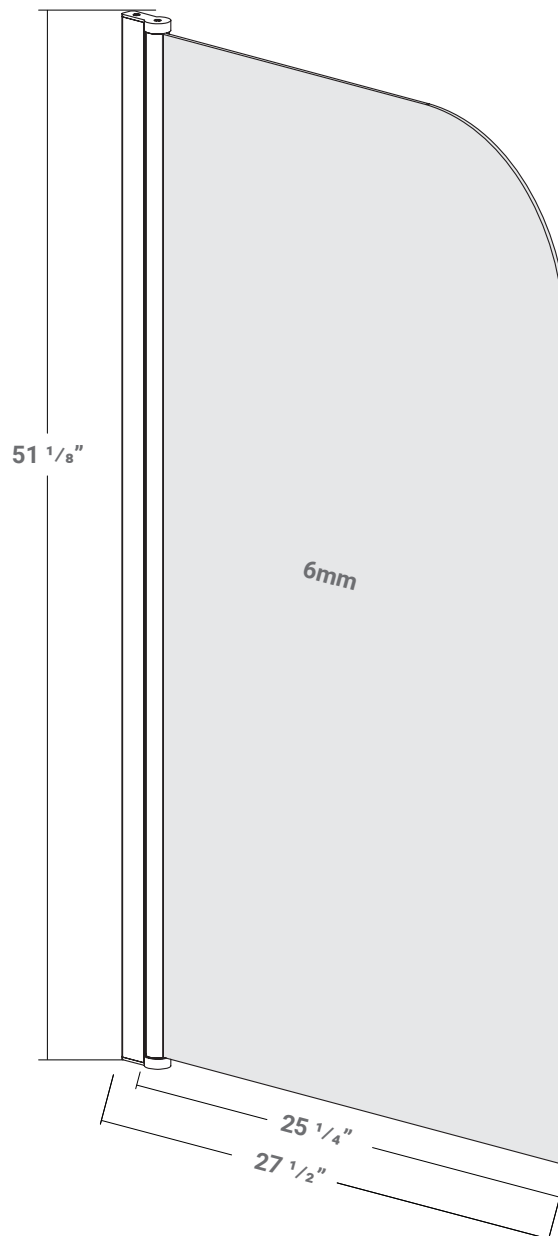

ACRITEC

SHOWER DOORS, BATHSCREENS

CHROME: 58053 | BRUSHED NICKEL: 58050

51 1/8" x 27 1/2"

SATURNA

ACRITEC

SHOWER DOORS, BATHSCREENS

CHROME: 58053, BRUSHED NICKEL: 58050

51 1/8" x 27 1/2"

SATURNA

REV. 10/18/2018

*Drawings are not to scale

*All measurements are $\pm 1/4"$

In keeping with our policy of continuing improvement, Acritec industries Corp. reserves the right to change product specifications without notice.

ACRITEC

SHOWER DOORS, BATHTHSCREENS

CHROME: 58053, BRUSHED NICKEL: 58050

51 1/8" x 27 1/2"

SATURNA

PRODUCT SPECIFICATIONS

- Tempered glass with easy cleaning protective coating.
- Stainless steel (INOX) hardware for improved durability.
- Tempered 6mm panel.
- 1 Year limited manufacturer's warranty included.