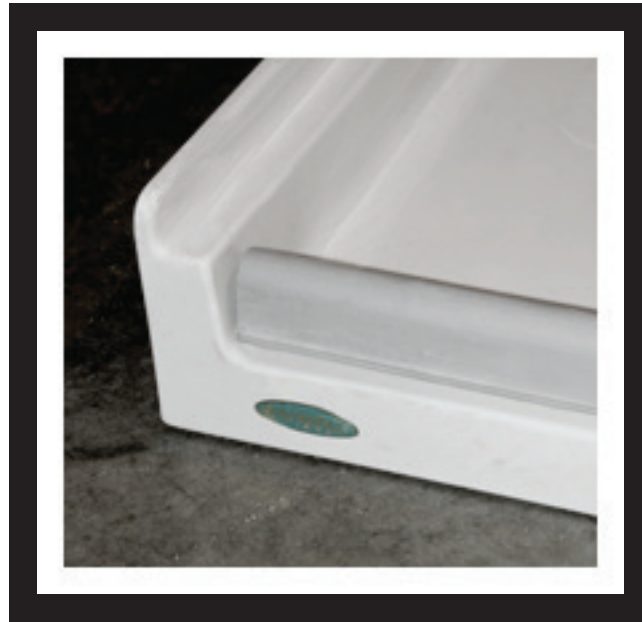

Collapsible Shower Threshold

5' Length - Grey

05010

Collapsible
Threshold for
Barrier Free
Shower Bases &
Shower Stalls.

Excellent shower water stopper for keeping the bathroom floor dry and safe in a curbless shower stall. This material easily collapses when a wheelchair rolls over it.

All sizes are 1 ½" high and 1 ¼" wide and come in 5 foot lengths. Only available in grey. Excellent when used in conjunction with weighted shower curtains.

Tools needed for installation:

Dry cloth (to wipe floor where installation will be performed)

Silicon

Utility knife

Always allow at least 24 hours for the silicon to dry.

Comes with 3m tape attachment strip already bonded the the underside of the collapsible threshold.