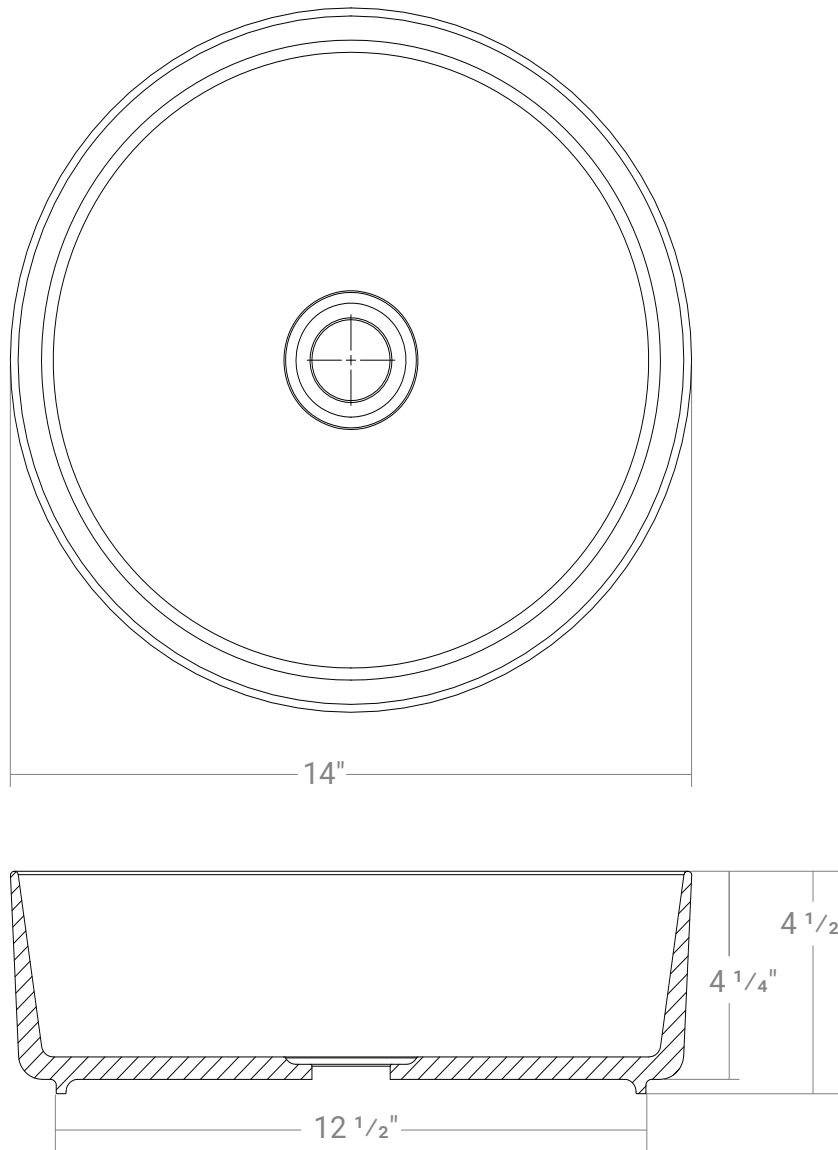

Acritec Industries Corp.

27049 Gloucester Way
Langley, B.C. V4W 3Y3

Tel: 604.607.0856

Fax: 604.607.0857

Email: info@acritec.com

Website: www.acritec.com

In keeping with our policy of continuing product improvement, Acritec Industries Corp. reserves the right to change product specifications without notice.

Important

*While we strive to provide accurate measurements for our customers, sometimes mistakes happen. Our goal is to help things run smoothly from shipment to installation, so if you notice any errors in our spec sheets, please let us know.

Our products are handmade & hand finished so you can expect a tolerance of $\pm \frac{1}{4}$ " on all measurements. We strongly recommend waiting until your ordered product is on-site before attempting any rough-in carpentry or plumbing.

If you want to verify any of our measurements, please feel free to call or email us.

*Drawings are not to scale