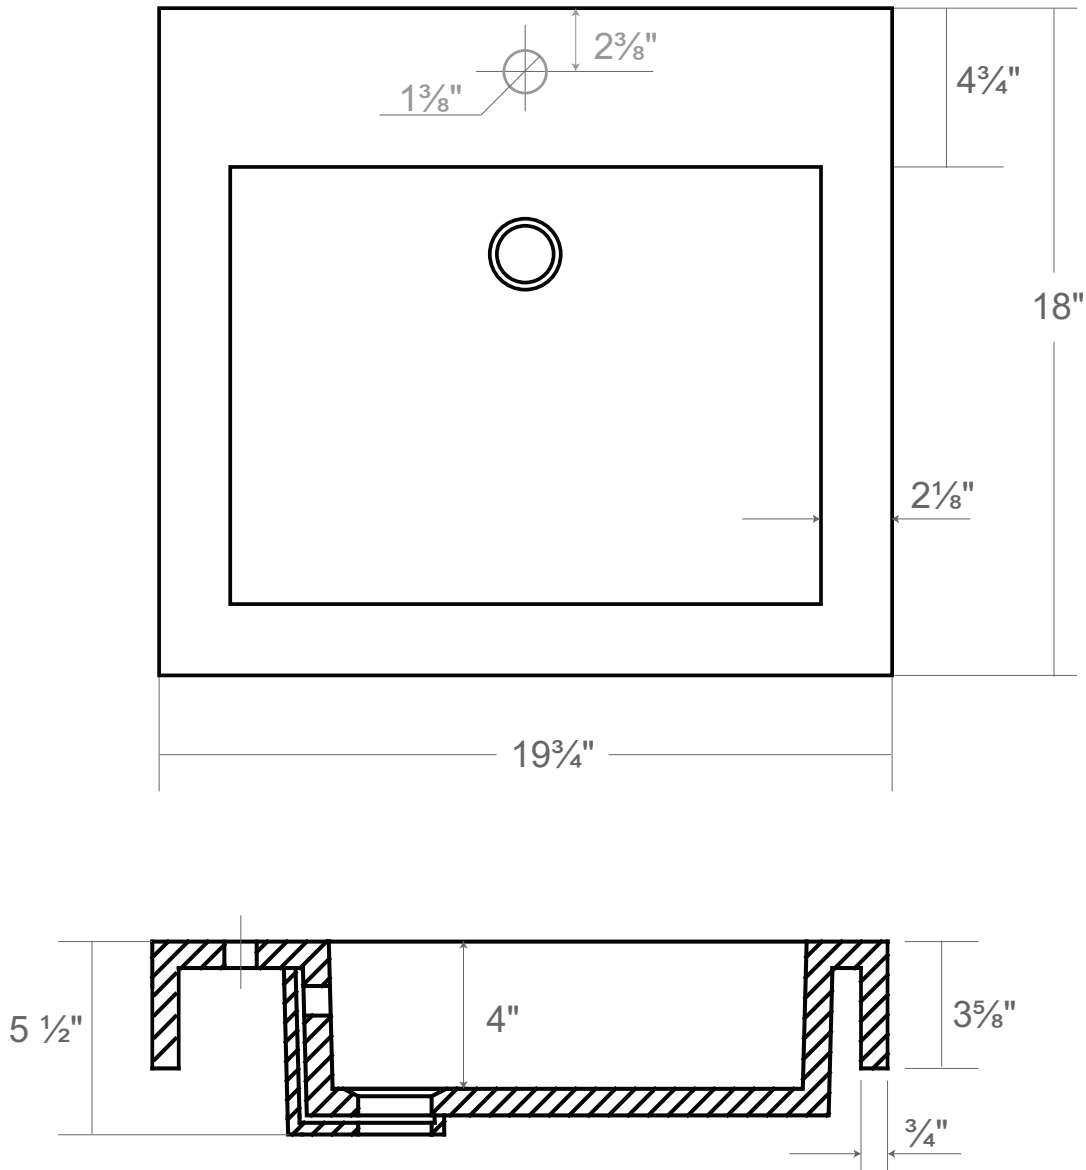

COMPOSITE (PURE) COUNTERTOP SINGLE BOWL | BATHROOM BASIN

***Faucet not Included**

Product #30010

Model: RA-2018C

19 ³/₄" x 18" x 3 ⁵/₈"

Design Features

- Seamless solid surface composite construction formulated from a blend of natural and synthetic materials.
- Non-porous surface is anti-bacterial and easy to clean as well as impact, scratch and stain resistant
- Designed for above counter installation.
- Flat bottom, single centered rectangular bowl.
- 1 year limited manufacturer's warranty included

Product Specifications

- Generous rear faucet deck
- Faucet & drain not included
- Overflow included at back of bowl
- Available with a finished or non-finished back.

Pre-Drilled Faucet Holes

- Single Hole Centered: Add ("-01" to part number)
- 3 Holes @ 4": Add ("-04" to part number)
- 3 Holes @ 8": Add ("-08" to part number)