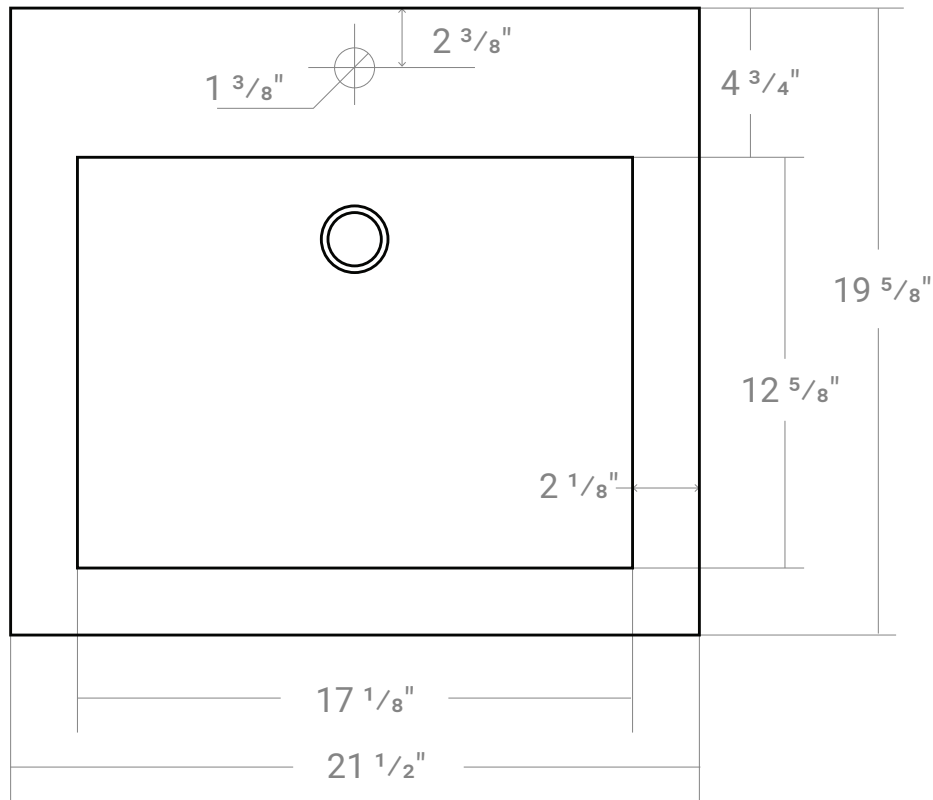

COMPOSITE (PURE) COUNTERTOP SINGLE BOWL | BATHROOM BASIN

***Faucet not Included**

Product #30011

Model: RA-2220C

21 1/2" x 19 5/8" x 3 5/8"

Design Features

- Seamless solid surface composite construction formulated from a blend of natural and synthetic materials.
- Non-porous surface is anti-bacterial and easy to clean as well as impact, scratch and stain resistant
- Designed for above counter installation.
- Flat bottom, single centered rectangular bowl.
- 1 year limited manufacturer's warranty included

Product Specifications

- Generous rear faucet deck
- Faucet & drain not included
- Overflow included at back of bowl
- Available with a finished or non-finished back.

Pre-Drilled Faucet Holes

- Single Hole Centered: Add ("-01" to part number)
- 3 Holes @ 4": Add ("-04" to part number)
- 3 Holes @ 8": Add ("-08" to part number)