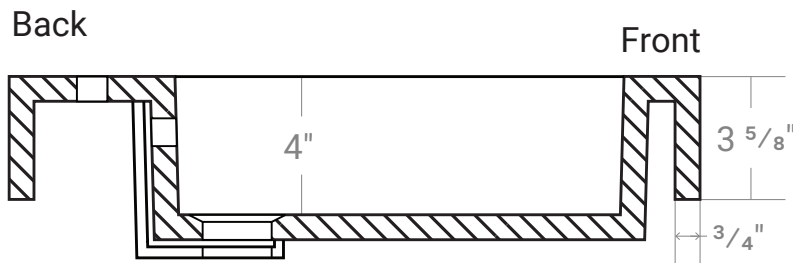

Cut View

Acritec Industries Corp.

27049 Gloucester Way
Langley, B.C. V4W 3Y3

Tel: 604.607.0856

Fax: 604.607.0857

Email: info@acritec.com

Website: www.acritec.com

Important

*While we strive to provide accurate measurements for our customers, sometimes mistakes happen. Our goal is to help things run smoothly from shipment to installation, so if you notice any errors in our spec sheets, please let us know.

Our products are handmade & hand finished so you can expect a tolerance of $\pm \frac{1}{4}"$ on all measurements. We strongly recommend waiting until your ordered product is on-site before attempting any rough-in carpentry or plumbing.

If you want to verify any of our measurements, please feel free to call or email us.

*Drawings are not to scale

In keeping with our policy of continuing product improvement, Acritec Industries Corp. reserves the right to change product specifications without notice.