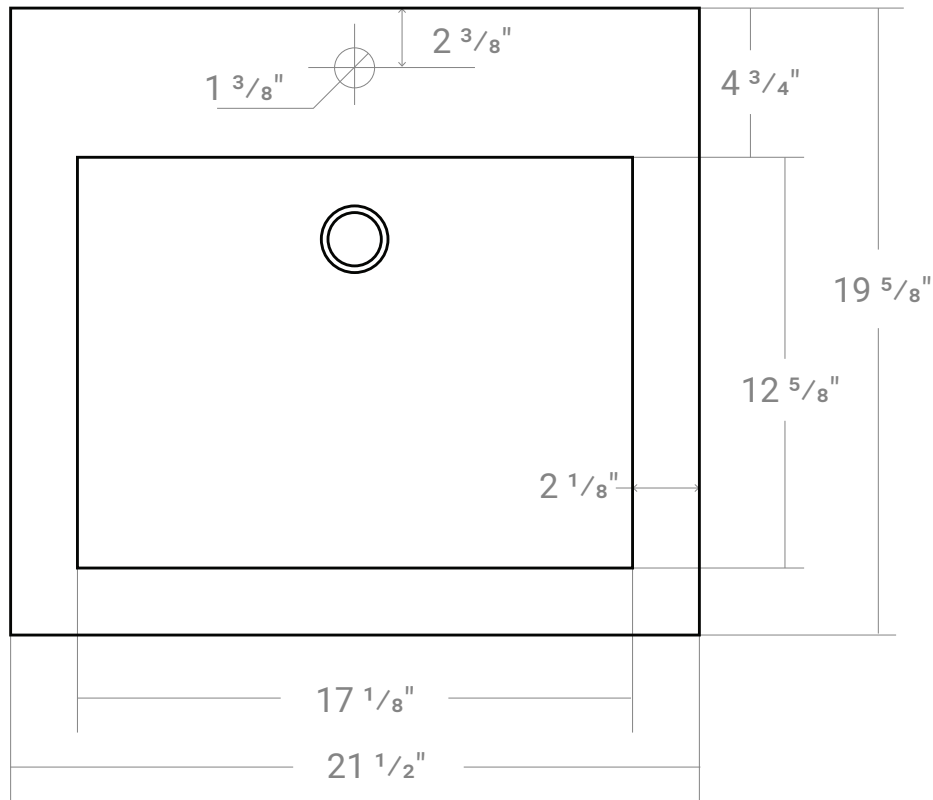

Acritec Industries Corp.

27049 Gloucester Way
Langley, B.C. V4W 3Y3

Tel: 604.607.0856

Fax: 604.607.0857

Email: info@acritec.com

Website: www.acritec.com

Important

*While we strive to provide accurate measurements for our customers, sometimes mistakes happen. Our goal is to help things run smoothly from shipment to installation, so if you notice any errors in our spec sheets, please let us know.

Our products are handmade & hand finished so you can expect a tolerance of $\pm \frac{1}{4}$ " on all measurements. We strongly recommend waiting until your ordered product is on-site before attempting any rough-in carpentry or plumbing.

If you want to verify any of our measurements, please feel free to call or email us.

*Drawings are not to scale

In keeping with our policy of continuing product improvement, Acritec Industries Corp. reserves the right to change product specifications without notice.