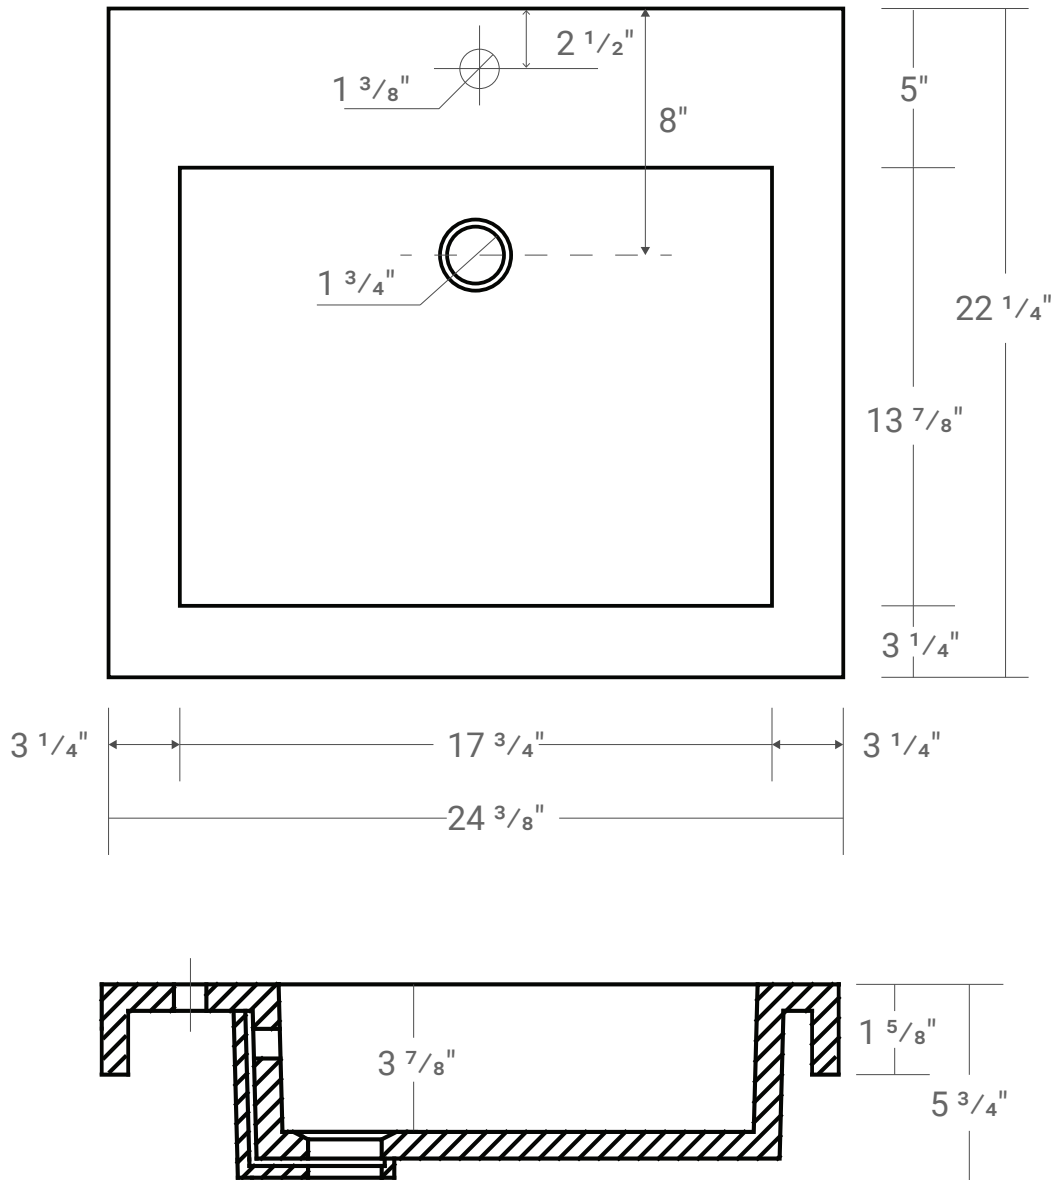

COMPOSITE (PURE) COUNTERTOP SINGLE BOWL | BATHROOM BASIN

***Faucet not Included**

Product #30013

Model: RM-2422CLP

24 $\frac{3}{8}$ " x 22 $\frac{1}{4}$ " x 1 $\frac{5}{8}$ "

Design Features

- Seamless solid surface composite construction formulated from a blend of natural and synthetic materials.
- Non-porous surface is anti-bacterial and easy to clean as well as impact, scratch and stain resistant
- Designed for above counter installation.
- Flat bottom, single centered rectangular bowl.
- 1 year limited manufacturer's warranty included

Product Specifications

- Generous rear faucet deck
- Faucet & drain not included
- Overflow included at back of bowl
- Available with a finished or non-finished back.

Pre-Drilled Faucet Holes

- Single Hole Centered: Add ("-01" to part number)
- 3 Holes @ 4": Add ("-04" to part number)
- 3 Holes @ 8": Add ("-08" to part number)