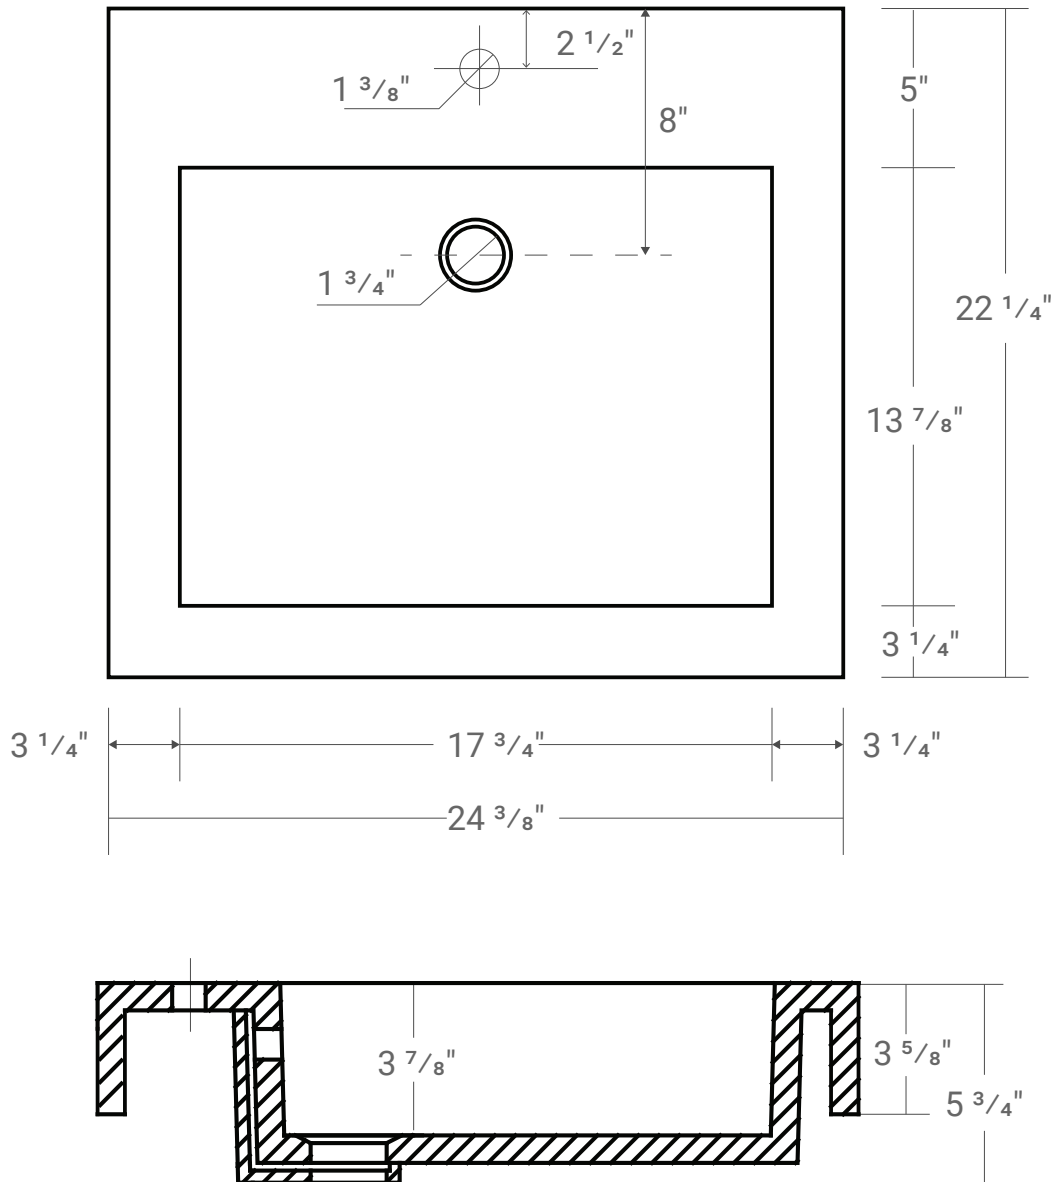

COMPOSITE (PURE) COUNTERTOP SINGLE BOWL | BATHROOM BASIN

***Faucet not Included**

Product #30014

Model: RM-2422C

24 $\frac{3}{8}$ " x 22 $\frac{1}{4}$ " x 3 $\frac{5}{8}$ "

Design Features

- Seamless solid surface composite construction formulated from a blend of natural and synthetic materials.
- Non-porous surface is anti-bacterial and easy to clean as well as impact, scratch and stain resistant
- Designed for above counter installation.
- Flat bottom, single centered rectangular bowl.
- 1 year limited manufacturer's warranty included

Product Specifications

- Generous rear faucet deck
- Faucet & drain not included
- Overflow included at back of bowl
- Available with a finished or non-finished back.

Pre-Drilled Faucet Holes

- Single Hole Centered: Add ("-01" to part number)
- 3 Holes @ 4": Add ("-04" to part number)
- 3 Holes @ 8": Add ("-08" to part number)