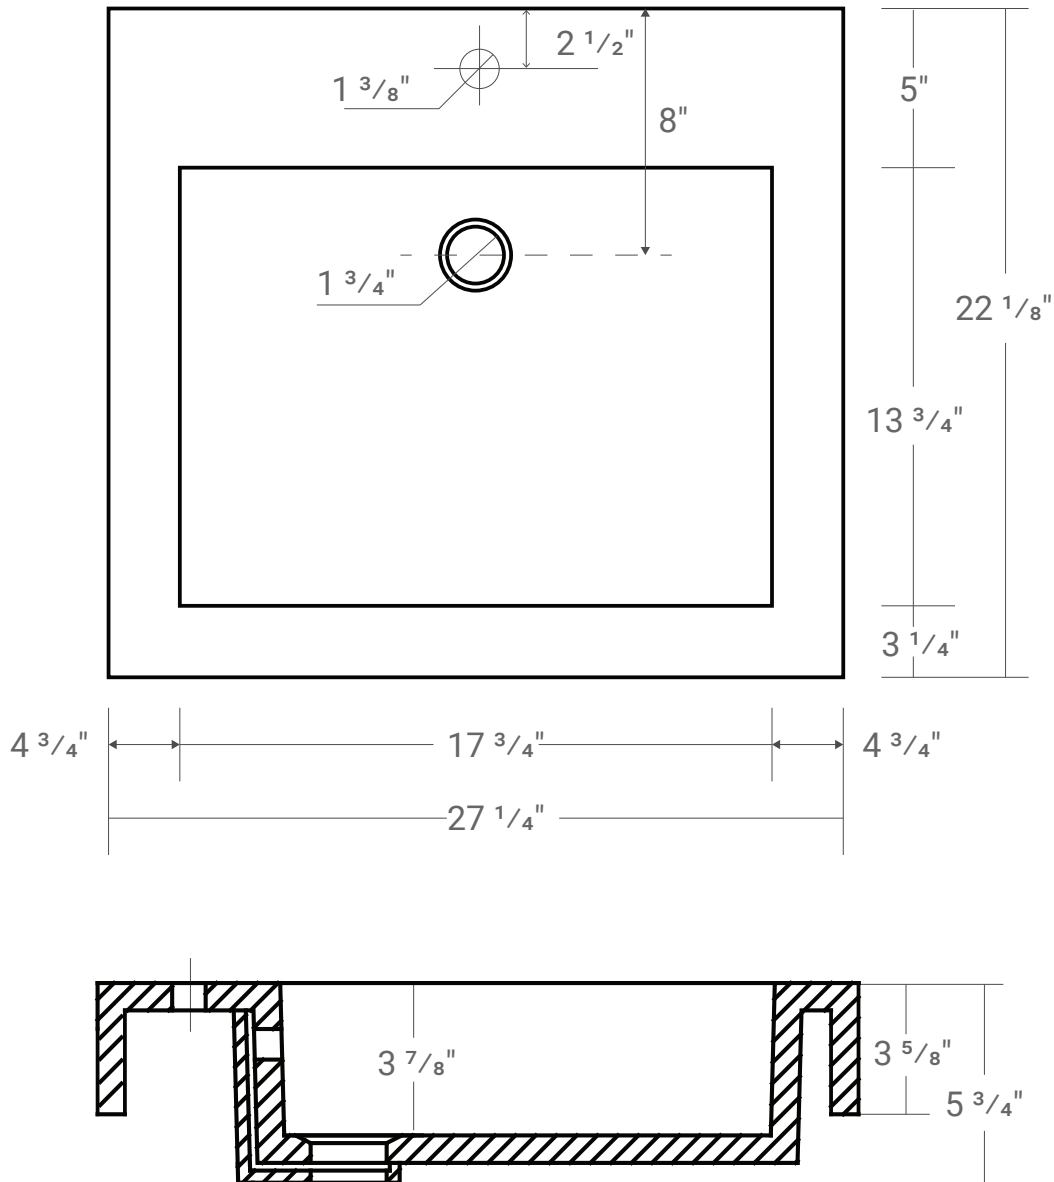

COMPOSITE (PURE) COUNTERTOP SINGLE BOWL | BATHROOM BASIN

***Faucet not Included**

Product #30015

Model: RM-2722C

27 ¼" x 22 ⅛" x 3 ⅝"

Design Features

- Seamless solid surface composite construction formulated from a blend of natural and synthetic materials.
- Non-porous surface is anti-bacterial and easy to clean as well as impact, scratch and stain resistant
- Designed for above counter installation.
- Flat bottom, single centered rectangular bowl.
- 1 year limited manufacturer's warranty included

Product Specifications

- Generous rear faucet deck
- Faucet & drain not included
- Overflow included at back of bowl
- Available with a finished or non-finished back.

Pre-Drilled Faucet Holes

- Single Hole Centered: Add ("-01" to part number)
- 3 Holes @ 4": Add ("-04" to part number)
- 3 Holes @ 8": Add ("-08" to part number)