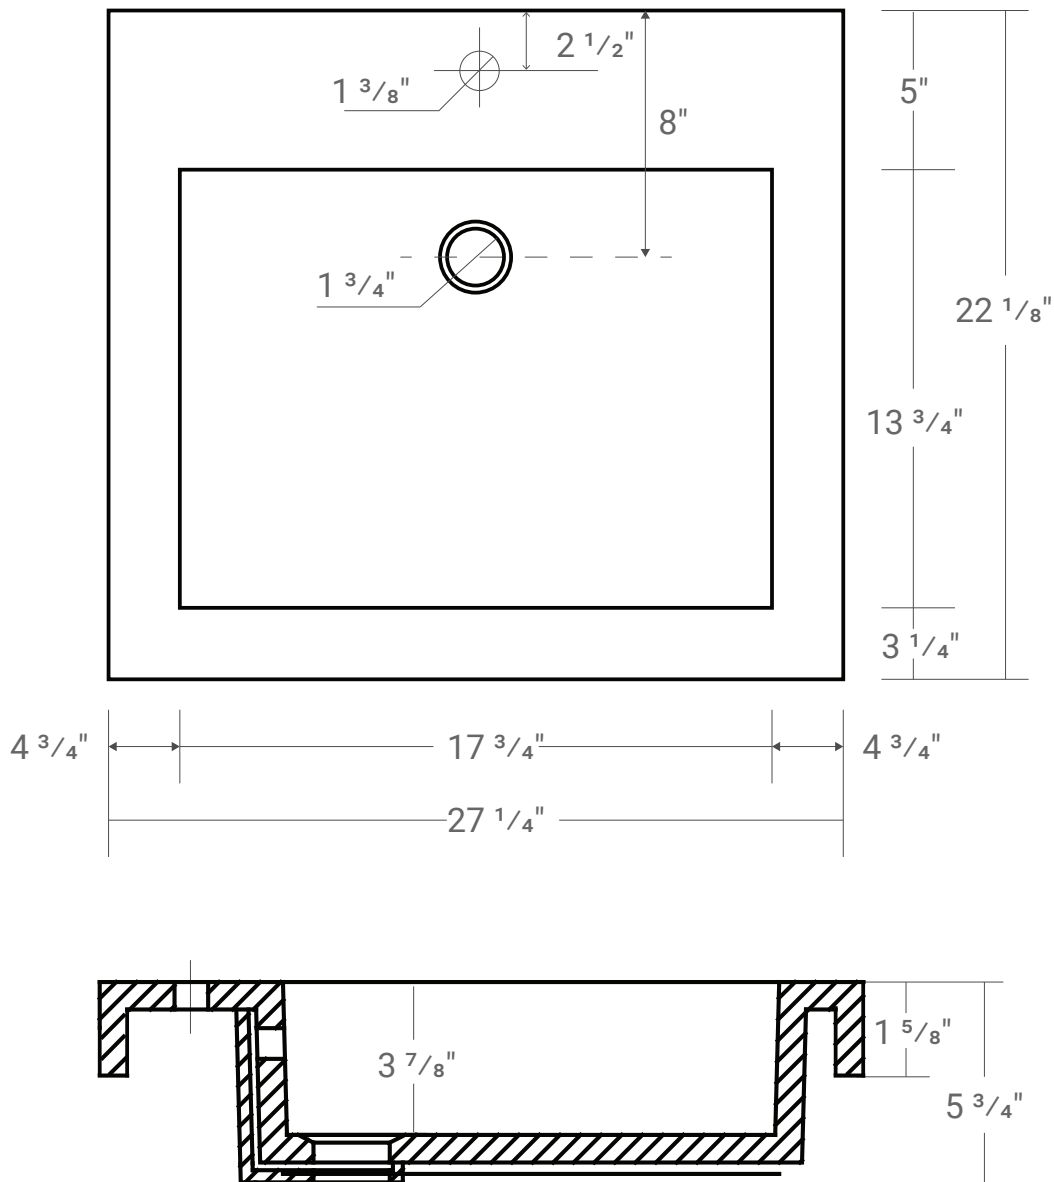

Acritec Industries Corp.

27049 Gloucester Way
Langley, B.C. V4W 3Y3

Tel: 604.607.0856

Fax: 604.607.0857

Email: info@acritec.com

Website: www.acritec.com

In keeping with our policy of continuing product improvement, Acritec Industries Corp. reserves the right to change product specifications without notice.

Important

*While we strive to provide accurate measurements for our customers, sometimes mistakes happen. Our goal is to help things run smoothly from shipment to installation, so if you notice any errors in our spec sheets, please let us know.

Our products are handmade & hand finished so you can expect a tolerance of $\pm 1/4"$ on all measurements. We strongly recommend waiting until your ordered product is on-site before attempting any rough-in carpentry or plumbing.

If you want to verify any of our measurements, please feel free to call or email us.

*Drawings are not to scale