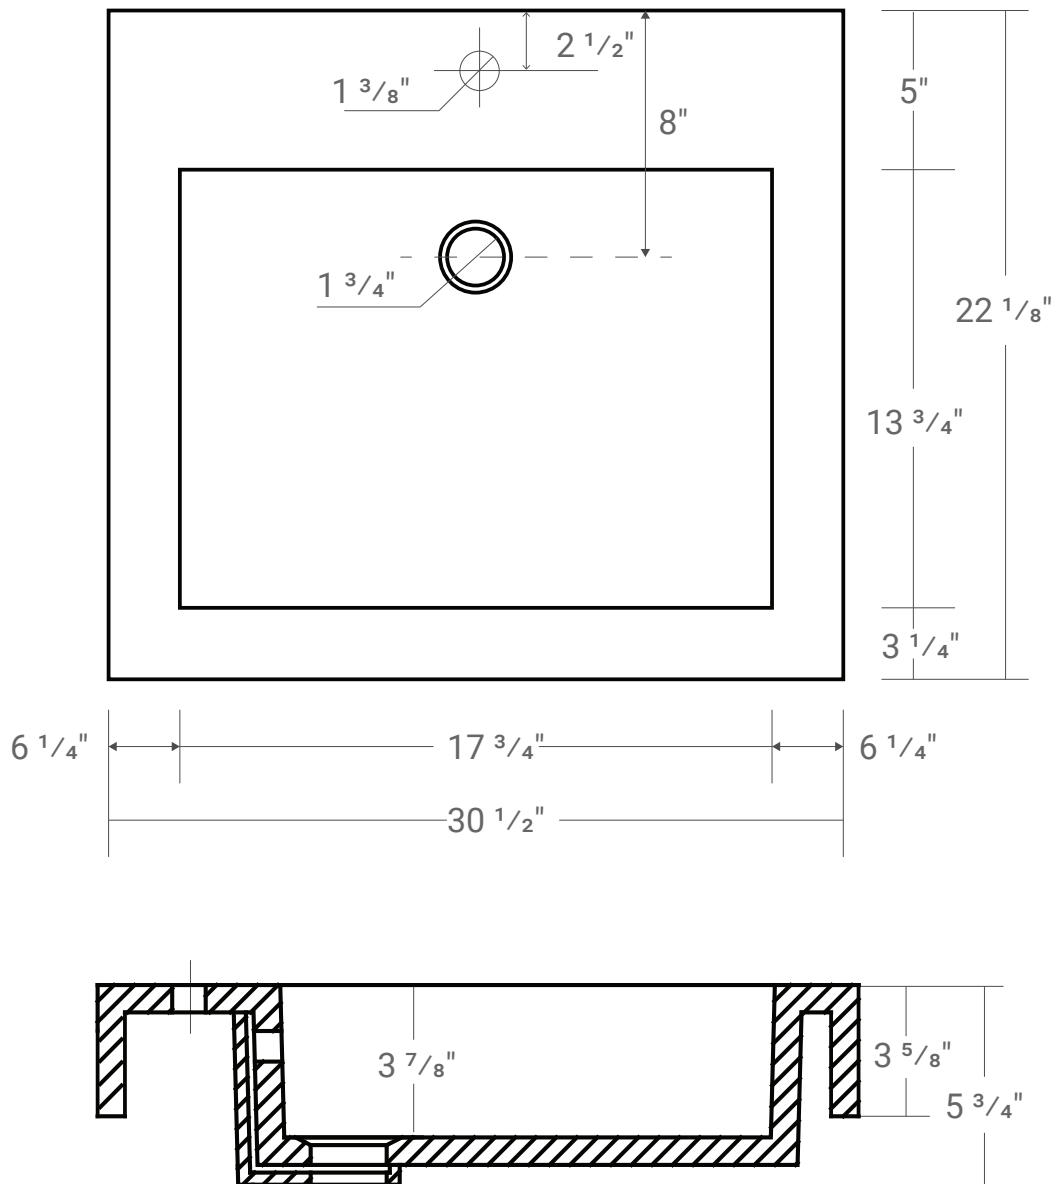

COMPOSITE (PURE) COUNTERTOP SINGLE BOWL | BATHROOM BASIN

***Faucet not Included**

Product #30045

Model: RM-3022C

30 1/2" x 22 1/8" x 3 5/8"

Design Features

- Seamless solid surface composite construction formulated from a blend of natural and synthetic materials.
- Non-porous surface is anti-bacterial and easy to clean as well as impact, scratch and stain resistant
- Designed for above counter installation.
- Flat bottom, single centered rectangular bowl.
- 1 year limited manufacturer's warranty included

Product Specifications

- Generous rear faucet deck
- Faucet & drain not included
- Overflow included at back of bowl
- Available with a finished or non-finished back.

Pre-Drilled Faucet Holes

- Single Hole Centered: Add ("-01" to part number)
- 3 Holes @ 4": Add ("-04" to part number)
- 3 Holes @ 8": Add ("-08" to part number)