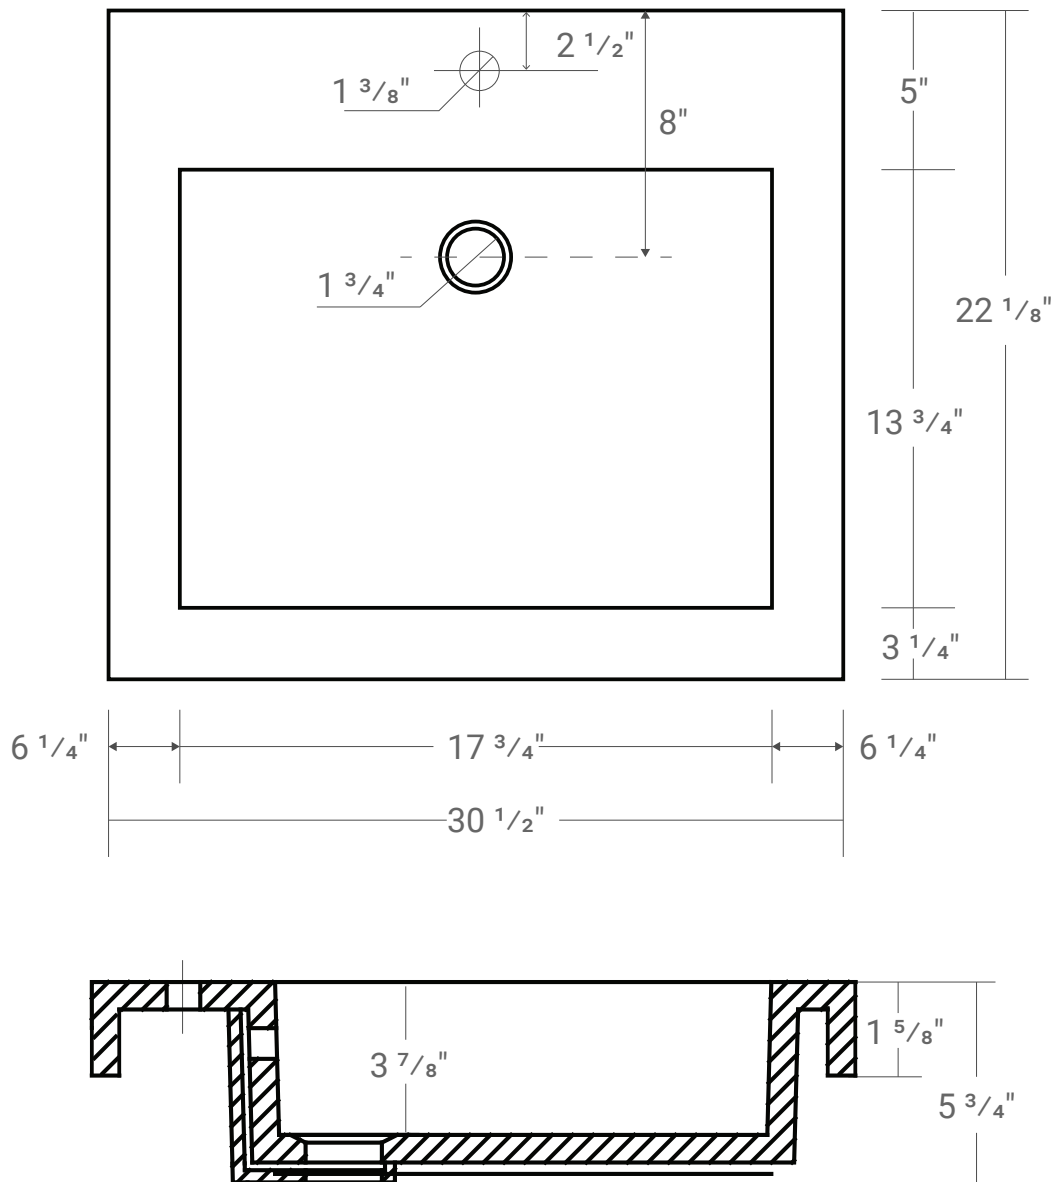

COMPOSITE (PURE) COUNTERTOP SINGLE BOWL | BATHROOM BASIN

***Faucet not Included**

Product #30046

Model: RM-3022CLP

30 1/2" x 22 1/8" x 1 5/8"

Design Features

- Seamless solid surface composite construction formulated from a blend of natural and synthetic materials.
- Non-porous surface is anti-bacterial and easy to clean as well as impact, scratch and stain resistant
- Designed for above counter installation.
- Flat bottom, single centered rectangular bowl.
- 1 year limited manufacturer's warranty included

Product Specifications

- Generous rear faucet deck
- Faucet & drain not included
- Overflow included at back of bowl
- Available with a finished or non-finished back.

Pre-Drilled Faucet Holes

- Single Hole Centered: Add ("-01" to part number)
- 3 Holes @ 4": Add ("-04" to part number)
- 3 Holes @ 8": Add ("-08" to part number)