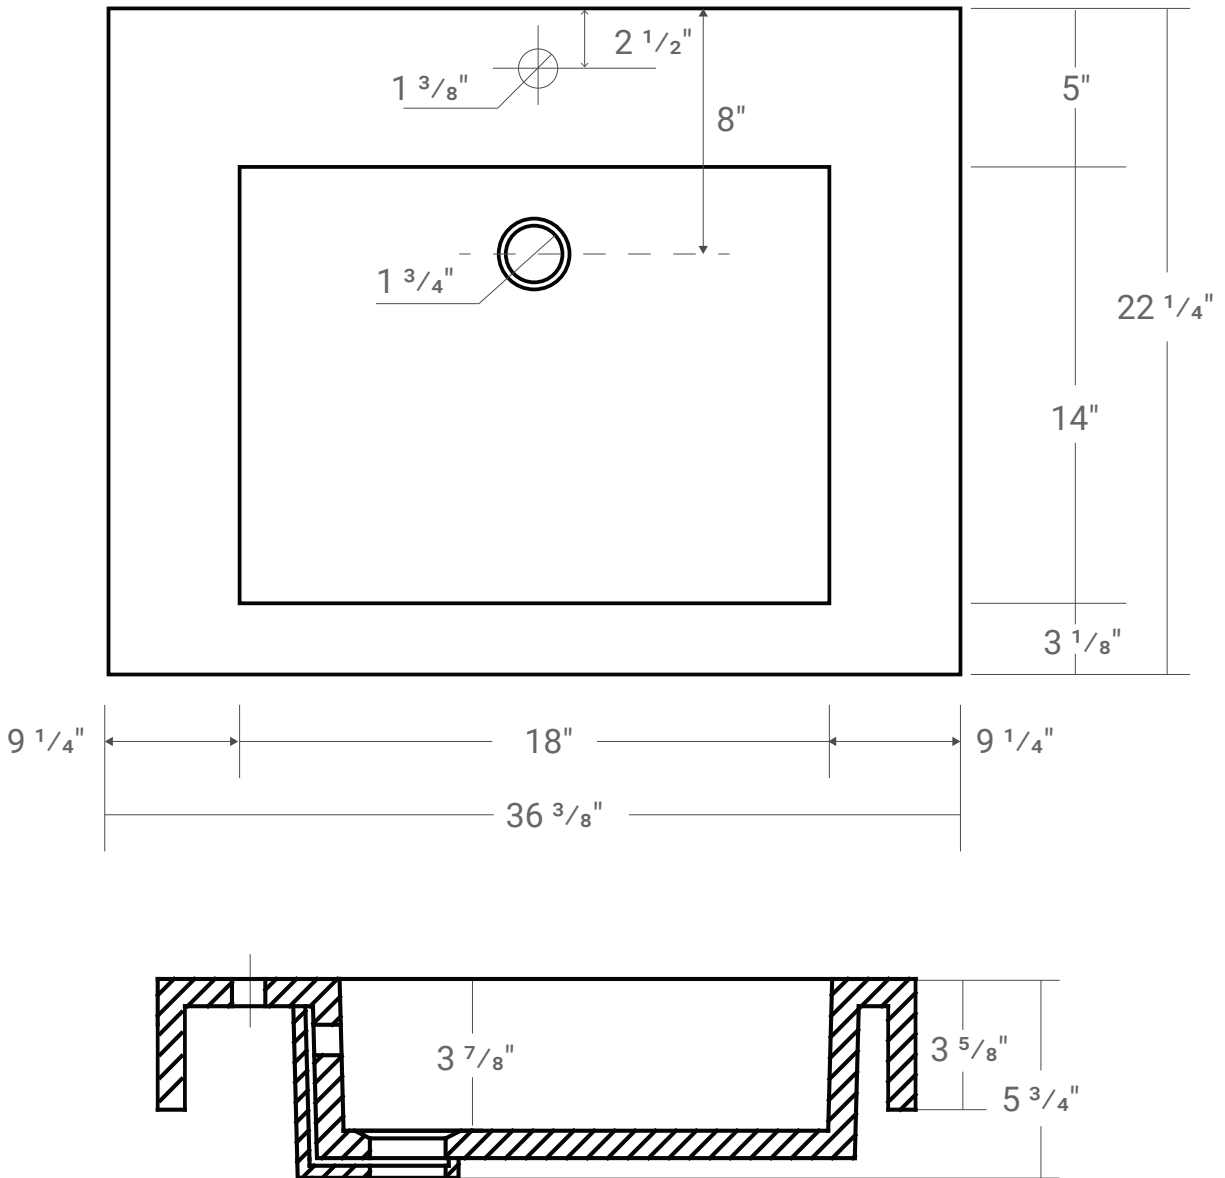

COMPOSITE (PURE) COUNTERTOP SINGLE BOWL | BATHROOM BASIN

***Faucet not Included**

Product #30085

Model: RM-3622C

36 $\frac{3}{8}$ " x 22 $\frac{1}{4}$ " x 3 $\frac{5}{8}$ "

Design Features

- Seamless solid surface composite construction formulated from a blend of natural and synthetic materials.
- Non-porous surface is anti-bacterial and easy to clean as well as impact, scratch and stain resistant
- Designed for above counter installation.
- Flat bottom, single centered rectangular bowl.
- 1 year limited manufacturer's warranty included

Product Specifications

- Generous rear faucet deck
- Faucet & drain not included
- Overflow included at back of bowl
- Available with a finished or non-finished back.

Pre-Drilled Faucet Holes

- Single Hole Centered: Add ("-01" to part number)
- 3 Holes @ 4": Add ("-04" to part number)
- 3 Holes @ 8": Add ("-08" to part number)