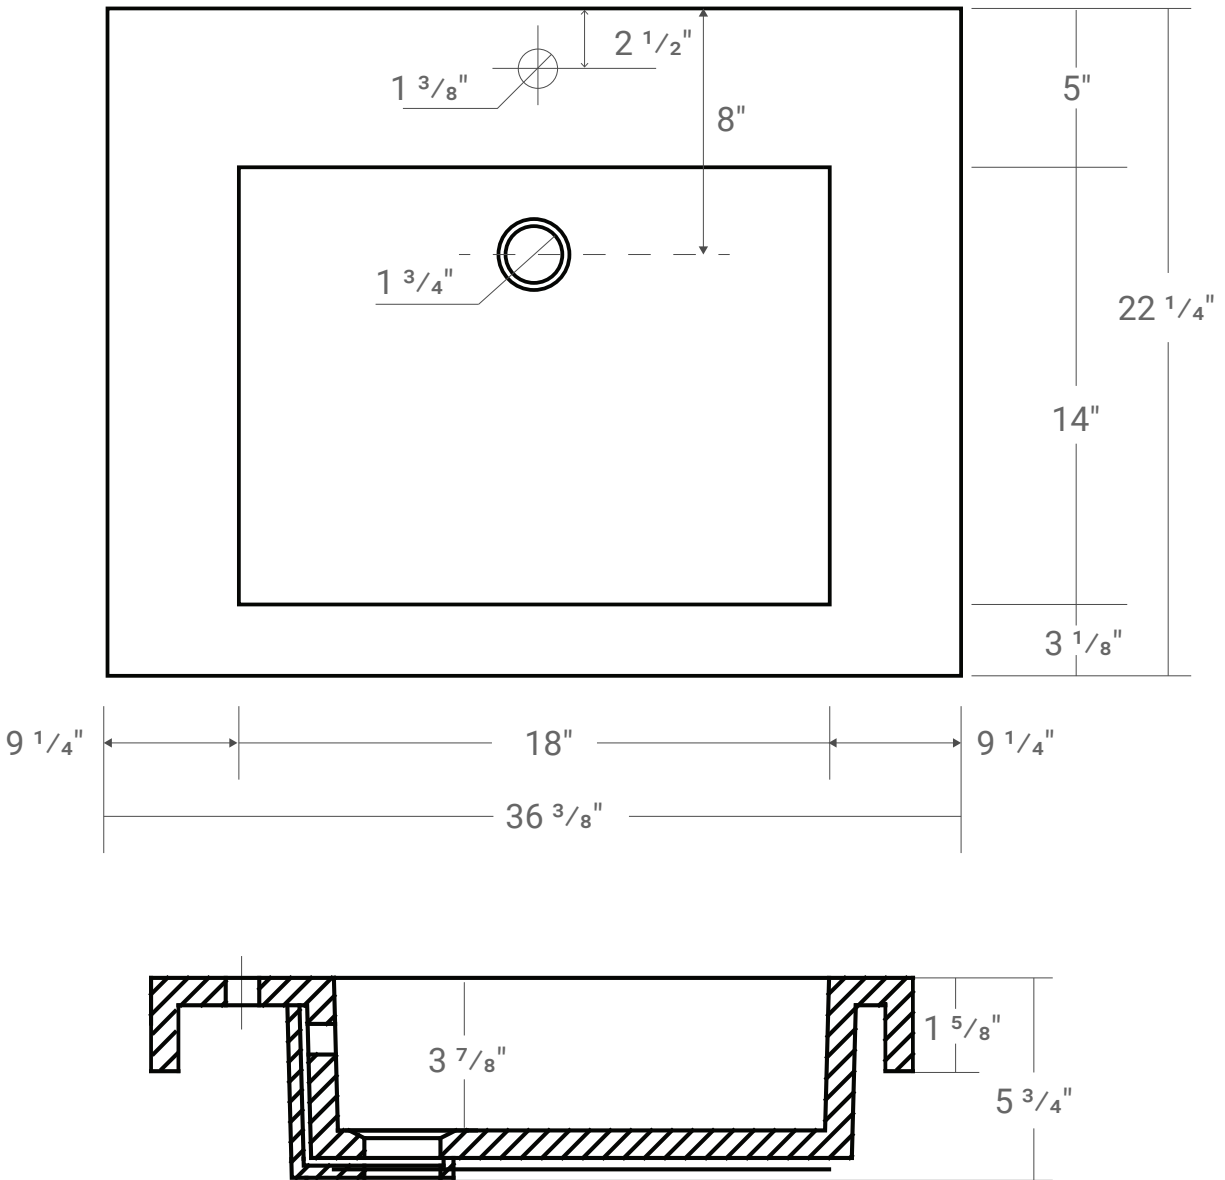

COMPOSITE (PURE) COUNTERTOP SINGLE BOWL | BATHROOM BASIN

***Faucet not Included**

Product #30086

Model: RM-3622CLP

36 $\frac{3}{8}$ " x 22 $\frac{1}{4}$ " x 1 $\frac{5}{8}$ "

Design Features

- Seamless solid surface composite construction formulated from a blend of natural and synthetic materials.
- Non-porous surface is anti-bacterial and easy to clean as well as impact, scratch and stain resistant
- Designed for above counter installation.
- Flat bottom, single centered rectangular bowl.
- 1 year limited manufacturer's warranty included

Product Specifications

- Generous rear faucet deck
- Faucet & drain not included
- Overflow included at back of bowl
- Available with a finished or non-finished back.

Pre-Drilled Faucet Holes

- Single Hole Centered: Add ("-01" to part number)
- 3 Holes @ 4": Add ("-04" to part number)
- 3 Holes @ 8": Add ("-08" to part number)