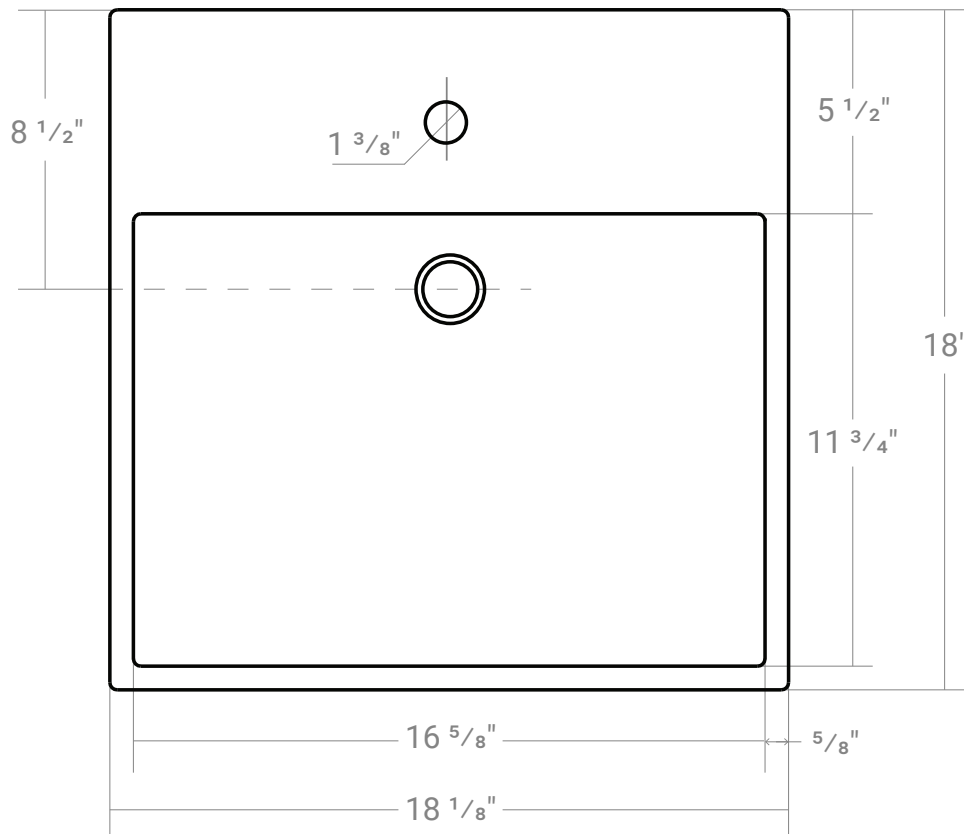

COMPOSITE (PURE) COUNTERTOP SINGLE BOWL | BATHROOM BASIN

***Faucet not Included**

Product #30131

Model: RM-1818C

18 1/8" x 18" x 5"

Design Features

- Seamless solid surface composite construction formulated from a blend of natural and synthetic materials.
- Non-porous surface is anti-bacterial and easy to clean as well as impact, scratch and stain resistant
- Designed for above counter installation.
- Flat bottom, single centered rectangular bowl.
- 1 year limited manufacturer's warranty included

Product Specifications

- Generous rear faucet deck
- Faucet & drain not included
- Overflow included at back of bowl
- Available with a finished or non-finished back.

Pre-Drilled Faucet Holes

- Single Hole Centered: Add ("-01" to part number)
- 3 Holes @ 4": Add ("-04" to part number)
- 3 Holes @ 8": Add ("-08" to part number)