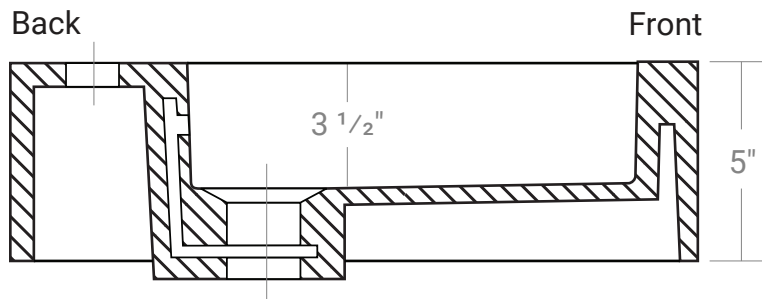

Cut View

Acritec Industries Corp.

27049 Gloucester Way
Langley, B.C. V4W 3Y3

Tel: 604.607.0856

Fax: 604.607.0857

Email: info@acritec.com

Website: www.acritec.com

In keeping with our policy of continuing product improvement, Acritec Industries Corp. reserves the right to change product specifications without notice.

Important

*While we strive to provide accurate measurements for our customers, sometimes mistakes happen. Our goal is to help things run smoothly from shipment to installation, so if you notice any errors in our spec sheets, please let us know.

Our products are handmade & hand finished so you can expect a tolerance of $\pm \frac{1}{4}$ " on all measurements. We strongly recommend waiting until your ordered product is on-site before attempting any rough-in carpentry or plumbing.

If you want to verify any of our measurements, please feel free to call or email us.

*Drawings are not to scale