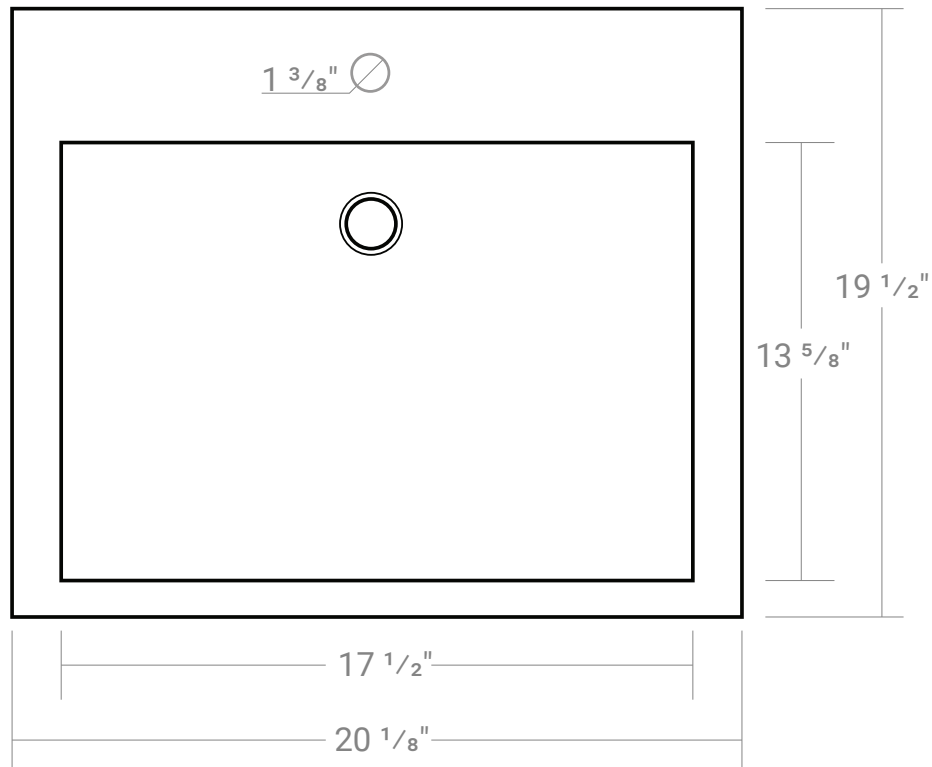

Cut View

Acritec Industries Corp.

27049 Gloucester Way
Langley, B.C. V4W 3Y3

Tel: 604.607.0856

Fax: 604.607.0857

Email: info@acritec.com

Website: www.acritec.com

Important

*While we strive to provide accurate measurements for our customers, sometimes mistakes happen. Our goal is to help things run smoothly from shipment to installation, so if you notice any errors in our spec sheets, please let us know.

Our products are handmade & hand finished so you can expect a tolerance of $\pm \frac{1}{4}$ " on all measurements. We strongly recommend waiting until your ordered product is on-site before attempting any rough-in carpentry or plumbing.

If you want to verify any of our measurements, please feel free to call or email us.

*Drawings are not to scale

In keeping with our policy of continuing product improvement, Acritec Industries Corp. reserves the right to change product specifications without notice.