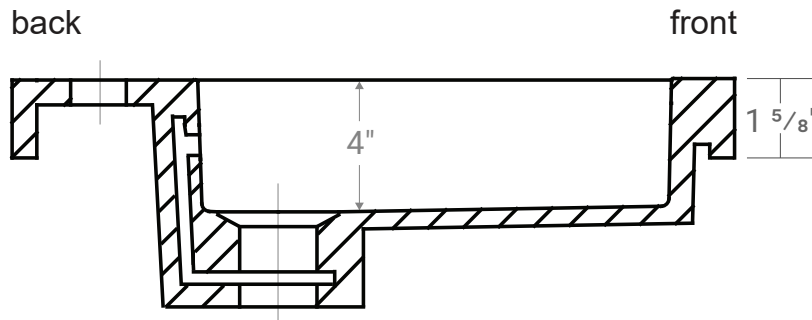

Cut View

Acritec Industries Corp.

27049 Gloucester Way
Langley, B.C. V4W 3Y3

Tel: 604.607.0856

Fax: 604.607.0857

Email: info@acritec.com

Website: www.acritec.com

In keeping with our policy of continuing product improvement, Acritec Industries Corp. reserves the right to change product specifications without notice.

Important

*While we strive to provide accurate measurements for our customers, sometimes mistakes happen. Our goal is to help things run smoothly from shipment to installation, so if you notice any errors in our spec sheets, please let us know.

Our products are handmade & hand finished so you can expect a tolerance of $\pm 1/4"$ on all measurements. We strongly recommend waiting until your ordered product is on-site before attempting any rough-in carpentry or plumbing.

If you want to verify any of our measurements, please feel free to call or email us.

*Drawings are not to scale