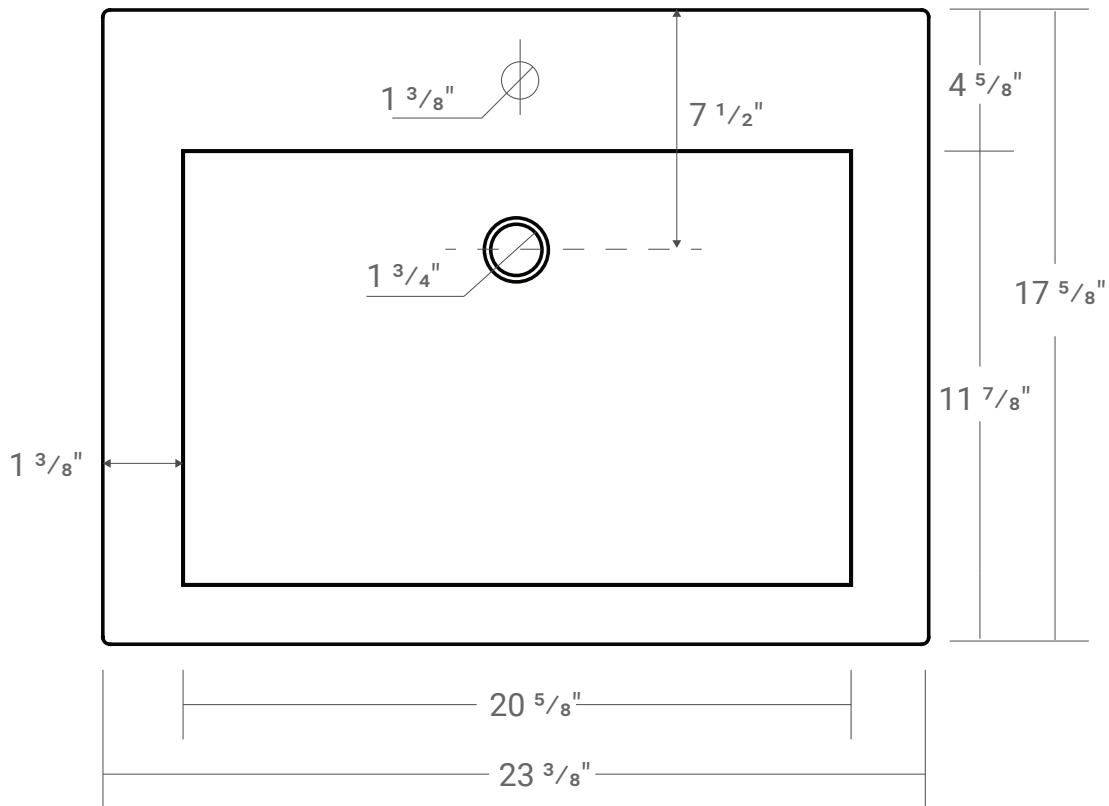

COMPOSITE (PURE) COUNTERTOP SINGLE BOWL | BATHROOM BASIN

***Faucet not Included**

Product #30152

Model: RM-2418CLP

23 $\frac{3}{8}$ " x 17 $\frac{5}{8}$ " x 1 $\frac{5}{8}$ "

Design Features

- Seamless solid surface composite construction formulated from a blend of natural and synthetic materials.
- Non-porous surface is anti-bacterial and easy to clean as well as impact, scratch and stain resistant
- Designed for above counter installation.
- Flat bottom, single centered rectangular bowl.
- 1 year limited manufacturer's warranty included

Product Specifications

- Generous rear faucet deck
- Faucet & drain not included
- Overflow included at back of bowl
- Available with a finished or non-finished back.

Pre-Drilled Faucet Holes

- Single Hole Centered: Add ("-01" to part number)
- 3 Holes @ 4": Add ("-04" to part number)
- 3 Holes @ 8": Add ("-08" to part number)