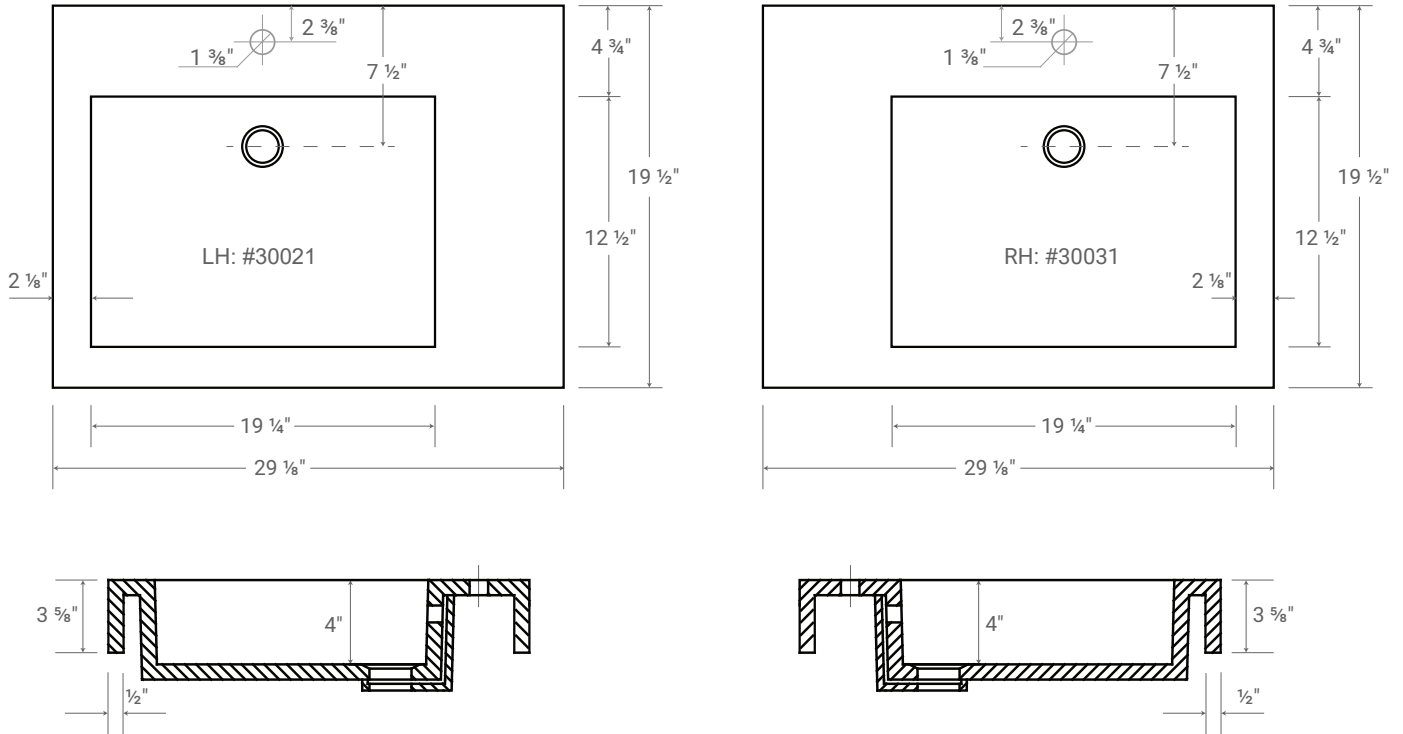

COMPOSITE (PURE) COUNTERTOP SINGLE OFFSET BOWL | BATHROOM BASIN

***Faucet not Included**

Product LH: #30021 | RH: #30031

29 1/8" x 19 1/2" x 3 5/8"

Model: RA-3020

Design Features

- Seamless solid surface composite construction formulated from a blend of natural and synthetic materials.
- Non-porous surface is anti-bacterial and easy to clean as well as impact, scratch and stain resistant
- Designed for above counter installation.
- Flat bottom, single left side rectangular bowl
- 1 year limited manufacturer's warranty included

Product Specifications

- Generous rear faucet deck
- Faucet & drain not included
- Overflow included at back of bowl
- Available with a finished or non-finished back.

Pre-Drilled Faucet Holes

- Single Hole Centered: Add ("-01" to part number)
- 3 Holes @ 4": Add ("-04" to part number)
- 3 Holes @ 8": Add ("-08" to part number)