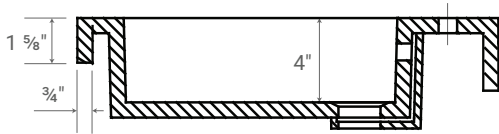

COMPOSITE (PURE) COUNTERTOP SINGLE OFFSET BOWL | BATHROOM BASIN

***Faucet not Included**

Product LH: #30022 | RH: #30032

29 1/8" x 19 1/2" x 1 5/8"

Model: RA-3020LP

Design Features

- Seamless solid surface composite construction formulated from a blend of natural and synthetic materials.
- Non-porous surface is anti-bacterial and easy to clean as well as impact, scratch and stain resistant
- Designed for above counter installation.
- Flat bottom, single left side rectangular bowl
- 1 year limited manufacturer's warranty included

Product Specifications

- Generous rear faucet deck
- Faucet & drain not included
- Overflow included at back of bowl
- Available with a finished or non-finished back.

Pre-Drilled Faucet Holes

- Single Hole Centered: Add ("-01" to part number)
- 3 Holes @ 4": Add ("-04" to part number)
- 3 Holes @ 8": Add ("-08" to part number)