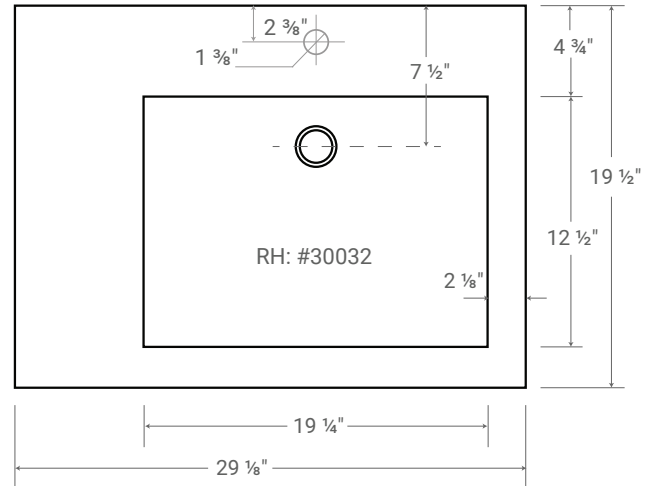

COMPOSITE (PURE) COUNTERTOP SINGLE OFFSET BOWL | BATHROOM BASIN

***Faucet not Included**

Product LH: #30022 | RH: #30032

29 1/8" x 19 1/2" x 1 5/8"

Model: RA-3020LP

Design Features

- Seamless solid surface composite construction formulated from a blend of natural and synthetic materials.
- Non-porous surface is anti-bacterial and easy to clean as well as impact, scratch and stain resistant
- Designed for above counter installation.
- Flat bottom, single left side rectangular bowl
- 1 year limited manufacturer's warranty included

Product Specifications

- Generous rear faucet deck
- Faucet & drain not included
- Overflow included at back of bowl
- Available with a finished or non-finished back.

Pre-Drilled Faucet Holes

- Single Hole Centered: Add ("-01" to part number)
- 3 Holes @ 4": Add ("-04" to part number)
- 3 Holes @ 8": Add ("-08" to part number)