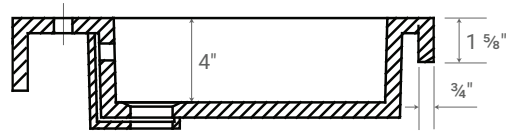

COMPOSITE (PURE) COUNTERTOP SINGLE OFFSET BOWL | BATHROOM BASIN

***Faucet not Included**

Product LH: #30022 | RH: #30032

29 1/8" x 19 1/2" x 1 5/8"

Model: RA-3020LP

Design Features

- Seamless solid surface composite construction formulated from a blend of natural and synthetic materials.
- Non-porous surface is anti-bacterial and easy to clean as well as impact, scratch and stain resistant
- Designed for above counter installation.
- Flat bottom, single left side rectangular bowl
- 1 year limited manufacturer's warranty included

Product Specifications

- Generous rear faucet deck
- Faucet & drain not included
- Overflow included at back of bowl
- Available with a finished or non-finished back.

Pre-Drilled Faucet Holes

- Single Hole Centered: Add ("-01" to part number)
- 3 Holes @ 4": Add ("-04" to part number)
- 3 Holes @ 8": Add ("-08" to part number)