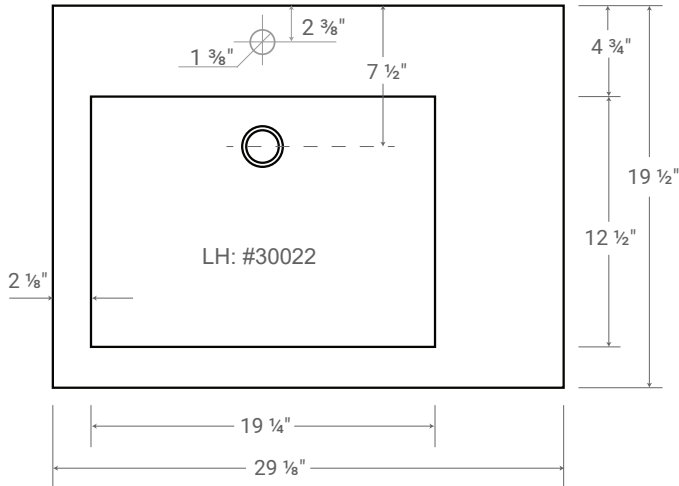

COMPOSITE (PURE) COUNTERTOP SINGLE OFFSET BOWL | BATHROOM BASIN

***Faucet not Included**

Product LH: #30022 | RH: #30032

29 1/8" x 19 1/2" x 1 5/8"

Model: RA-3020LP

Design Features

- Seamless solid surface composite construction formulated from a blend of natural and synthetic materials.
- Non-porous surface is anti-bacterial and easy to clean as well as impact, scratch and stain resistant
- Designed for above counter installation.
- Flat bottom, single left side rectangular bowl
- 1 year limited manufacturer's warranty included

Product Specifications

- Generous rear faucet deck
- Faucet & drain not included
- Overflow included at back of bowl
- Available with a finished or non-finished back.

Pre-Drilled Faucet Holes

- Single Hole Centered: Add ("-01" to part number)
- 3 Holes @ 4": Add ("-04" to part number)
- 3 Holes @ 8": Add ("-08" to part number)