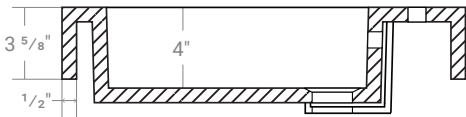

Acritec Industries Corp.

27049 Gloucester Way
Langley, B.C. V4W 3Y3

Tel: 604.607.0856

Fax: 604.607.0857

Email: info@acritec.com

Website: www.acritec.com

In keeping with our policy of continuing product improvement, Acritec Industries Corp. reserves the right to change product specifications without notice.

Important

*While we strive to provide accurate measurements for our customers, sometimes mistakes happen. Our goal is to help things run smoothly from shipment to installation, so if you notice any errors in our spec sheets, please let us know.

Our products are handmade & hand finished so you can expect a tolerance of $\pm 1/4"$ on all measurements. We strongly recommend waiting until your ordered product is on-site before attempting any rough-in carpentry or plumbing.

If you want to verify any of our measurements, please feel free to call or email us.

*Drawings are not to scale