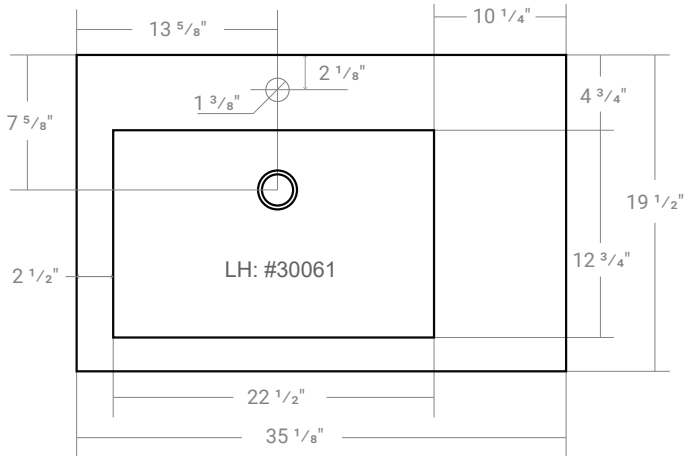

Acritec Industries Corp.

27049 Gloucester Way
Langley, B.C. V4W 3Y3

Tel: 604.607.0856

Fax: 604.607.0857

Email: info@acritec.com

Website: www.acritec.com

In keeping with our policy of continuing product improvement, Acritec Industries Corp. reserves the right to change product specifications without notice.

Important

*While we strive to provide accurate measurements for our customers, sometimes mistakes happen. Our goal is to help things run smoothly from shipment to installation, so if you notice any errors in our spec sheets, please let us know.

Our products are handmade & hand finished so you can expect a tolerance of $\pm 1/4"$ on all measurements. We strongly recommend waiting until your ordered product is on-site before attempting any rough-in carpentry or plumbing.

If you want to verify any of our measurements, please feel free to call or email us.

*Drawings are not to scale