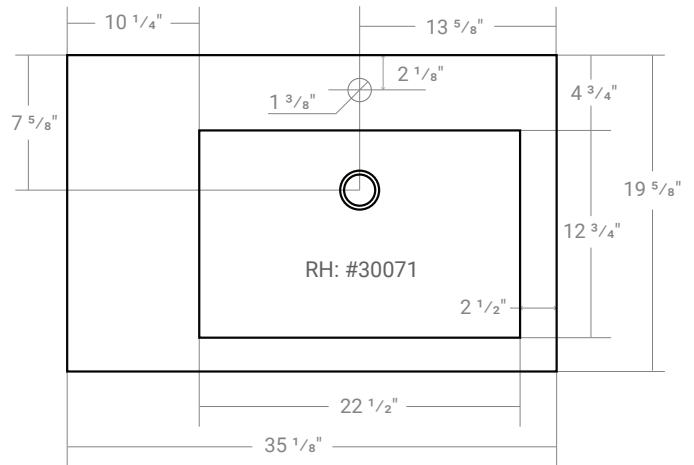

Acritec Industries Corp.

27049 Gloucester Way
Langley, B.C. V4W 3Y3

Tel: 604.607.0856

Fax: 604.607.0857

Email: info@acritec.com

Website: www.acritec.com

In keeping with our policy of continuing product improvement, Acritec Industries Corp. reserves the right to change product specifications without notice.

Important

*While we strive to provide accurate measurements for our customers, sometimes mistakes happen. Our goal is to help things run smoothly from shipment to installation, so if you notice any errors in our spec sheets, please let us know.

Our products are handmade & hand finished so you can expect a tolerance of $\pm 1/4"$ on all measurements. We strongly recommend waiting until your ordered product is on-site before attempting any rough-in carpentry or plumbing.

If you want to verify any of our measurements, please feel free to call or email us.

*Drawings are not to scale