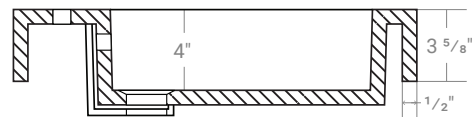

Acritec Industries Corp.

27049 Gloucester Way
Langley, B.C. V4W 3Y3

Tel: 604.607.0856

Fax: 604.607.0857

Email: info@acritec.com

Website: www.acritec.com

In keeping with our policy of continuing product improvement, Acritec Industries Corp. reserves the right to change product specifications without notice.

Important

*While we strive to provide accurate measurements for our customers, sometimes mistakes happen. Our goal is to help things run smoothly from shipment to installation, so if you notice any errors in our spec sheets, please let us know.

Our products are handmade & hand finished so you can expect a tolerance of $\pm 1/4"$ on all measurements. We strongly recommend waiting until your ordered product is on-site before attempting any rough-in carpentry or plumbing.

If you want to verify any of our measurements, please feel free to call or email us.

*Drawings are not to scale