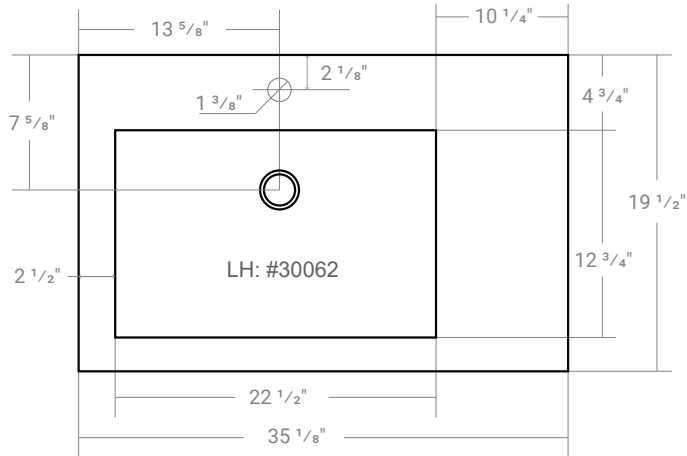

COMPOSITE (PURE) COUNTERTOP SINGLE OFFSET BOWL | BATHROOM BASIN

***Faucet not Included**

Product LH: #30062 | RH: #30072

35 1/8" x 19 1/2" x 1 5/8"

Model: RA-3620LP

Design Features

- Seamless solid surface composite construction formulated from a blend of natural and synthetic materials.
- Non-porous surface is anti-bacterial and easy to clean as well as impact, scratch and stain resistant
- Designed for above counter installation.
- Flat bottom, single left side rectangular bowl
- 1 year limited manufacturer's warranty included

Product Specifications

- Generous rear faucet deck
- Faucet & drain not included
- Overflow included at back of bowl
- Available with a finished or non-finished back.

Pre-Drilled Faucet Holes

- Single Hole Centered: Add ("-01" to part number)
- 3 Holes @ 4": Add ("-04" to part number)
- 3 Holes @ 8": Add ("-08" to part number)