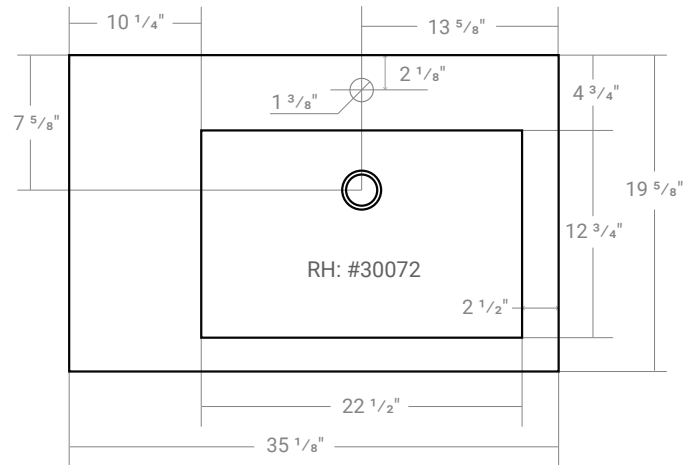

COMPOSITE (PURE) COUNTERTOP SINGLE OFFSET BOWL | BATHROOM BASIN

***Faucet not Included**

Product LH: #30062 | RH: #30072

35 1/8" x 19 1/2" x 1 5/8"

Model: RA-3620LP

Design Features

- Seamless solid surface composite construction formulated from a blend of natural and synthetic materials.
- Non-porous surface is anti-bacterial and easy to clean as well as impact, scratch and stain resistant
- Designed for above counter installation.
- Flat bottom, single left side rectangular bowl
- 1 year limited manufacturer's warranty included

Product Specifications

- Generous rear faucet deck
- Faucet & drain not included
- Overflow included at back of bowl
- Available with a finished or non-finished back.

Pre-Drilled Faucet Holes

- Single Hole Centered: Add ("-01" to part number)
- 3 Holes @ 4": Add ("-04" to part number)
- 3 Holes @ 8": Add ("-08" to part number)