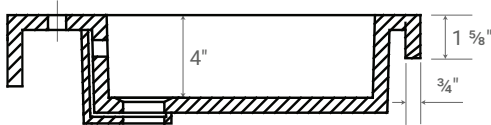

Acritec Industries Corp.

27049 Gloucester Way
Langley, B.C. V4W 3Y3

Tel: 604.607.0856

Fax: 604.607.0857

Email: info@acritec.com

Website: www.acritec.com

In keeping with our policy of continuing product improvement, Acritec Industries Corp. reserves the right to change product specifications without notice.

Important

*While we strive to provide accurate measurements for our customers, sometimes mistakes happen. Our goal is to help things run smoothly from shipment to installation, so if you notice any errors in our spec sheets, please let us know.

Our products are handmade & hand finished so you can expect a tolerance of $\pm 1/4"$ on all measurements. We strongly recommend waiting until your ordered product is on-site before attempting any rough-in carpentry or plumbing.

If you want to verify any of our measurements, please feel free to call or email us.

*Drawings are not to scale