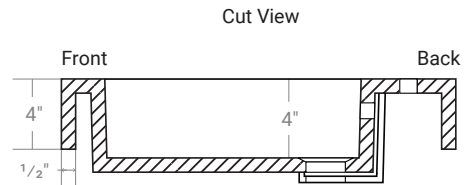

COMPOSITE (PURE) COUNTERTOP SINGLE OFFSET BOWL | BATHROOM BASIN

***Faucet not Included**

Product LH: #30101 | RH: #30111

47" x 19 3/8" x 4" Model: RA-4720

Design Features

- Seamless solid surface composite construction formulated from a blend of natural and synthetic materials.
- Non-porous surface is anti-bacterial and easy to clean as well as impact, scratch and stain resistant
- Designed for above counter installation.
- Flat bottom, single left side rectangular bowl
- 1 year limited manufacturer's warranty included

Product Specifications

- Generous rear faucet deck
- Faucet & drain not included
- Overflow included at back of bowl
- Available with a finished or non-finished back.

Pre-Drilled Faucet Holes

- Single Hole Centered: Add ("-01" to part number)
- 3 Holes @ 4": Add ("-04" to part number)
- 3 Holes @ 8": Add ("-08" to part number)