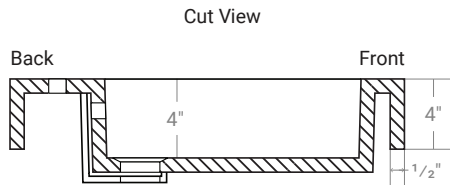

COMPOSITE (PURE) COUNTERTOP SINGLE OFFSET BOWL | BATHROOM BASIN

***Faucet not Included**

Product LH: #30101 | RH: #30111

47" x 19 3/8" x 4" Model: RA-4720

Design Features

- Seamless solid surface composite construction formulated from a blend of natural and synthetic materials.
- Non-porous surface is anti-bacterial and easy to clean as well as impact, scratch and stain resistant
- Designed for above counter installation.
- Flat bottom, single left side rectangular bowl
- 1 year limited manufacturer's warranty included

Product Specifications

- Generous rear faucet deck
- Faucet & drain not included
- Overflow included at back of bowl
- Available with a finished or non-finished back.

Pre-Drilled Faucet Holes

- Single Hole Centered: Add ("-01" to part number)
- 3 Holes @ 4": Add ("-04" to part number)
- 3 Holes @ 8": Add ("-08" to part number)