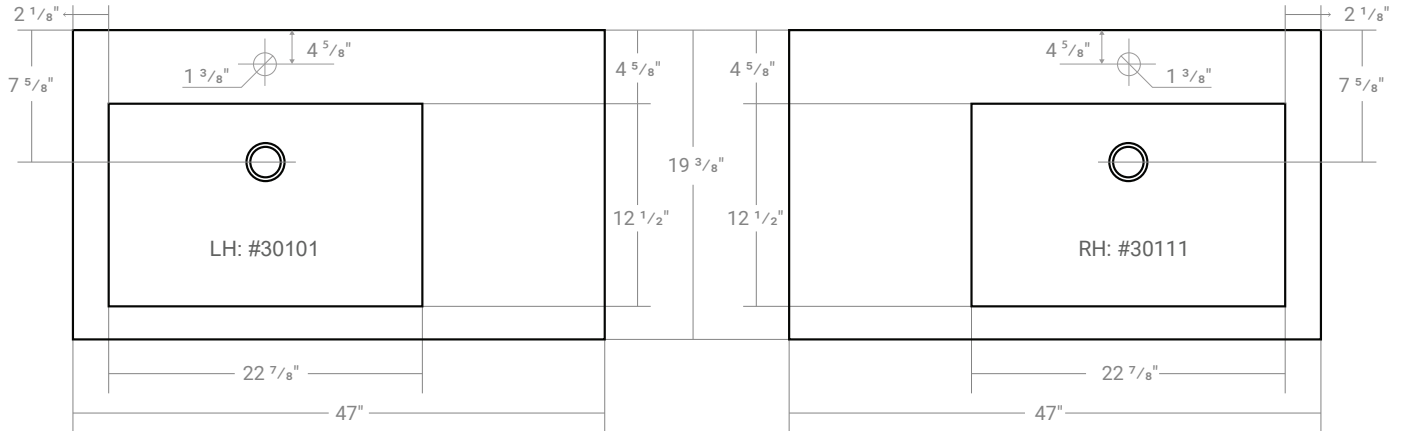

COMPOSITE (PURE) COUNTERTOP SINGLE OFFSET BOWL | BATHROOM BASIN

***Faucet not Included**

Product LH: #30101 | RH: #30111

47" x 19 3/8" x 4" Model: RA-4720

Design Features

- Seamless solid surface composite construction formulated from a blend of natural and synthetic materials.
- Non-porous surface is anti-bacterial and easy to clean as well as impact, scratch and stain resistant
- Designed for above counter installation.
- Flat bottom, single left side rectangular bowl
- 1 year limited manufacturer's warranty included

Product Specifications

- Generous rear faucet deck
- Faucet & drain not included
- Overflow included at back of bowl
- Available with a finished or non-finished back.

Pre-Drilled Faucet Holes

- Single Hole Centered: Add ("-01" to part number)
- 3 Holes @ 4": Add ("-04" to part number)
- 3 Holes @ 8": Add ("-08" to part number)