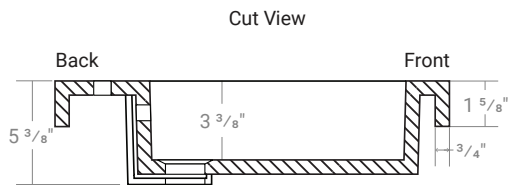

COMPOSITE (PURE) COUNTERTOP SINGLE OFFSET BOWL | BATHROOM BASIN

***Faucet not Included**

Product LH: #30102 | RH: #30112

47" x 19 ³/₈" x 1 ⁵/₈" Model: RA-4720LP

Design Features

- Seamless solid surface composite construction formulated from a blend of natural and synthetic materials.
- Non-porous surface is anti-bacterial and easy to clean as well as impact, scratch and stain resistant
- Designed for above counter installation.
- Flat bottom, single left side rectangular bowl
- 1 year limited manufacturer's warranty included

Product Specifications

- Generous rear faucet deck
- Faucet & drain not included
- Overflow included at back of bowl
- Available with a finished or non-finished back.

Pre-Drilled Faucet Holes

- Single Hole Centered: Add ("-01" to part number)
- 3 Holes @ 4": Add ("-04" to part number)
- 3 Holes @ 8": Add ("-08" to part number)