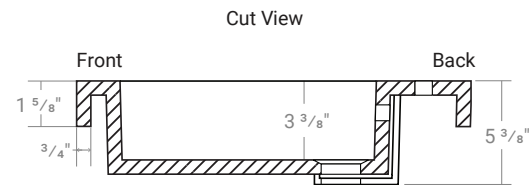

COMPOSITE (PURE) COUNTERTOP SINGLE OFFSET BOWL | BATHROOM BASIN

***Faucet not Included**

Product LH: #30102 | RH: #30112

47" x 19 ³/₈" x 1 ⁵/₈" Model: RA-4720LP

Design Features

- Seamless solid surface composite construction formulated from a blend of natural and synthetic materials.
- Non-porous surface is anti-bacterial and easy to clean as well as impact, scratch and stain resistant
- Designed for above counter installation.
- Flat bottom, single left side rectangular bowl
- 1 year limited manufacturer's warranty included

Product Specifications

- Generous rear faucet deck
- Faucet & drain not included
- Overflow included at back of bowl
- Available with a finished or non-finished back.

Pre-Drilled Faucet Holes

- Single Hole Centered: Add ("-01" to part number)
- 3 Holes @ 4": Add ("-04" to part number)
- 3 Holes @ 8": Add ("-08" to part number)