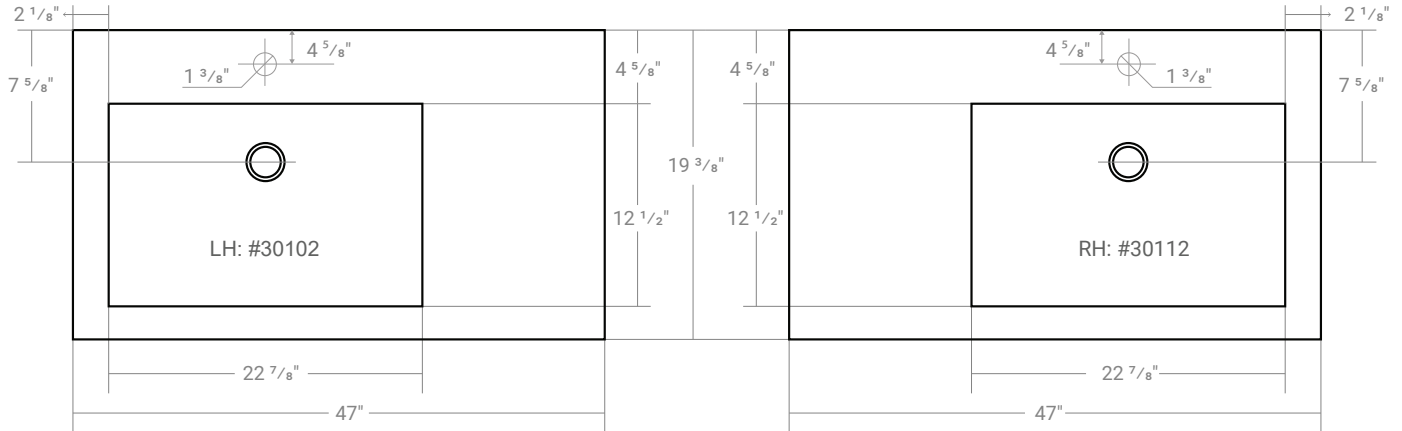

COMPOSITE (PURE) COUNTERTOP SINGLE OFFSET BOWL | BATHROOM BASIN

***Faucet not Included**

Product LH: #30102 | RH: #30112

47" x 19 ³/₈" x 1 ⁵/₈" Model: RA-4720LP

Design Features

- Seamless solid surface composite construction formulated from a blend of natural and synthetic materials.
- Non-porous surface is anti-bacterial and easy to clean as well as impact, scratch and stain resistant
- Designed for above counter installation.
- Flat bottom, single left side rectangular bowl
- 1 year limited manufacturer's warranty included

Product Specifications

- Generous rear faucet deck
- Faucet & drain not included
- Overflow included at back of bowl
- Available with a finished or non-finished back.

Pre-Drilled Faucet Holes

- Single Hole Centered: Add ("-01" to part number)
- 3 Holes @ 4": Add ("-04" to part number)
- 3 Holes @ 8": Add ("-08" to part number)