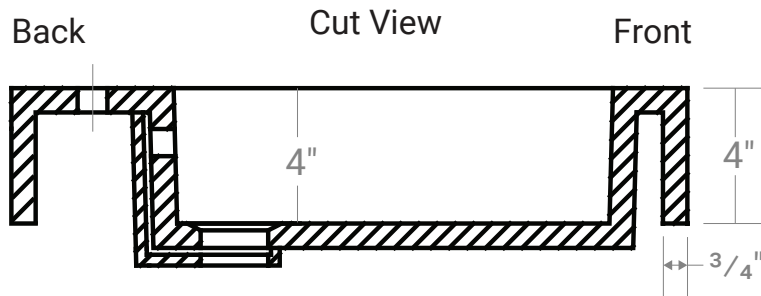

COMPOSITE (PURE) COUNTERTOP

***Faucet not Included**

DOUBLE BOWL | BATHROOM BASIN

Product #30121

54 ¾" x 19 ½" x 4" Model: RA-5520

Design Features

- Seamless solid surface composite construction formulated from a blend of natural and synthetic materials.
- Non-porous surface is anti-bacterial and easy to clean as well as impact, scratch and stain resistant
- Designed for above counter installation.
- Flat bottom, single left side rectangular bowl
- 1 year limited manufacturer's warranty included

Product Specifications

- Generous rear faucet deck
- Faucet & drain not included
- Overflow included at back of bowl
- Available with a finished or non-finished back.

Pre-Drilled Faucet Holes

- Single Hole Centered: Add ("-01" to part number)
- 3 Holes @ 4": Add ("-04" to part number)
- 3 Holes @ 8": Add ("-08" to part number)