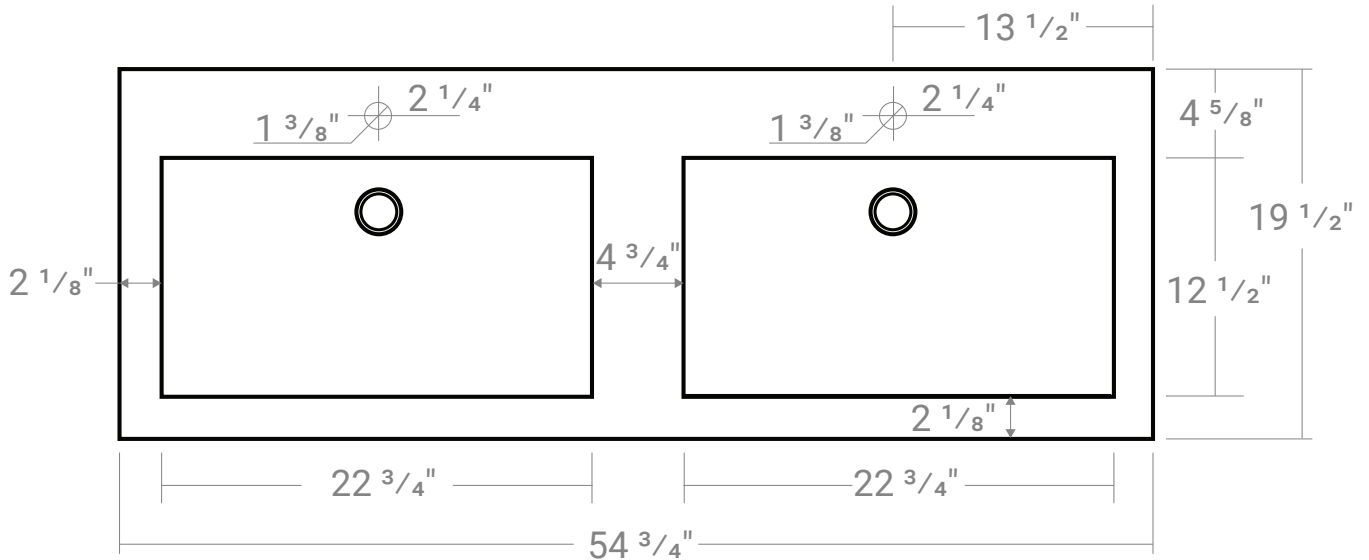

COMPOSITE (PURE) COUNTERTOP

***Faucet not Included**

DOUBLE BOWL | BATHROOM BASIN

Product #30121

54 ¾" x 19 ½" x 4" Model: RA-5520

Design Features

- Seamless solid surface composite construction formulated from a blend of natural and synthetic materials.
- Non-porous surface is anti-bacterial and easy to clean as well as impact, scratch and stain resistant
- Designed for above counter installation.
- Flat bottom, single left side rectangular bowl
- 1 year limited manufacturer's warranty included

Product Specifications

- Generous rear faucet deck
- Faucet & drain not included
- Overflow included at back of bowl
- Available with a finished or non-finished back.

Pre-Drilled Faucet Holes

- Single Hole Centered: Add ("-01" to part number)
- 3 Holes @ 4": Add ("-04" to part number)
- 3 Holes @ 8": Add ("-08" to part number)