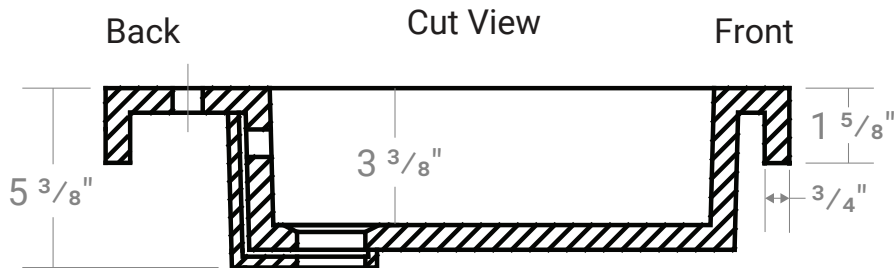

COMPOSITE (PURE) COUNTERTOP DOUBLE BOWL | BATHROOM BASIN

***Faucet not Included**

Product #30122

54 $\frac{3}{4}$ " x 19 $\frac{1}{2}$ " x 1 $\frac{5}{8}$ "

Model: RA-5520LP

Design Features

- Seamless solid surface composite construction formulated from a blend of natural and synthetic materials.
- Non-porous surface is anti-bacterial and easy to clean as well as impact, scratch and stain resistant
- Designed for above counter installation.
- Flat bottom, single left side rectangular bowl
- 1 year limited manufacturer's warranty included

Product Specifications

- Generous rear faucet deck
- Faucet & drain not included
- Overflow included at back of bowl
- Available with a finished or non-finished back.

Pre-Drilled Faucet Holes

- Single Hole Centered: Add ("-01" to part number)
- 3 Holes @ 4": Add ("-04" to part number)
- 3 Holes @ 8": Add ("-08" to part number)