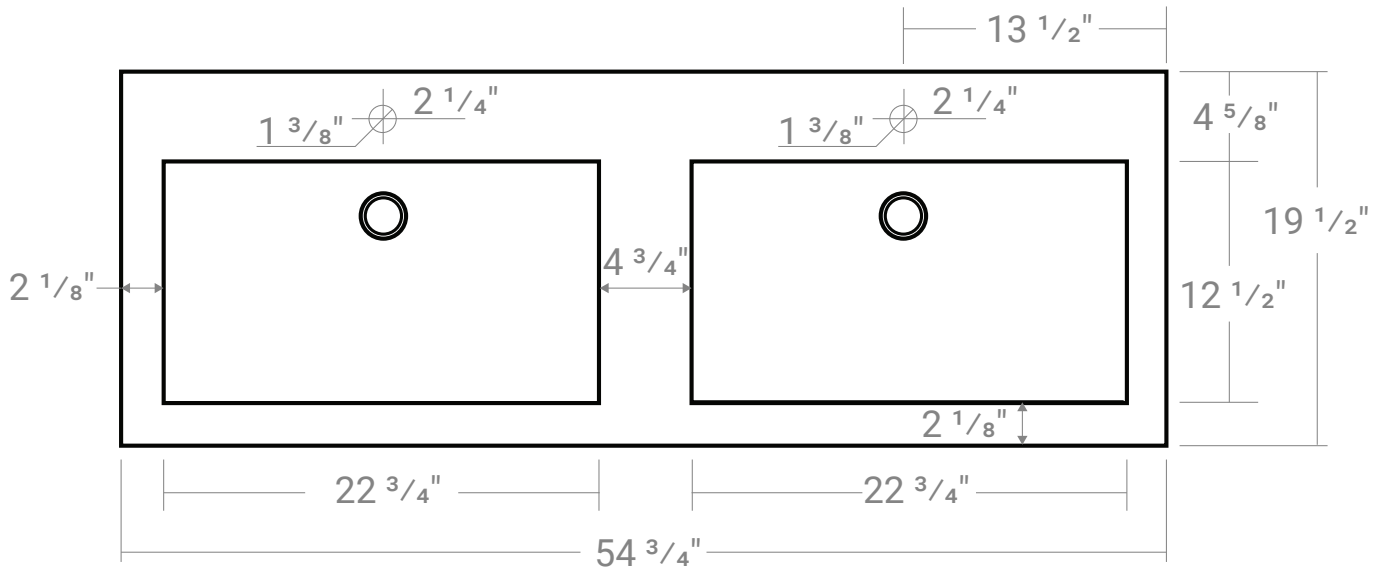

COMPOSITE (PURE) COUNTERTOP DOUBLE BOWL | BATHROOM BASIN

***Faucet not Included**

Product #30122

54 $\frac{3}{4}$ " x 19 $\frac{1}{2}$ " x 1 $\frac{5}{8}$ "

Model: RA-5520LP

Design Features

- Seamless solid surface composite construction formulated from a blend of natural and synthetic materials.
- Non-porous surface is anti-bacterial and easy to clean as well as impact, scratch and stain resistant
- Designed for above counter installation.
- Flat bottom, single left side rectangular bowl
- 1 year limited manufacturer's warranty included

Product Specifications

- Generous rear faucet deck
- Faucet & drain not included
- Overflow included at back of bowl
- Available with a finished or non-finished back.

Pre-Drilled Faucet Holes

- Single Hole Centered: Add ("-01" to part number)
- 3 Holes @ 4": Add ("-04" to part number)
- 3 Holes @ 8": Add ("-08" to part number)