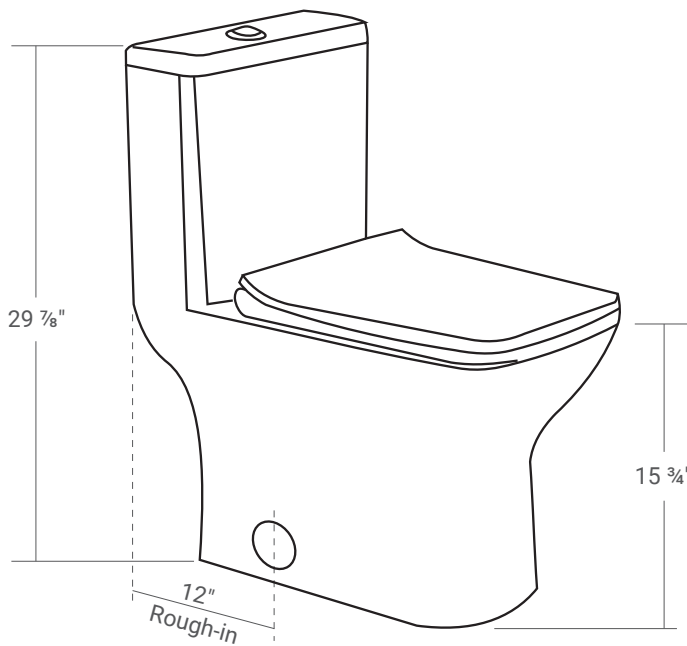

31201-BLK

Square Front Single Flush

25 ¼" x 15 ⅛" x 29 ⅞"

4.8 Litres per Flush

- Ceramic toilet with durable glazed finish throughout.
- Matte black finish
- Chrome-plated top button
- Soft-closing seat and lid included.
- Jet siphonic flushing function.
- 1 year limited manufacturer's warranty included.