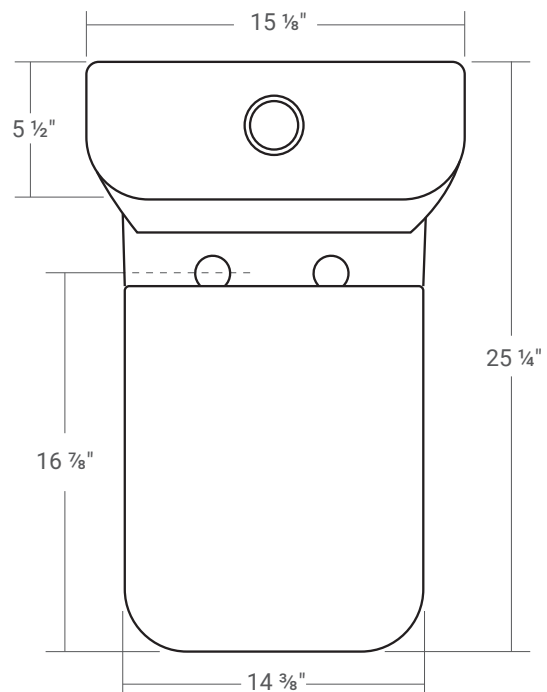

31201-BLK

Square Front Single Flush

25 ¼" x 15 ⅛" x 29 ⅞"

4.8 Litres per Flush

- Ceramic toilet with durable glazed finish throughout.
- Matte black finish
- Chrome-plated top button
- Soft-closing seat and lid included.
- Jet siphonic flushing function.
- 1 year limited manufacturer's warranty included.