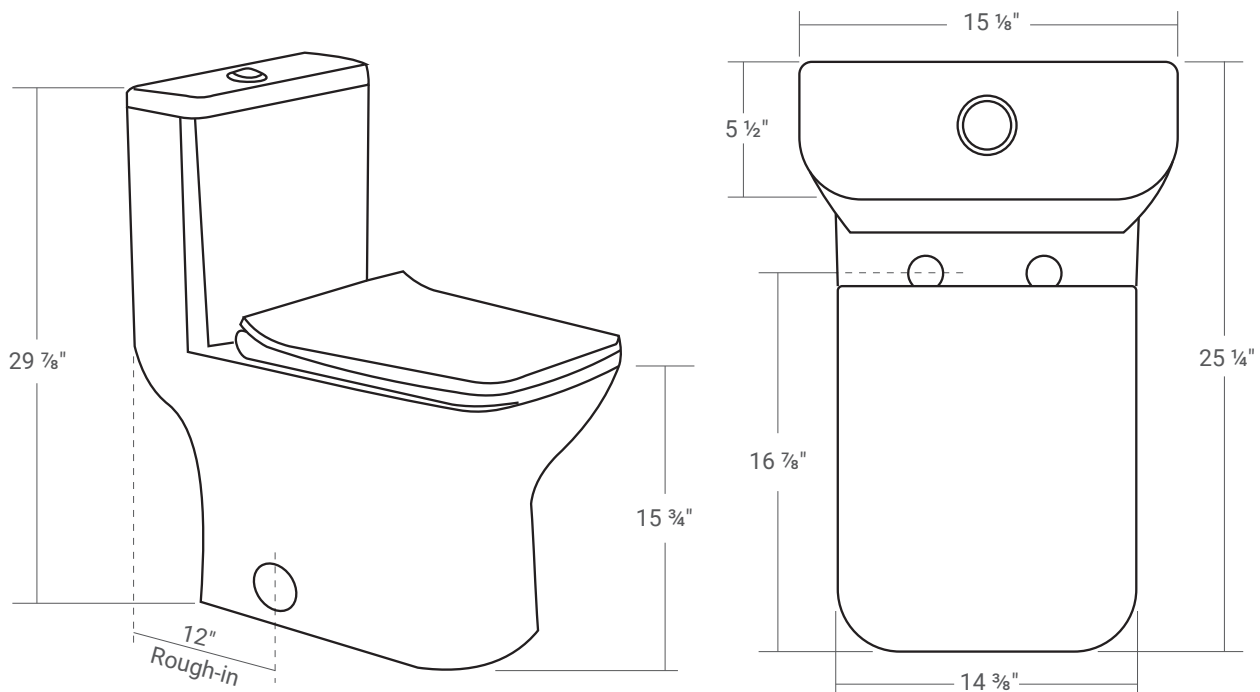

## Square Front Single Flush

25 1/4" x 15 1/8" x 29 7/8"

4.8 Litres per Flush

- Ceramic toilet with durable glazed finish throughout.
- Chrome-plated top button
- Soft-closing seat and lid included.
- Jet siphonic flushing function.
- 1 year limited manufacturer's warranty included.