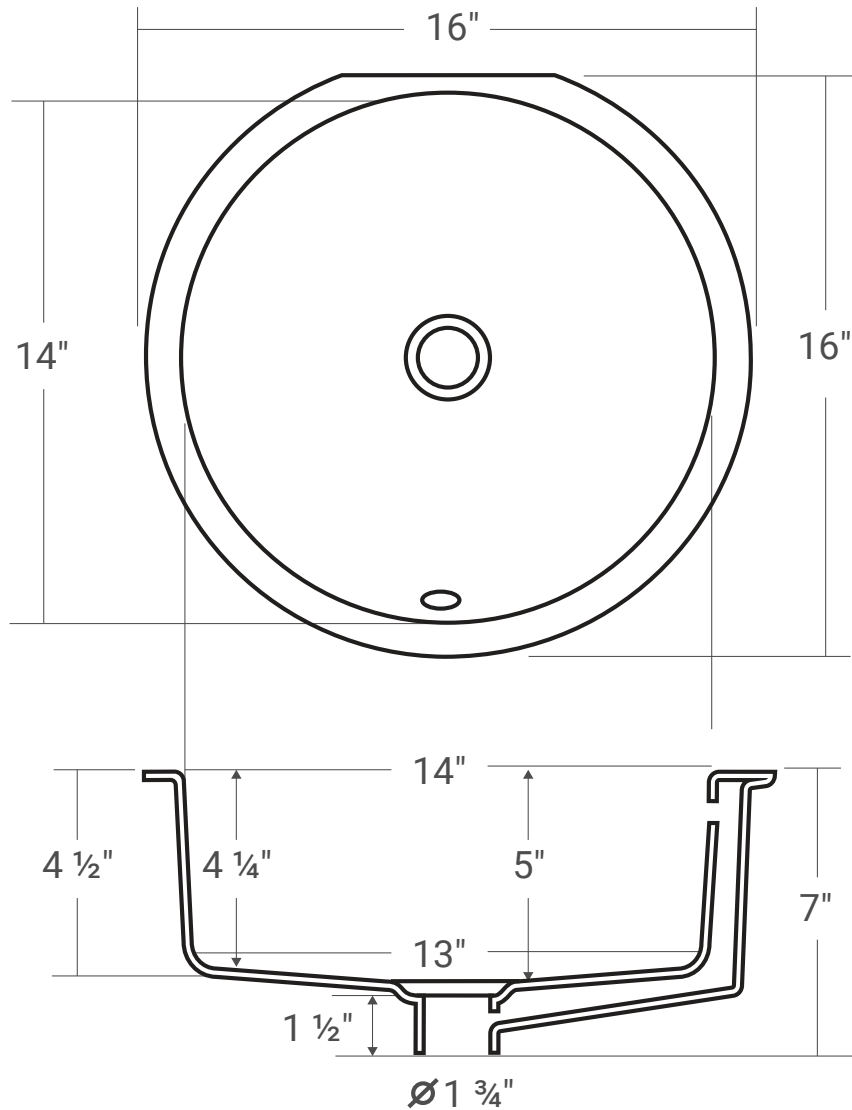

## **36981C**

ROUND PORCELAIN UNDERMOUNT BATHROOM BASIN

---

16" x 16" x 7"

### **Product Specifications**

- Available in white
- Round bowl.
- Drain not included
- Installation brackets sold separately. Item # 04000.
- 1 year limited manufacturer's warranty included.

**COUNTERTOP CUT-OUT:**

It is recommended that the hole for the sink be cut 1/2" x 1/2" smaller than the inside bowl dimensions.

**Acritec Industries Corp.**

27049 Gloucester Way  
Langley, B.C. V4W 3Y3

**Tel:** 604.607.0856