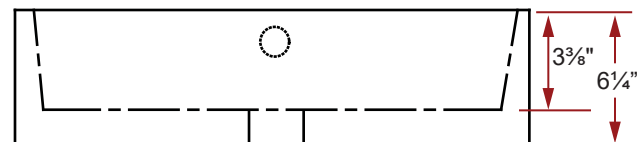

SINK DIMENSIONS

- Diagrams not to scale.
- All measurements $\pm 1/4$ ".