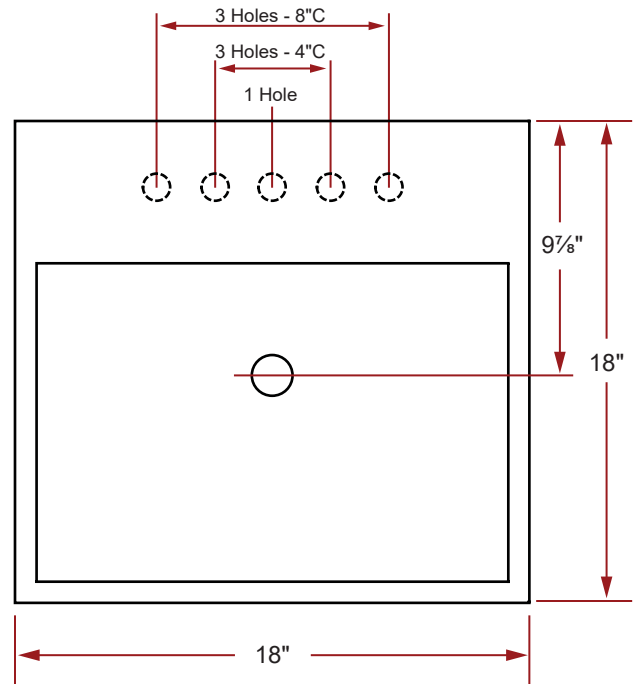

### SQUARE PORCELAIN COUNTERTOP BATHROOM BASINS

**18" x 18" x 5<sup>3</sup>/<sub>8</sub>"**

36501 - 1 Hole  
36504 - 3 Holes at a 4-Inch Centerset  
36508 - 3 Holes at an 8-Inch Widespread

#### PRODUCT SPECIFICATIONS

- Available in white.
- Square bowl with a flat bottom.
- Overflow located at the back of the sink.
- Net sink weight: 35 lbs.
- Faucet and drain not included.
- 1 year limited manufacturer's warranty included.

#### SINK DIMENSIONS

- Diagrams not to scale.
- All measurements  $\pm 1/4$ ".

This sink complies with CSA Standards

In keeping with our policy of continuing product improvement, Acri-Tec Industries Corp. reserves the right to change product specifications without notice.