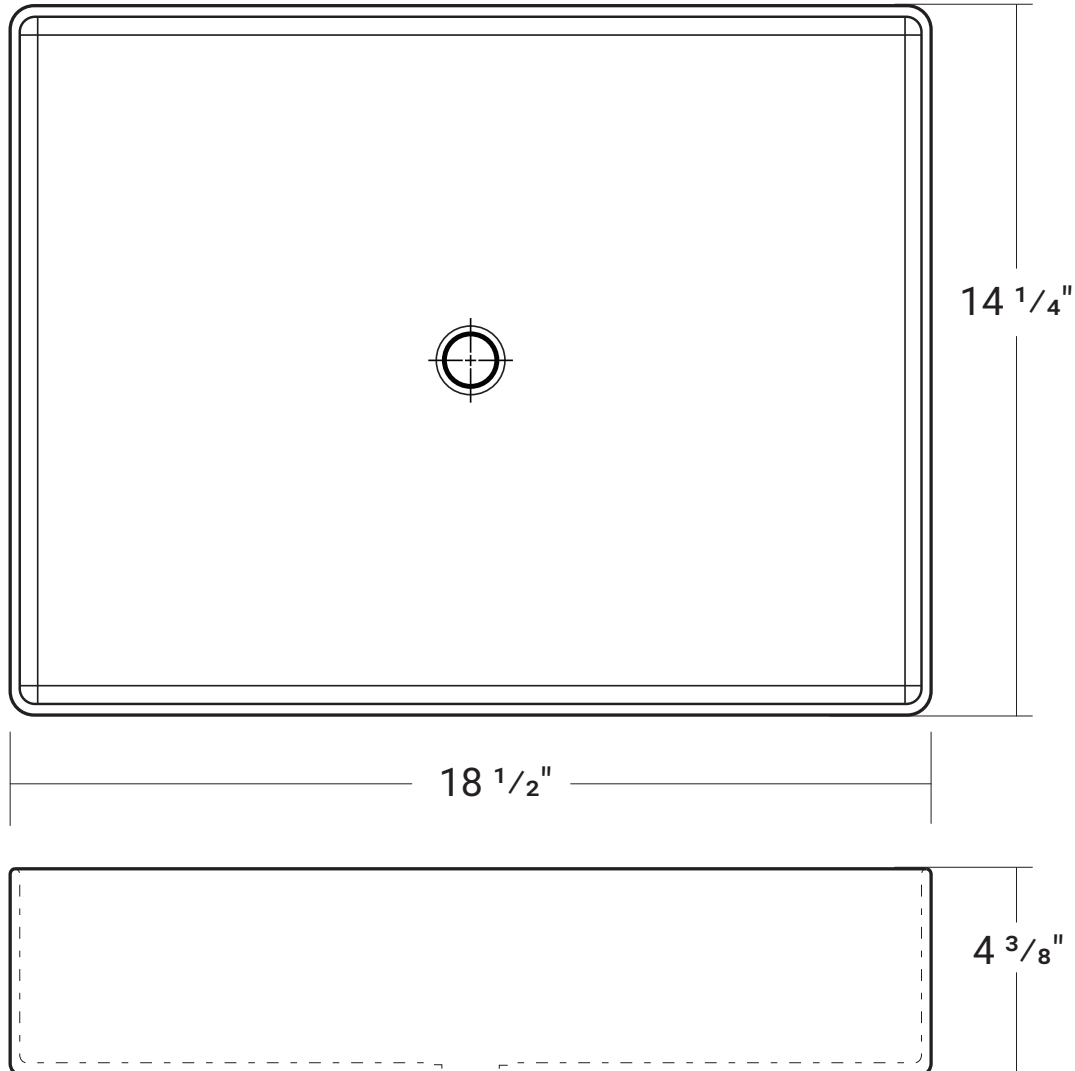

Acritec Industries Corp.

27049 Gloucester Way
Langley, B.C. V4W 3Y3

Tel: 604.607.0856

Fax: 604.607.0857

Email: info@acritec.com

Website: www.acritec.com

In keeping with our policy of continuing product improvement, Acritec Industries Corp. reserves the right to change product specifications without notice.

Important

*While we strive to provide accurate measurements for our customers, sometimes mistakes happen. Our goal is to help things run smoothly from shipment to installation, so if you notice any errors in our spec sheets, please let us know.

Our products are handmade & hand finished so you can expect a tolerance of $\pm \frac{1}{4}$ " on all measurements. We strongly recommend waiting until your ordered product is on-site before attempting any rough-in carpentry or plumbing.

If you want to verify any of our measurements, please feel free to call or email us.

*Drawings are not to scale