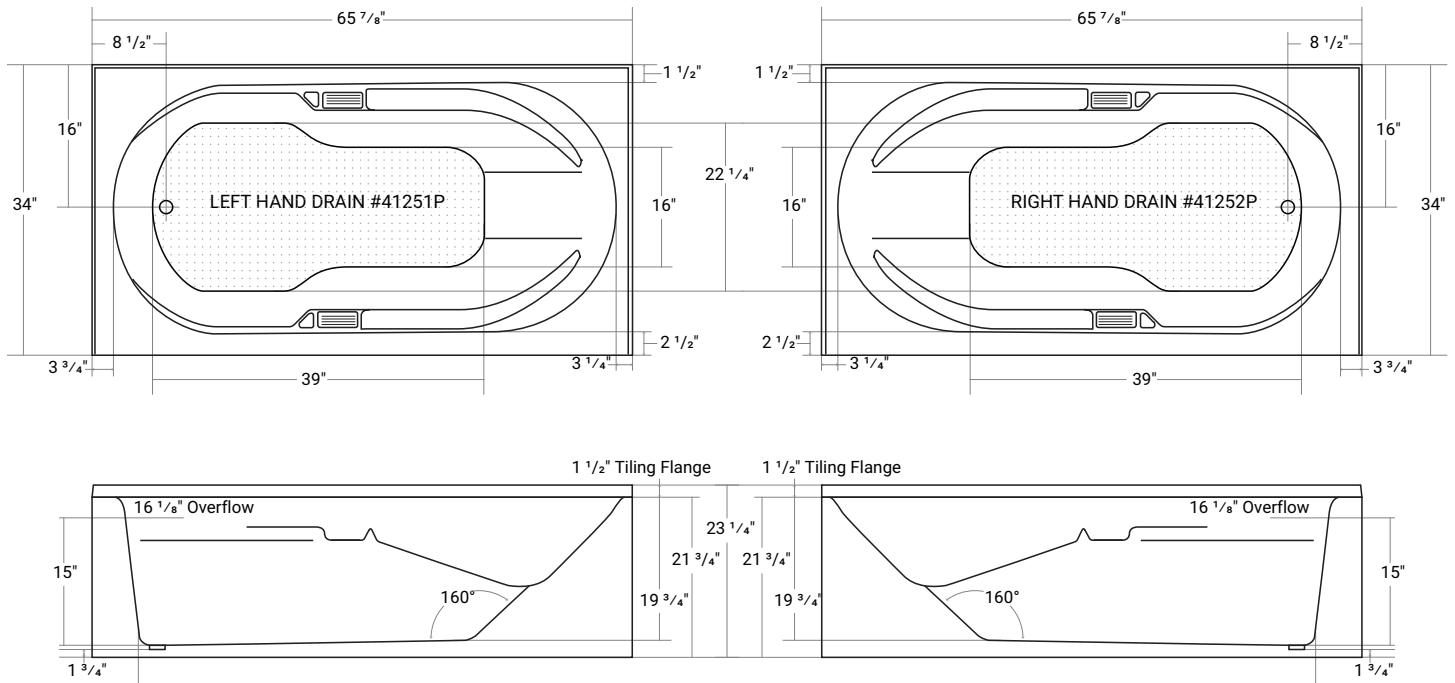

Acritec Industries Corp.

27049 Gloucester Way
Langley, B.C. V4W 3Y3

Tel: 604.607.0856

Fax: 604.607.0857

Email: info@acritec.com

Website: www.acritec.com

In keeping with our policy of continuing product improvement, Acritec Industries Corp. reserves the right to change product specifications without notice.

Important

*While we strive to provide accurate measurements for our customers, sometimes mistakes happen. Our goal is to help things run smoothly from shipment to installation, so if you notice any errors in our spec sheets, please let us know.

Our products are handmade & hand finished so you can expect a tolerance of $\pm \frac{1}{4}$ " on all measurements. We strongly recommend waiting until your ordered product is on-site before attempting any rough-in carpentry or plumbing.

If you want to verify any of our measurements, please feel free to call or email us.

*Drawings are not to scale