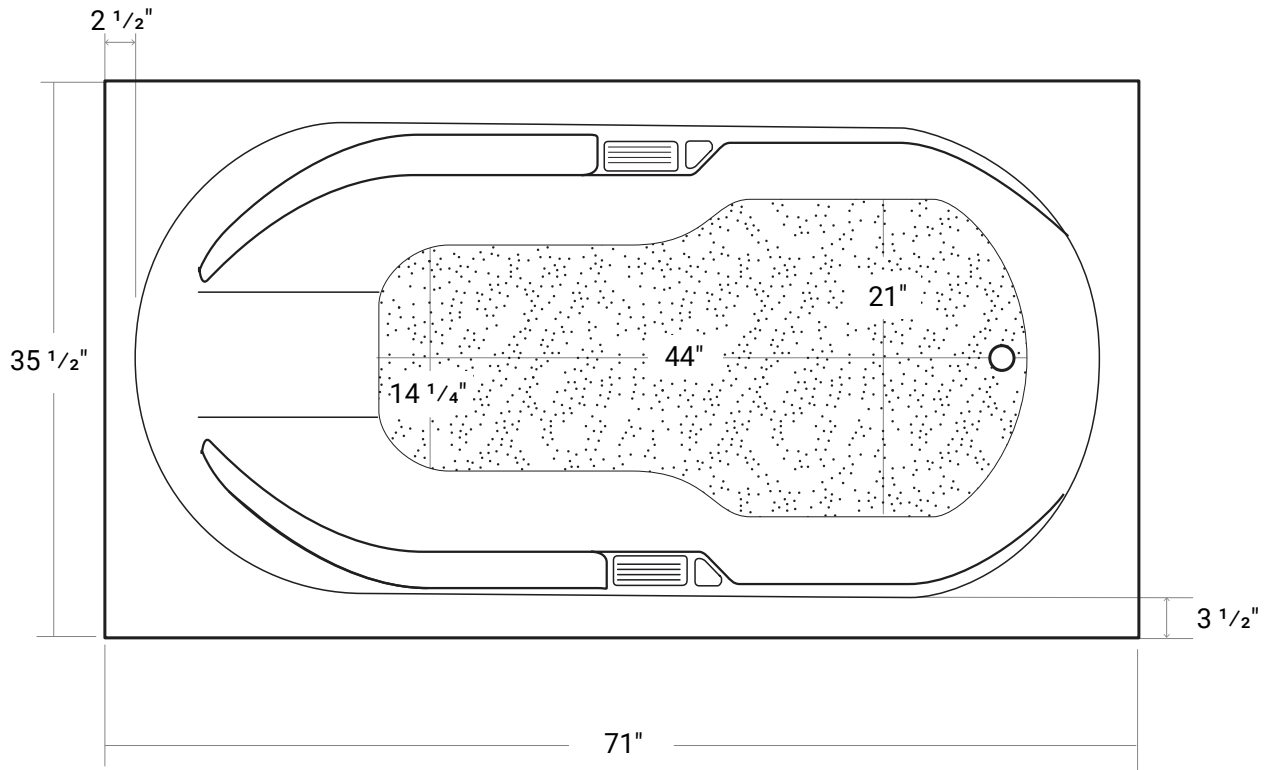

Rotterdam

Product #: 42461

71" x 35 ½" x 21" | Immersion Depth: 15"

Product Specifications

- 100% acrylic with fiberglass & wood reinforcement
- Water capacity - 55 US gallons
- 1 year limited manufacturer's warranty included

Design Features

- Seamless, 1-piece acrylic bath
- Designed for drop-in installation
- Gently sloping back & arm rests

Available Upgrades

- Chromotherapy
- Lateral Air
- Hydro Massage
- Comfortwarm™
- Vibe Sound
- Aromatherapy