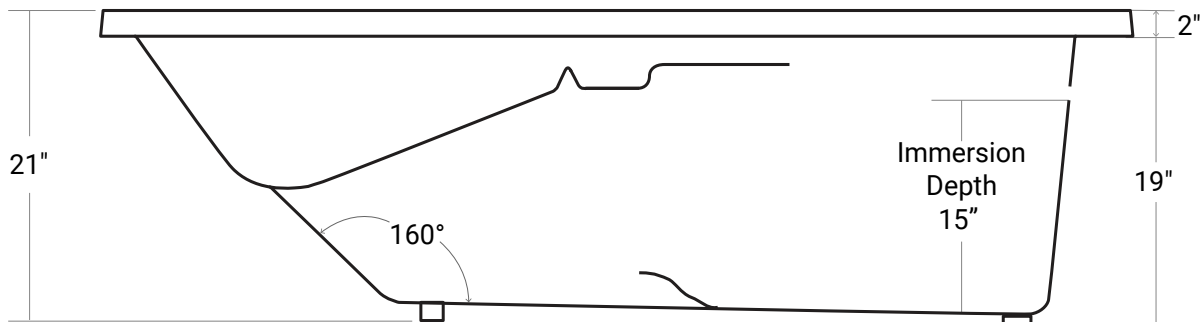

Rotterdam

Product #: 42461

71" x 35 ½" x 21" | Immersion Depth: 15"

Product Specifications

- 100% acrylic with fiberglass & wood reinforcement
- Water capacity - 55 US gallons
- 1 year limited manufacturer's warranty included

Design Features

- Seamless, 1-piece acrylic bath
- Designed for drop-in installation
- Gently sloping back & arm rests

Available Upgrades

- Chromotherapy
- Lateral Air
- Hydro Massage
- Comfortwarm™
- Vibe Sound
- Aromatherapy