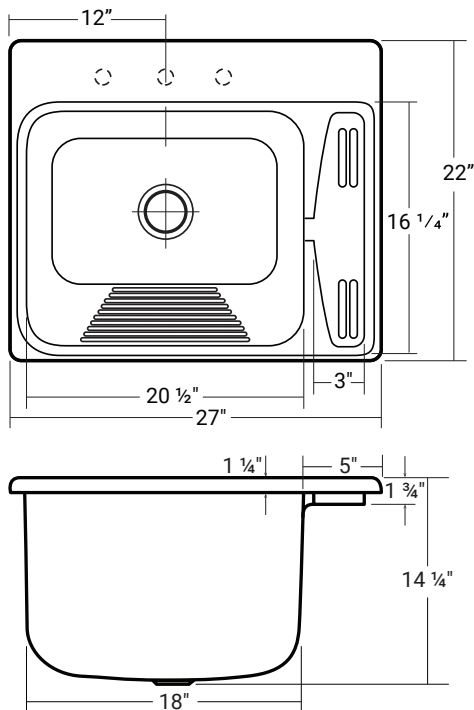

Deluxe Laundry

Product # 11021

27" x 22" x 14 1/4"

Product Specifications

- Available in white
- Single bowl with round corners
- 3 1/2" drain opening.
- Net sink weight: 10 lbs.
- Minimum cabinet size required: 34"
- Faucets and stainers not included.

Design Features

- High-gloss cast acrylic reinforced with a fiberglass backing providing strength, vibration reduction and sound deadening.
- Non-porous finish creates a surface resistant to stains and mildew.
- Easy to clean with non-abrasive cleaners.
- Designed for drop-in applications requiring no mounting hardware.
- Integral faucet deck.
- Pre-drilled Faucet Holes for a quicker installation
 1. Single Hole Centered - Add "-01" to Part Number Hole
 2. 3 Holes @ 4"- Add "-04" to Part Number Hole
 3. 3 Holes @ 8"- Add "-08" to Part Number Hole