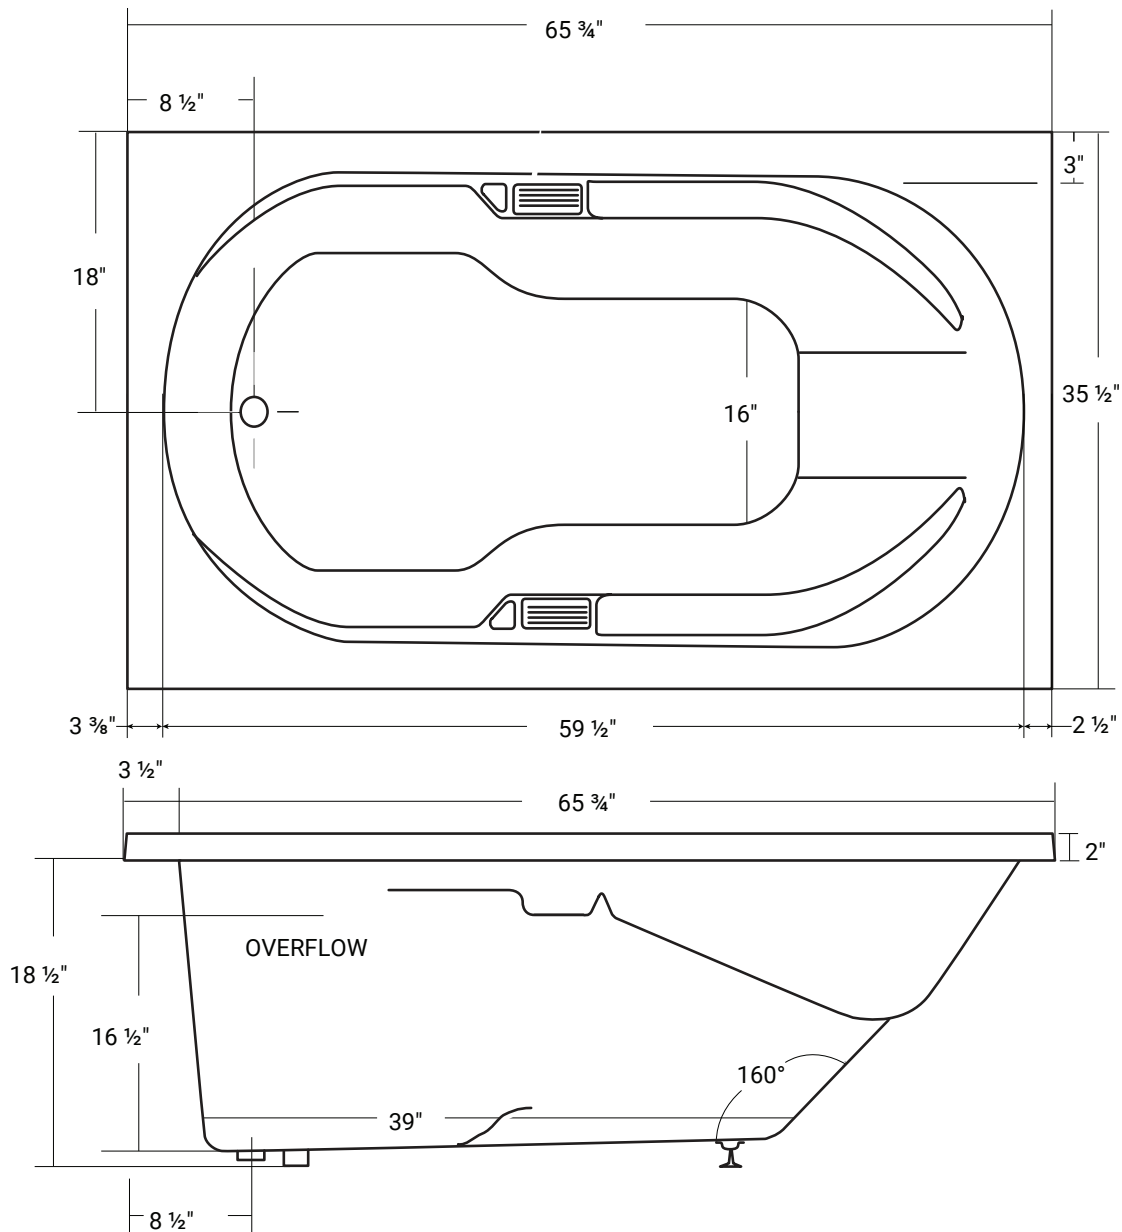

Acritec Industries Corp.

27049 Gloucester Way
Langley, B.C. V4W 3Y3

Tel: 604.607.0856

Fax: 604.607.0857

Email: info@acritec.com

Website: www.acritec.com

In keeping with our policy of continuing product improvement, Acritec Industries Corp. reserves the right to change product specifications without notice.

Important

*While we strive to provide accurate measurements for our customers, sometimes mistakes happen. Our goal is to help things run smoothly from shipment to installation, so if you notice any errors in our spec sheets, please let us know.

Our products are handmade & hand finished so you can expect a tolerance of $\pm 1/4"$ on all measurements. We strongly recommend waiting until your ordered product is on-site before attempting any rough-in carpentry or plumbing.

If you want to verify any of our measurements, please feel free to call or email us.

*Drawings are not to scale