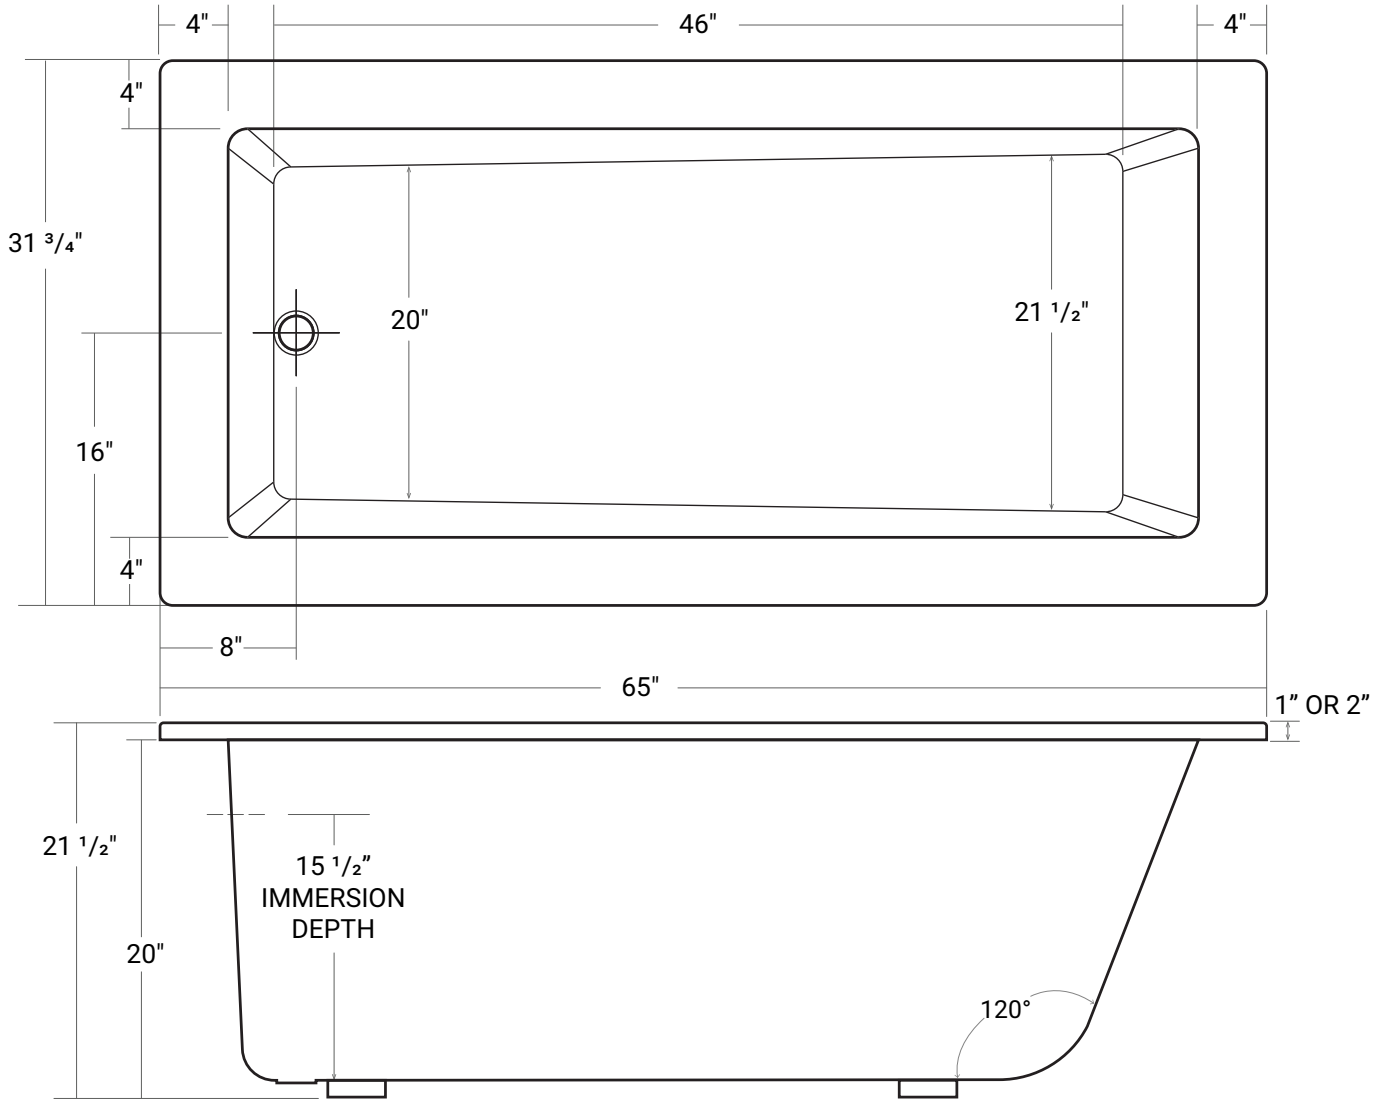

Acritec Industries Corp.

27049 Gloucester Way
Langley, B.C. V4W 3Y3

Tel: 604.607.0856

Fax: 604.607.0857

Email: info@acritec.com

Website: www.acritec.com

In keeping with our policy of continuing product improvement, Acritec Industries Corp. reserves the right to change product specifications without notice.

Important

*While we strive to provide accurate measurements for our customers, sometimes mistakes happen. Our goal is to help things run smoothly from shipment to installation, so if you notice any errors in our spec sheets, please let us know.

Our products are handmade & hand finished so you can expect a tolerance of $\pm \frac{1}{4}$ " on all measurements. We strongly recommend waiting until your ordered product is on-site before attempting any rough-in carpentry or plumbing.

If you want to verify any of our measurements, please feel free to call or email us.

*Drawings are not to scale