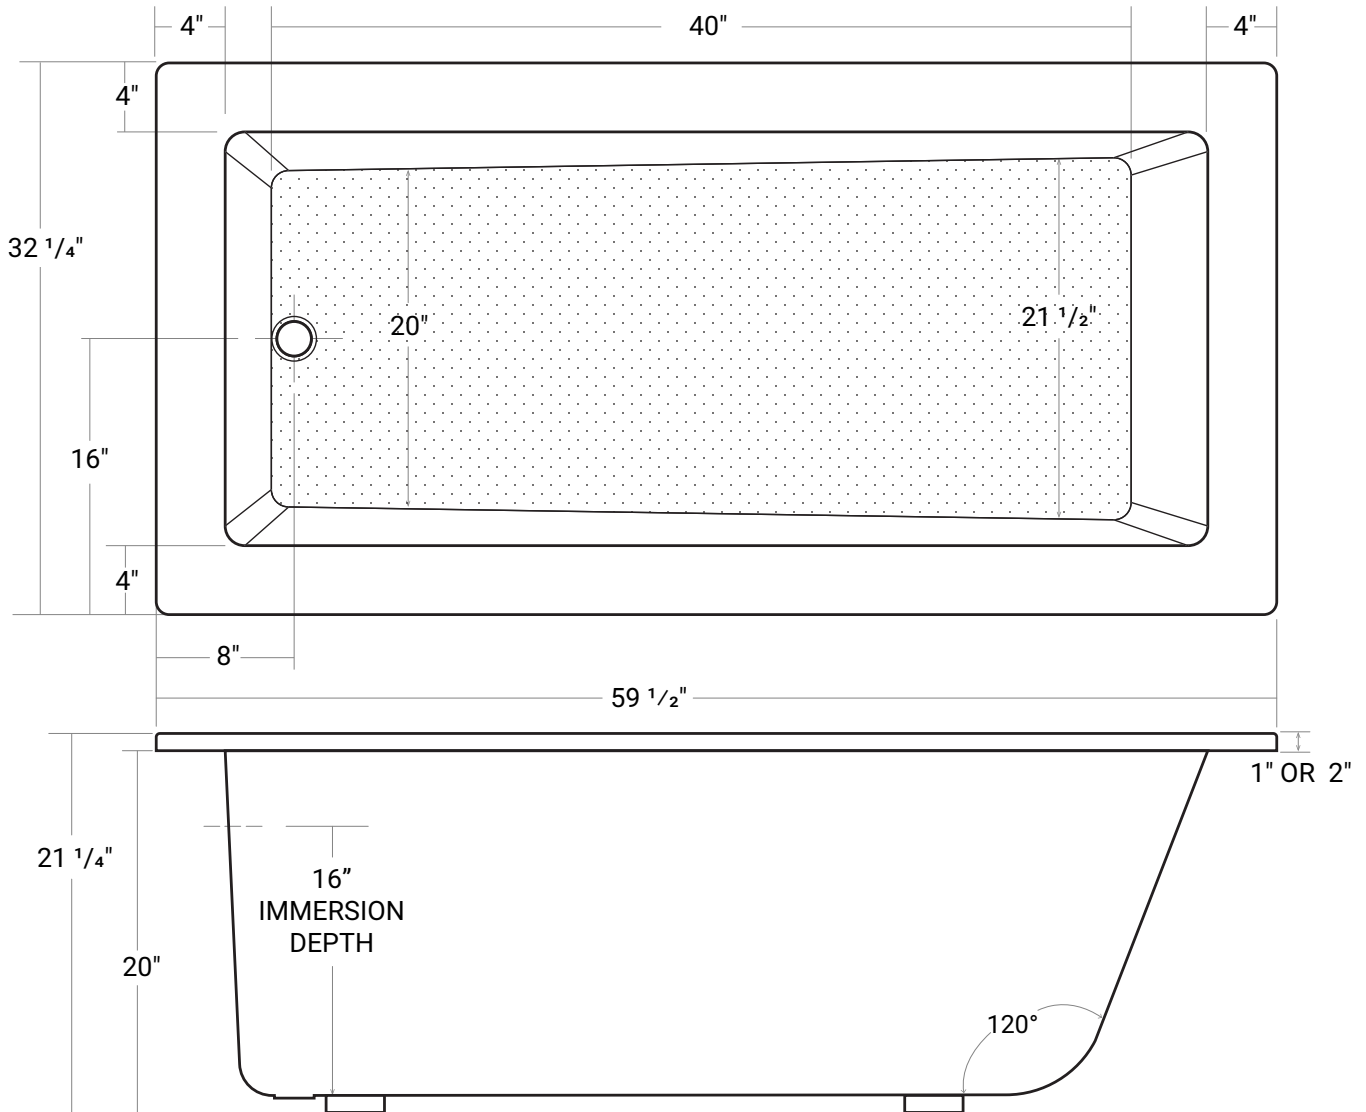

Kyoto

Product #: 42421

59 ½" x 32 ¼" x 21 ¼" | Immersion Depth: 16"

Product Specifications

- 100% acrylic with fiberglass & wood reinforcement
- Water capacity - 50 US gallons
- 1 year limited manufacturer's warranty included
- Lip height options: 1" or 2"

Design Features

- Seamless, 1-piece acrylic bath
- Designed for drop-in installation
- Undermount Compatible
- Gently sloping lumbar support

Available Upgrades

- Chromotherapy
- Lateral Air
- Hydro Massage
- Comfortwarm™
- Vibe Sound
- Aromatherapy