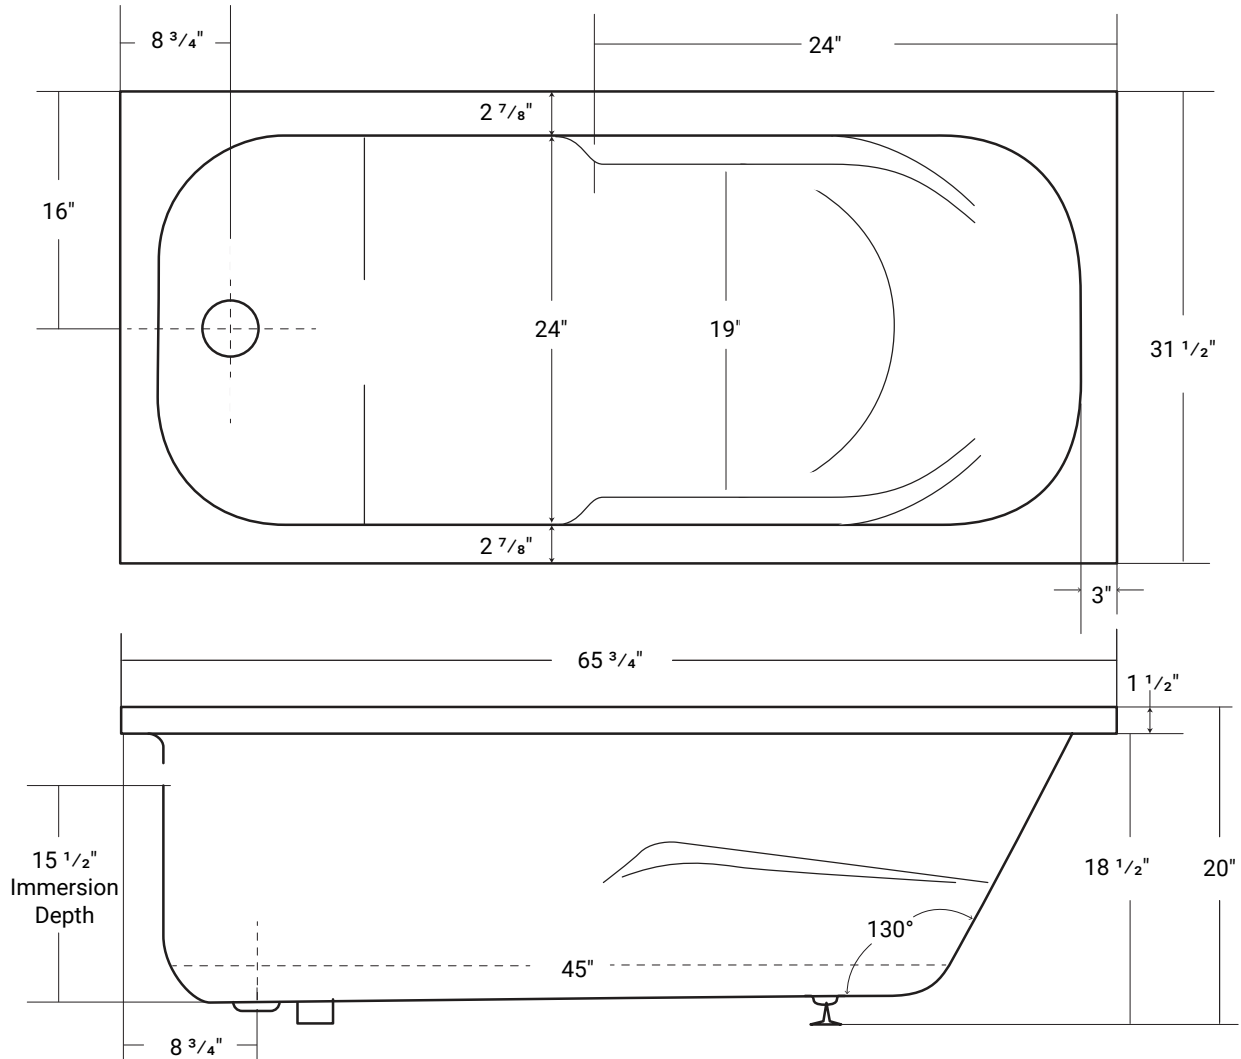

Aura

Product #: 42333

65 $\frac{3}{4}$ " x 31 $\frac{1}{2}$ " x 20" | Immersion Depth: 15 $\frac{1}{2}$ "

Product Specifications

- 100% acrylic with fiberglass & wood reinforcement
- Water capacity - 50 US gallons
- End drain
- 1 year limited manufacturer's warranty included

Design Features

- Designed for drop-in installation
- Deep bathing well
- Gently sloping back & arm rests

Available Upgrades

- Chromotherapy
- Lateral Air
- Hydro Massage
- Comfortwarm™
- Vibe Sound
- Aromatherapy