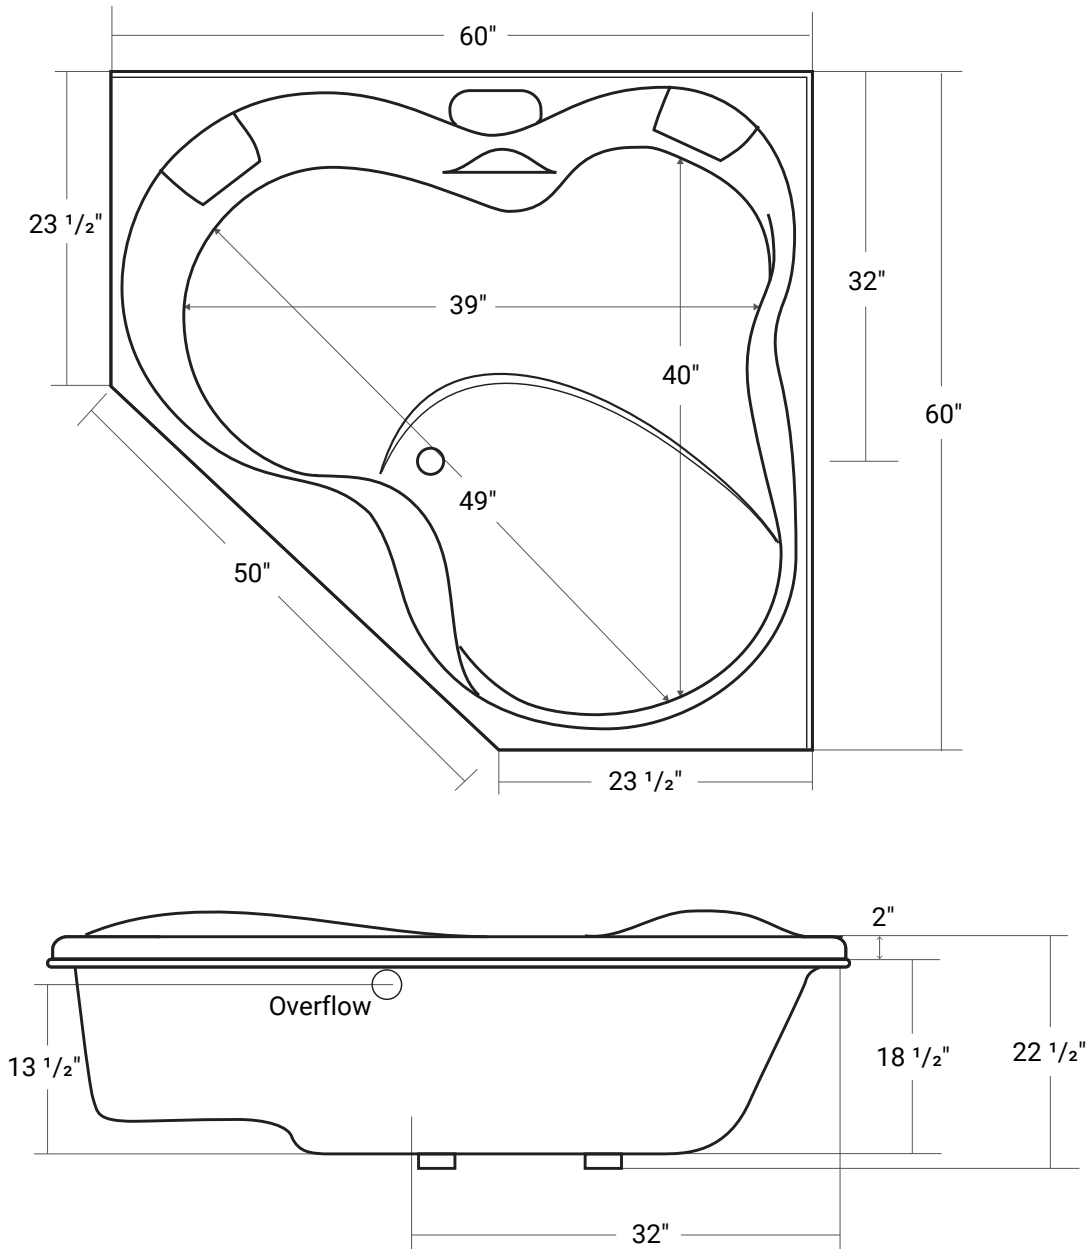

Contessa

Product #: 42081

60" x 60" x 22 ½" | Immersion Depth: 13 ¼"

Product Specifications

- 100% acrylic with fiberglass & wood reinforcement
- Water capacity - 50 US gallons
- 1 year limited manufacturer's warranty included

Design Features

- Seamless, 1-piece acrylic bath
- Designed for drop-in installation
- Gently sloping lumbar support

Available Upgrades

- Chromotherapy
- Lateral Air
- Hydro Massage
- Comfortwarm™
- Vibe Sound
- Aromatherapy